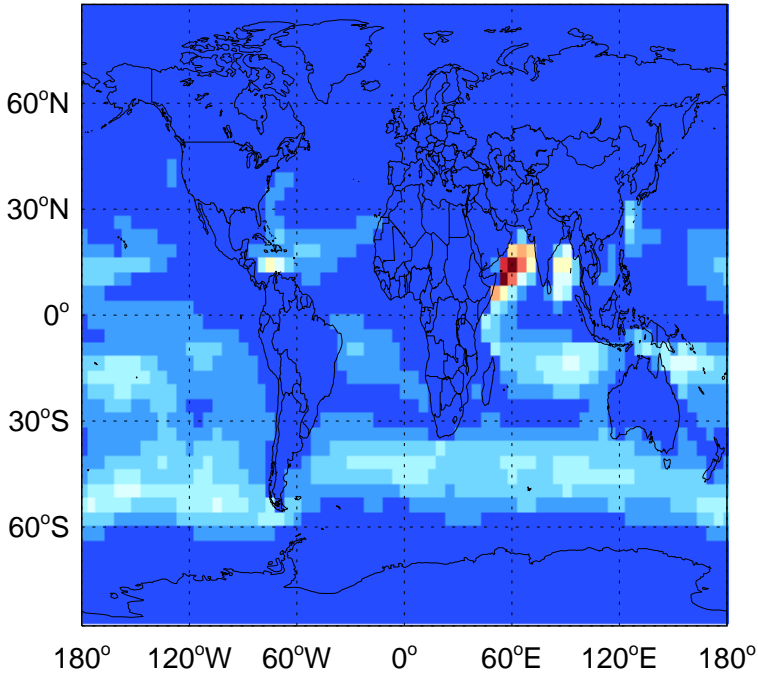

GEOS-Chem Emission Maps

v11-01g-Run0

Accum-mode sea salt emissions for Jul

v11-01k-Run0

Accum-mode sea salt emissions for Jul

v11-01-public-Run0

Accum-mode sea salt emissions for Jul

GEOS-Chem Emission Maps