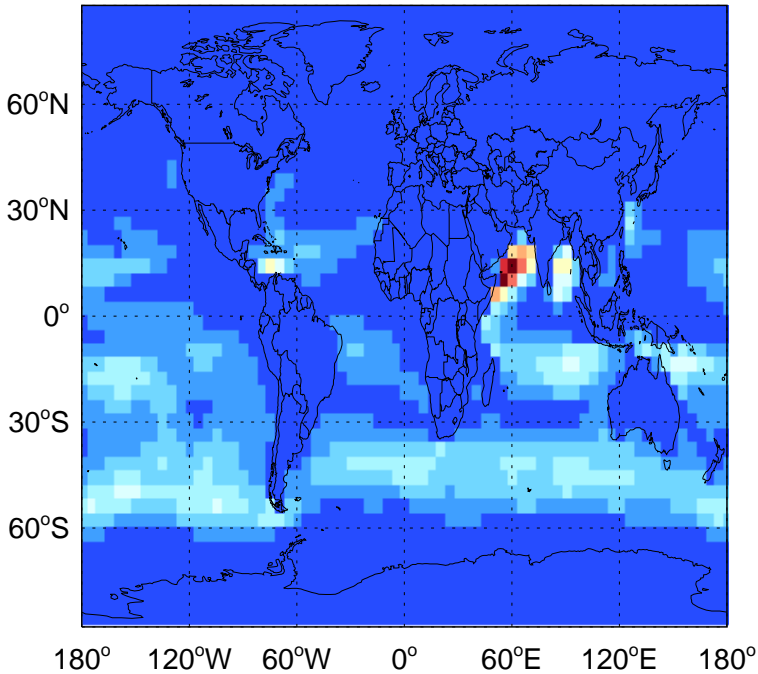

GEOS-Chem Emission Maps

v11-01g-Run0

Accum-mode sea salt emissions for Jul

v11-01k-Run0

Accum-mode sea salt emissions for Jul

v11-01-public-Run0

Accum-mode sea salt emissions for Jul

GEOS-Chem Emission Maps