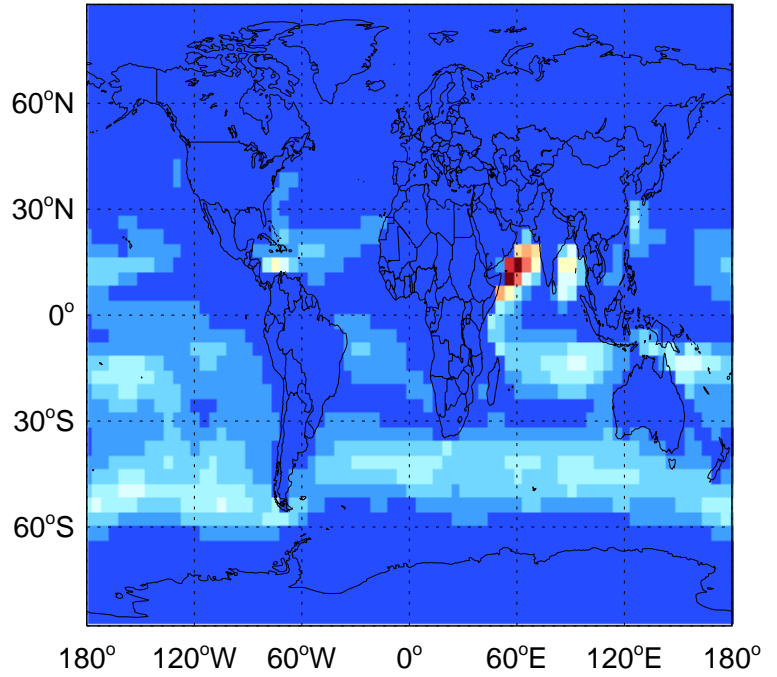

v11-01k-Run0

Coarse-mode sea salt emissions for Jul