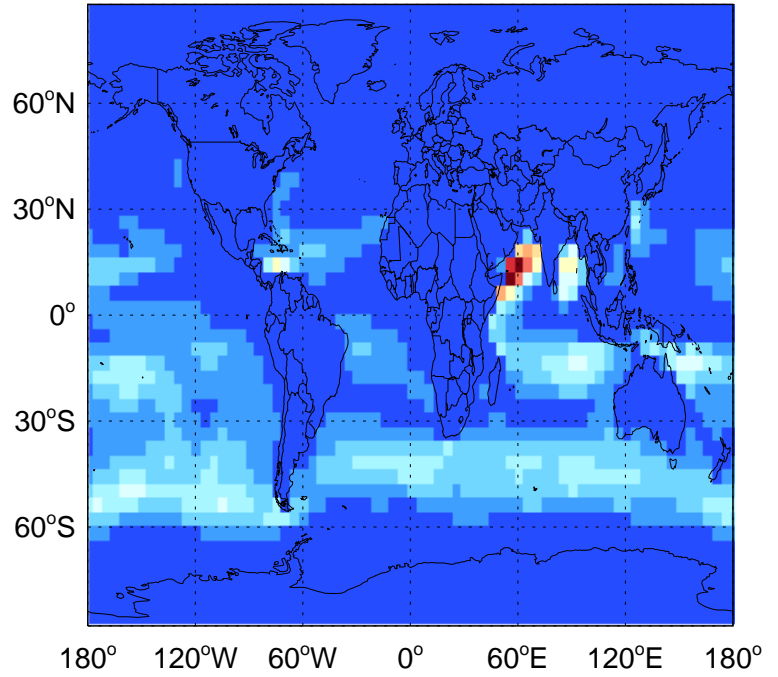

GEOS-Chem Emission Maps

v11-01g-Run0

Accum-mode sea salt emissions for Jul

v11-01k-Run0

Accum-mode sea salt emissions for Jul

v11-01-public-Run0

Accum-mode sea salt emissions for Jul

GEOS-Chem Emission Maps