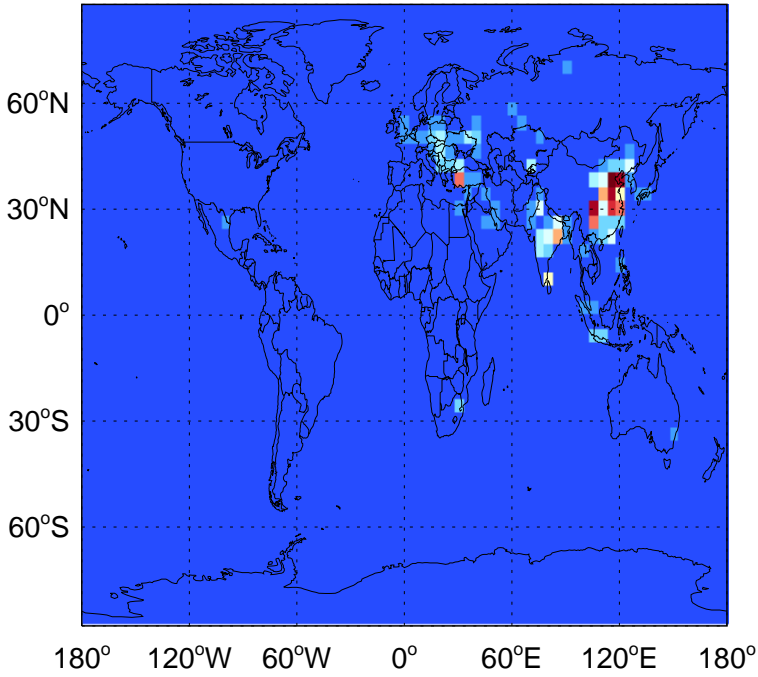

GEOS-Chem Emission Maps

v11-01g-Run0

SO4 anthro+biof emissions for Apr

0.00e+00 1.07e+06 2.13e+06 kg S

v11-01k-Run0

SO4 anthro+biof emissions for Apr

0.00e+00 1.07e+06 2.13e+06 kg S

v11-01-public-Run0

SO4 anthro+biof emissions for Apr

0.00e+00 1.07e+06 2.13e+06 kg S