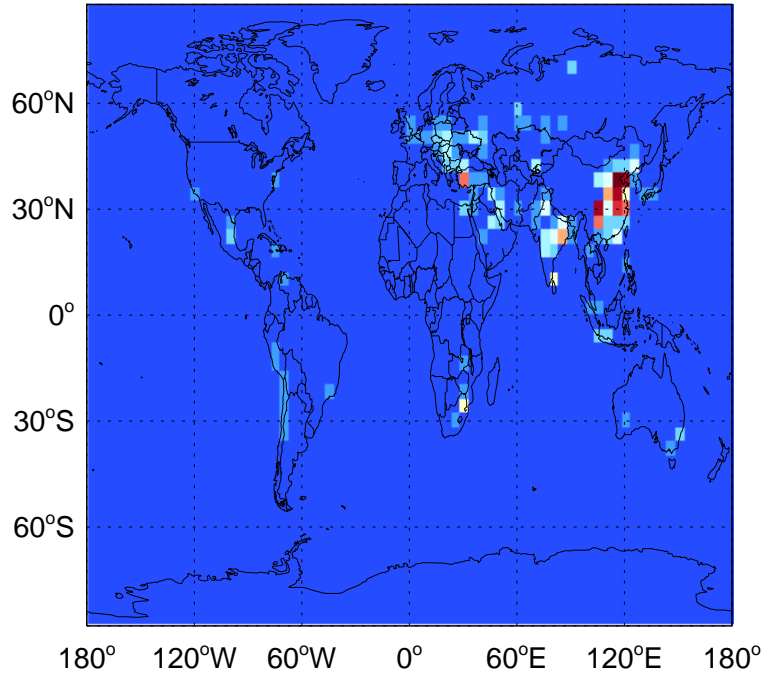

GEOS-Chem Emission Maps

v11-01g-Run0

SO4 anthro+biof emissions for Apr

0.00e+00 1.07e+06 2.13e+06 kg S

v11-01k-Run0

SO4 anthro+biof emissions for Apr

0.00e+00 1.07e+06 2.13e+06 kg S

v11-01-public-Run0

SO4 anthro+biof emissions for Apr

0.00e+00 1.07e+06 2.13e+06 kg S