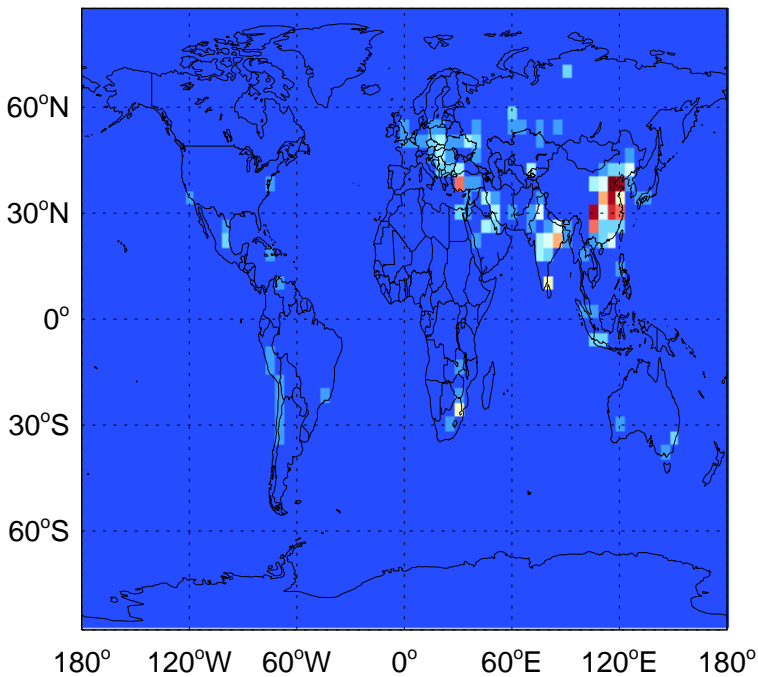

GEOS-Chem Emission Maps

v11-01g-Run0

SO4 anthro+biof emissions for Apr

0.00e+00 1.07e+06 2.13e+06 kg S

v11-01k-Run0

SO4 anthro+biof emissions for Apr

0.00e+00 1.07e+06 2.13e+06 kg S

v11-01-public-Run0

SO4 anthro+biof emissions for Apr

0.00e+00 1.07e+06 2.13e+06 kg S