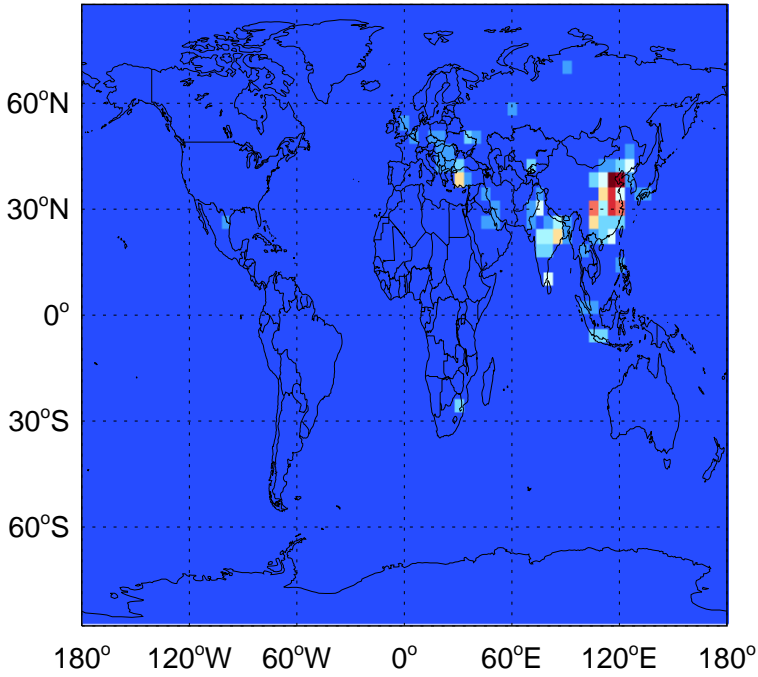

GEOS-Chem Emission Maps

v11-01g-Run0

SO4 anthro+biof emissions for Jul

0.00e+00 1.19e+06 2.37e+06kg S

v11-01k-Run0

SO4 anthro+biof emissions for Jul

0.00e+00 1.19e+06 2.37e+06kg S

v11-01-public-Run0

SO4 anthro+biof emissions for Jul

0.00e+00 1.19e+06 2.37e+06kg S