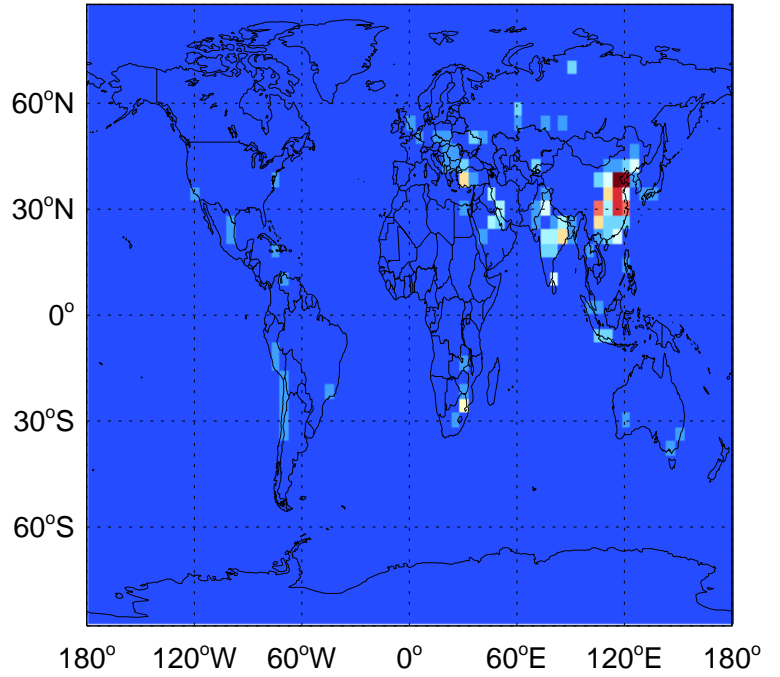

GEOS-Chem Emission Maps

v11-01g-Run0

SO4 anthro+biof emissions for Jul

0.00e+00 1.19e+06 2.37e+06kg S

v11-01k-Run0

SO4 anthro+biof emissions for Jul

0.00e+00 1.19e+06 2.37e+06kg S

v11-01-public-Run0

SO4 anthro+biof emissions for Jul

0.00e+00 1.19e+06 2.37e+06kg S