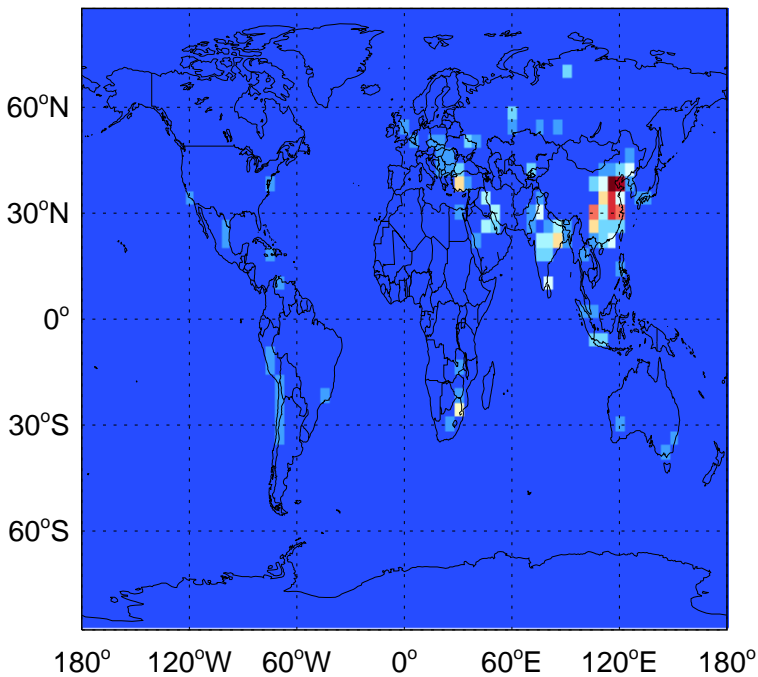

GEOS-Chem Emission Maps

v11-01g-Run0

SO4 anthro+biof emissions for Jul

0.00e+00 1.19e+06 2.37e+06kg S

v11-01k-Run0

SO4 anthro+biof emissions for Jul

0.00e+00 1.19e+06 2.37e+06kg S

v11-01-public-Run0

SO4 anthro+biof emissions for Jul

0.00e+00 1.19e+06 2.37e+06kg S