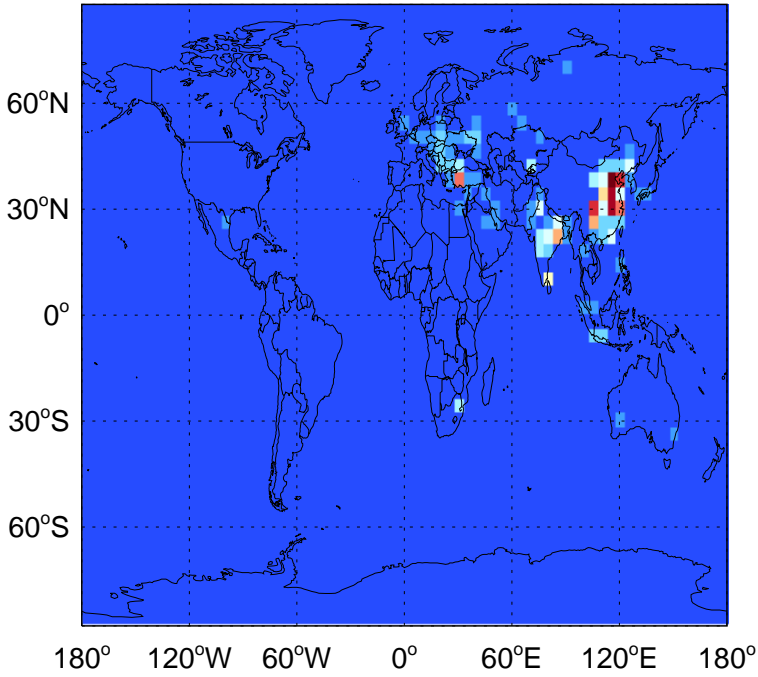

# GEOS-Chem Emission Maps

v11-01g-Run0

SO4 anthro+biof emissions for Oct

v11-01k-Run0

SO4 anthro+biof emissions for Oct

v11-01-public-Run0

SO4 anthro+biof emissions for Oct