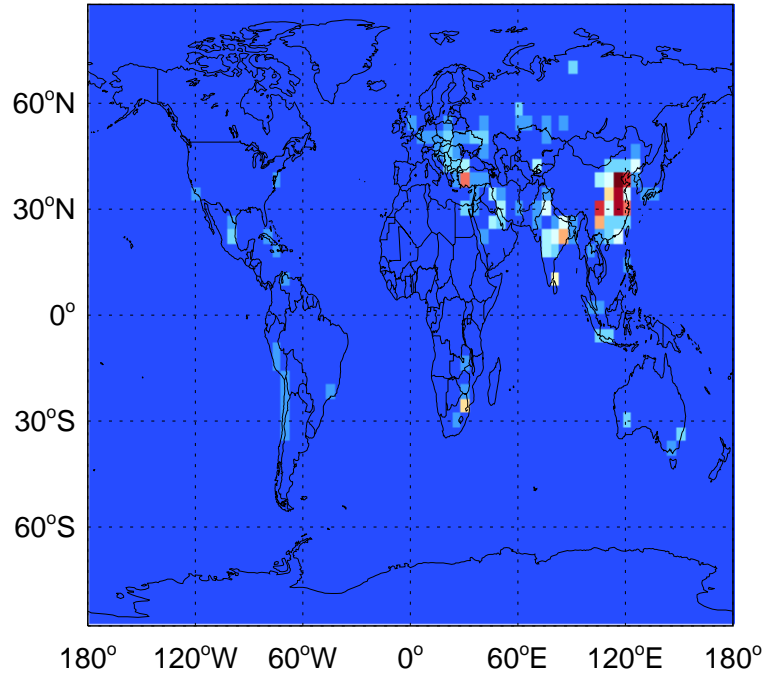

# GEOS-Chem Emission Maps

v11-01g-Run0

SO4 anthro+biof emissions for Oct

v11-01k-Run0

SO4 anthro+biof emissions for Oct

v11-01-public-Run0

SO4 anthro+biof emissions for Oct