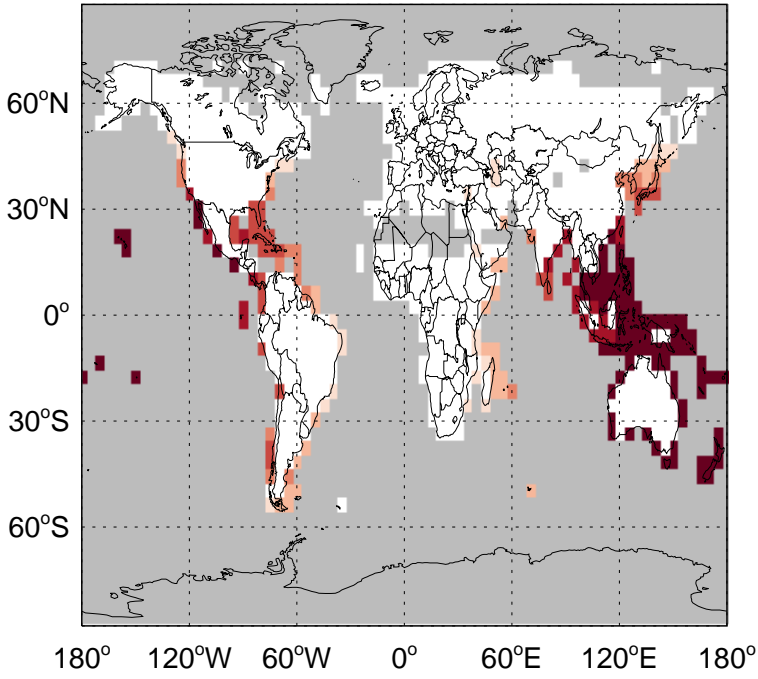

GEOS-Chem Emission Ratio Maps

v11-01-public-Run0 / v11-01g-Run0

Ratio: ALD2 anthro+biofuel emissions for Jan

v11-01-public-Run0 / v11-01k-Run0

Ratio: ALD2 anthro+biofuel emissions for Jan

v11-01-public-Run0 / v11-01g-Run0

Ratio: ALD2 biomass emissions for Jan

v11-01-public-Run0 / v11-01k-Run0

Ratio: ALD2 biomass emissions for Jan

GEOS-Chem Emission Ratio Maps

v11-01-public-Run0 / v11-01g-Run0

Ratio: ALD2 biogenic emissions for Jan