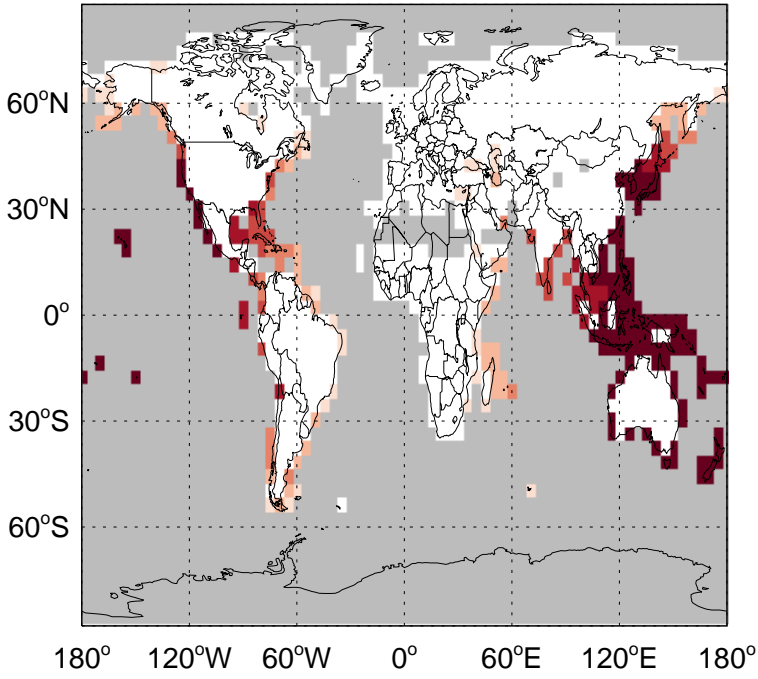

# GEOS-Chem Emission Ratio Maps

v11-01-public-Run0 / v11-01g-Run0

Ratio: ALD2 anthro+biofuel emissions for Oct

v11-01-public-Run0 / v11-01k-Run0

Ratio: ALD2 anthro+biofuel emissions for Oct

v11-01-public-Run0 / v11-01g-Run0

Ratio: ALD2 biomass emissions for Oct

v11-01-public-Run0 / v11-01k-Run0

Ratio: ALD2 biomass emissions for Oct

# GEOS-Chem Emission Ratio Maps

v11-01-public-Run0 / v11-01g-Run0

Ratio: ALD2 biogenic emissions for Oct

v11-01-public-Run0 / v11-01k-Run0

Ratio: ALD2 biogenic emissions for Oct