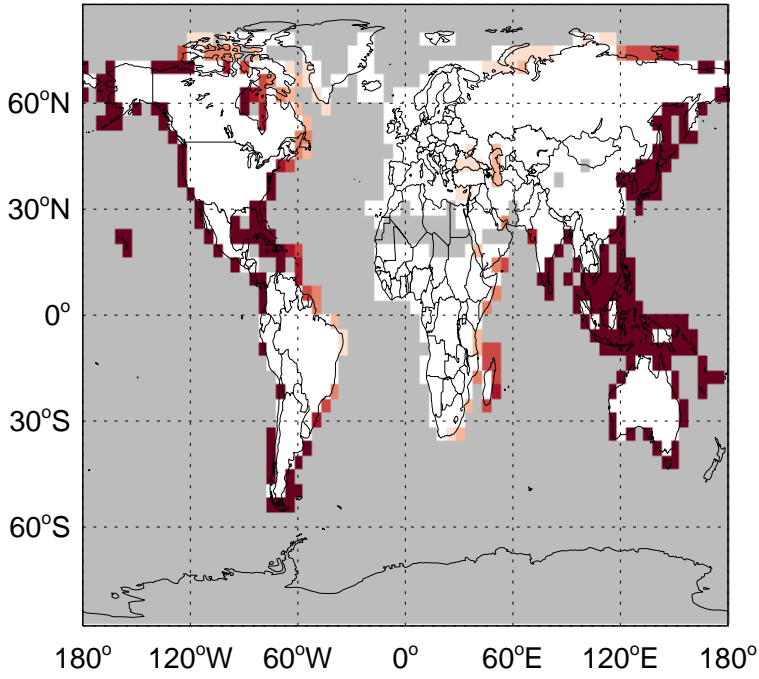

GEOS-Chem Emission Ratio Maps

v11-01-public-Run0 / v11-01g-Run0

Ratio: ISOP biogenic emissions for Jul

v11-01-public-Run0 / v11-01k-Run0

Ratio: ISOP biogenic emissions for Jul