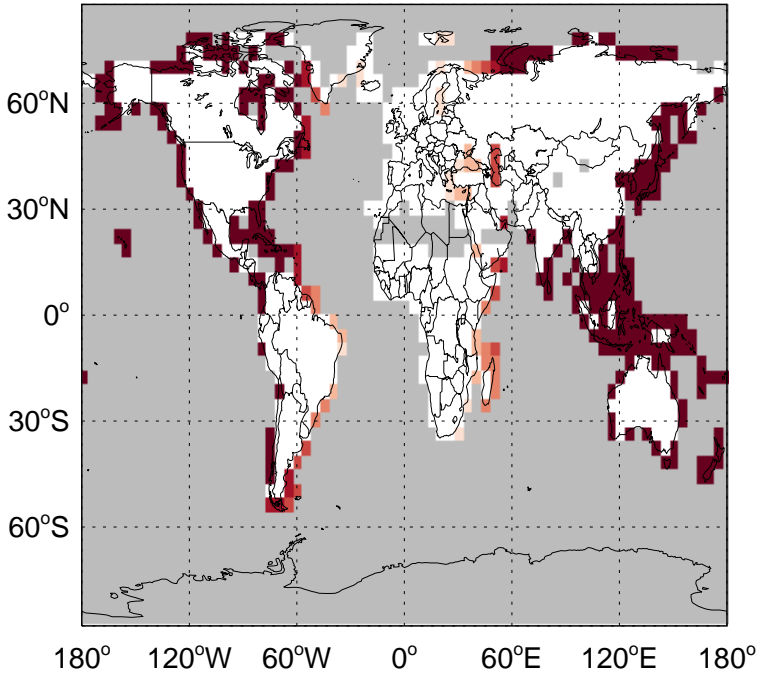

# GEOS-Chem Emission Ratio Maps

v11-01-public-Run0 / v11-01g-Run0

Ratio: ISOP biogenic emissions for Oct

v11-01-public-Run0 / v11-01k-Run0

Ratio: ISOP biogenic emissions for Oct