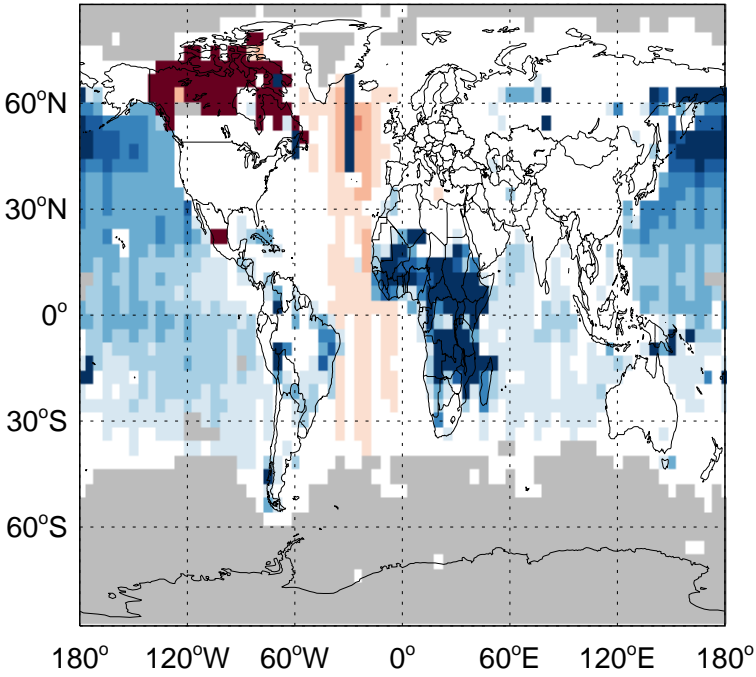

GEOS-Chem Emission Ratio Maps

v11-01-public-Run0 / v11-01g-Run0

Ratio: NO anthro+biofuel emissions for Jul

v11-01-public-Run0 / v11-01k-Run0

Ratio: NO anthro+biofuel emissions for Jul

v11-01-public-Run0 / v11-01g-Run0

Ratio: NO column aircraft emissions for Jul

v11-01-public-Run0 / v11-01k-Run0

Ratio: NO column aircraft emissions for Jul

GEOS-Chem Emission Ratio Maps

v11-01-public-Run0 / v11-01g-Run0

Ratio: NO biomass emissions for Jul