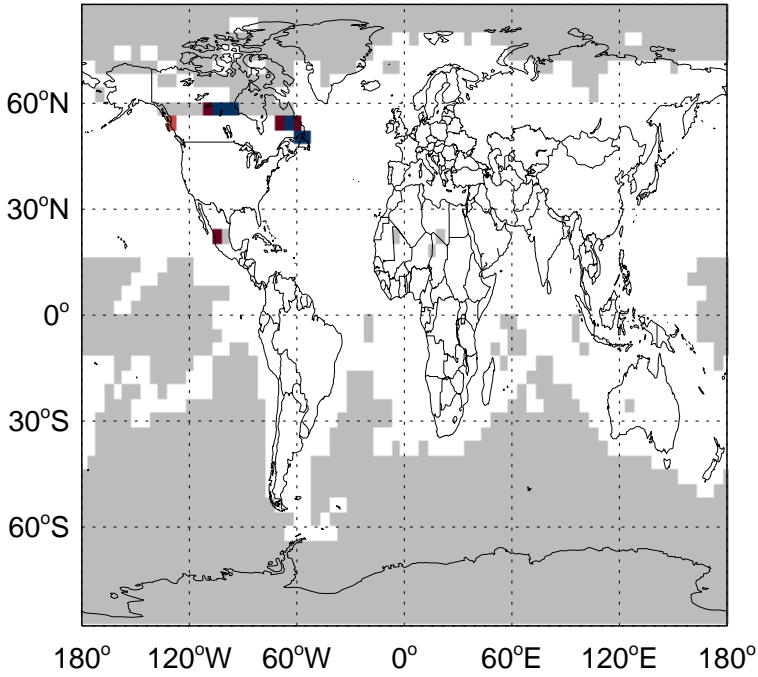

# GEOS-Chem Emission Ratio Maps

v11-01-public-Run0 / v11-01g-Run0

Ratio: OC anthro emissions for Jul

v11-01-public-Run0 / v11-01k-Run0

Ratio: OC anthro emissions for Jul

v11-01-public-Run0 / v11-01g-Run0

Ratio: OC biofuel emissions for Jul

v11-01-public-Run0 / v11-01k-Run0

Ratio: OC biofuel emissions for Jul

# GEOS-Chem Emission Ratio Maps

v11-01-public-Run0 / v11-01g-Run0

Ratio: OC biomass emissions for Jul

v11-01-public-Run0 / v11-01k-Run0

Ratio: OC biomass emissions for Jul

v11-01-public-Run0 / v11-01g-Run0