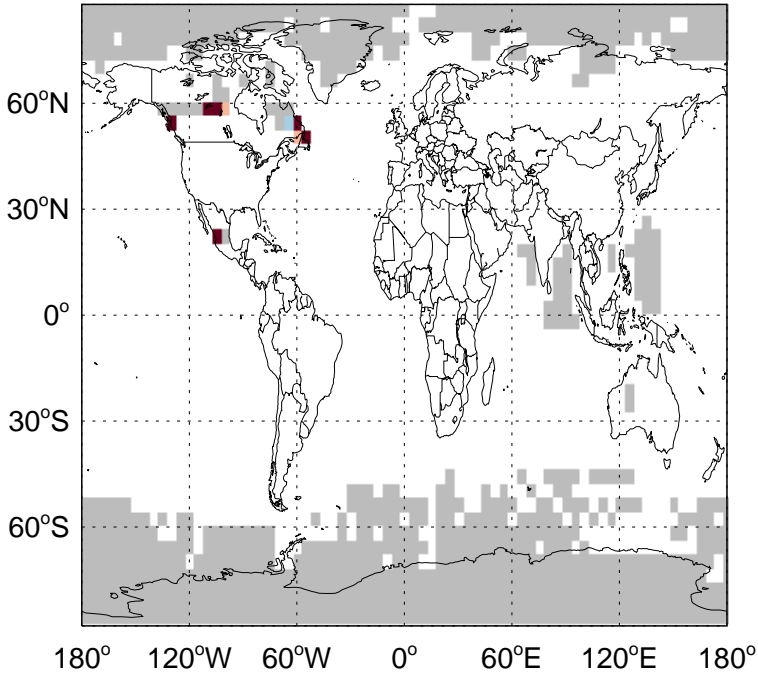

GEOS-Chem Emission Ratio Maps

v11-01-public-Run0 / v11-01g-Run0

Ratio: PRPE anthro+biofuel emissions for Jul

v11-01-public-Run0 / v11-01k-Run0

Ratio: PRPE anthro+biofuel emissions for Jul

v11-01-public-Run0 / v11-01g-Run0

Ratio: PRPE biomass emissions for Jul

v11-01-public-Run0 / v11-01k-Run0

Ratio: PRPE biomass emissions for Jul

GEOS-Chem Emission Ratio Maps

v11-01-public-Run0 / v11-01g-Run0

Ratio: PRPE biogenic emissions for Jul