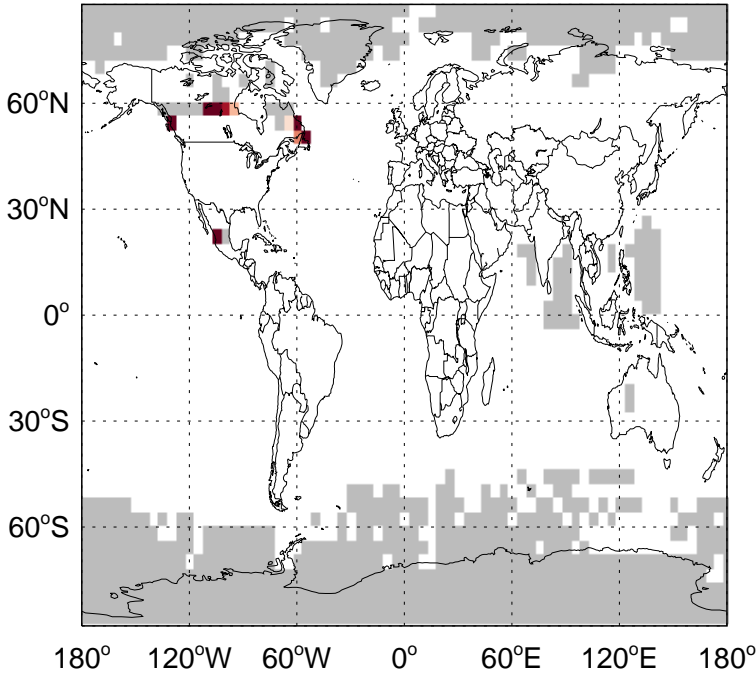

GEOS-Chem Emission Ratio Maps

v11-01-public-Run0 / v11-01g-Run0

v11-01-public-Run0 / v11-01k-Run0

Ratio: PRPE anthro+biofuel emissions for Oct

Ratio: PRPE anthro+biofuel emissions for Oct

v11-01-public-Run0 / v11-01g-Run0

v11-01-public-Run0 / v11-01k-Run0

Ratio: PRPE biomass emissions for Oct

Ratio: PRPE biomass emissions for Oct

GEOS-Chem Emission Ratio Maps

v11-01-public-Run0 / v11-01g-Run0

Ratio: PRPE biogenic emissions for Oct