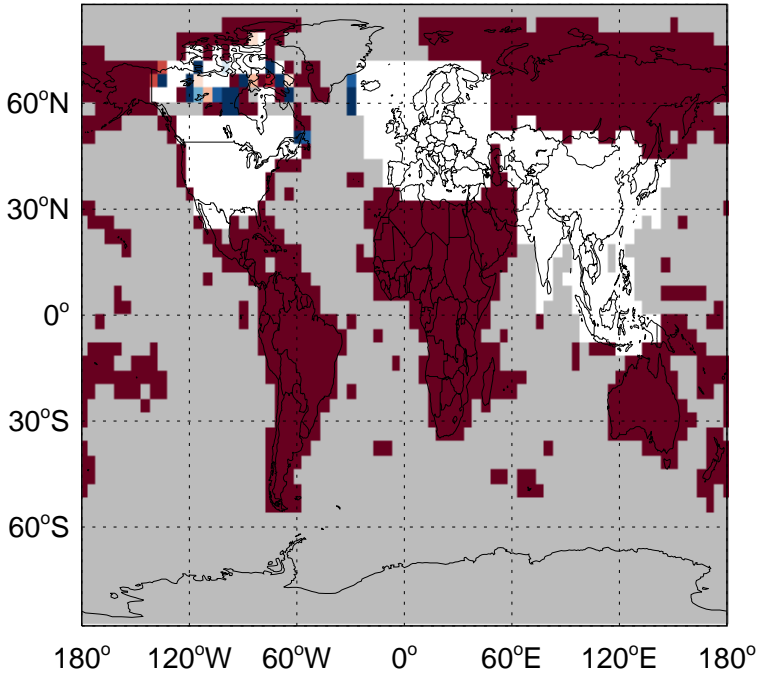

# GEOS-Chem Emission Ratio Maps

v11-01-public-Run0 / v11-01g-Run0

Ratio: SO4 anthro+biof emissions for Jul

v11-01-public-Run0 / v11-01k-Run0

Ratio: SO4 anthro+biof emissions for Jul