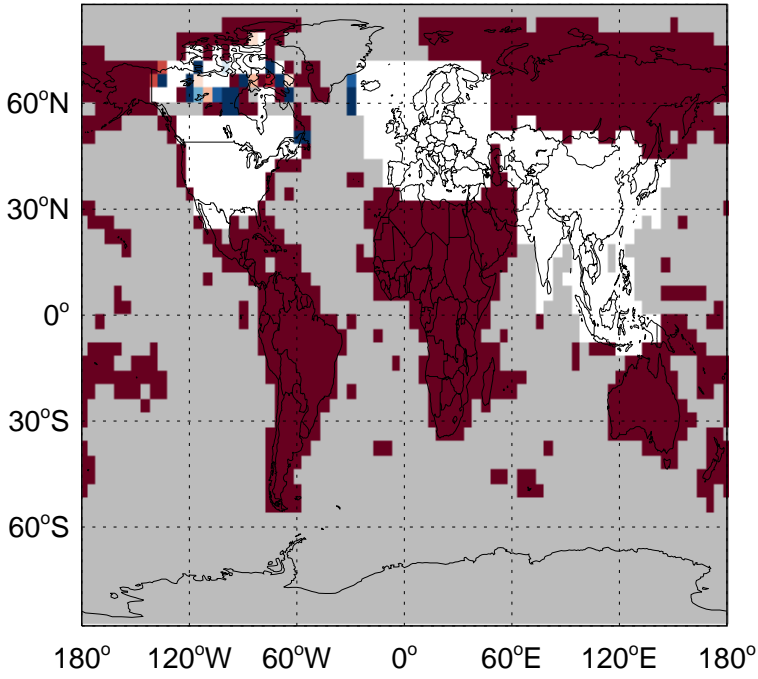

GEOS-Chem Emission Ratio Maps

v11-01-public-Run0 / v11-01g-Run0

Ratio: SO4 anthro+biof emissions for Oct

v11-01-public-Run0 / v11-01k-Run0

Ratio: SO4 anthro+biof emissions for Oct