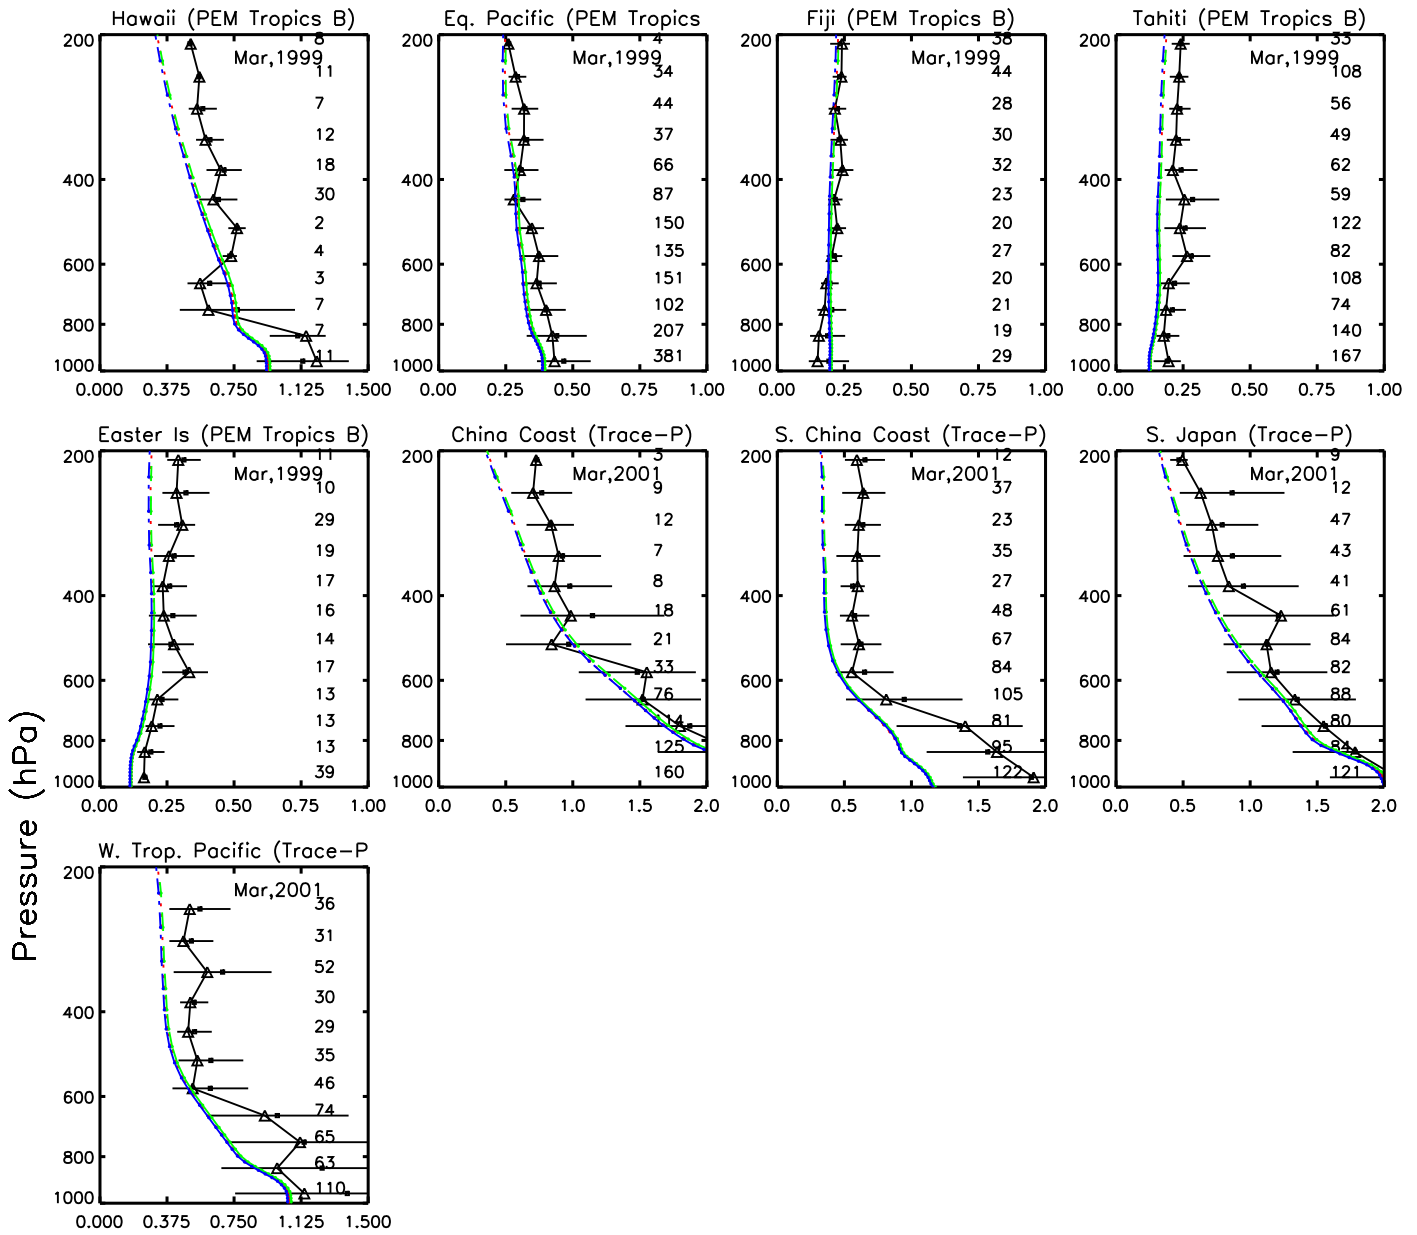

v10-01i-geospf-Run0 (2013); Green: v10-01-public-Run0 (2013); Blue: v11-01b-Run0 (2013)

v10-01i-geosfp-Run0 (2013); Green: v10-01-public-Run0 (2013); Blue: v11-01b-Run0 (2013)

v10-01i-geosfp-Run0 (2013); Green: v10-01-public-Run0 (2013); Blue: v11-01b-Run0 (2013)

C2H6 (ppb)