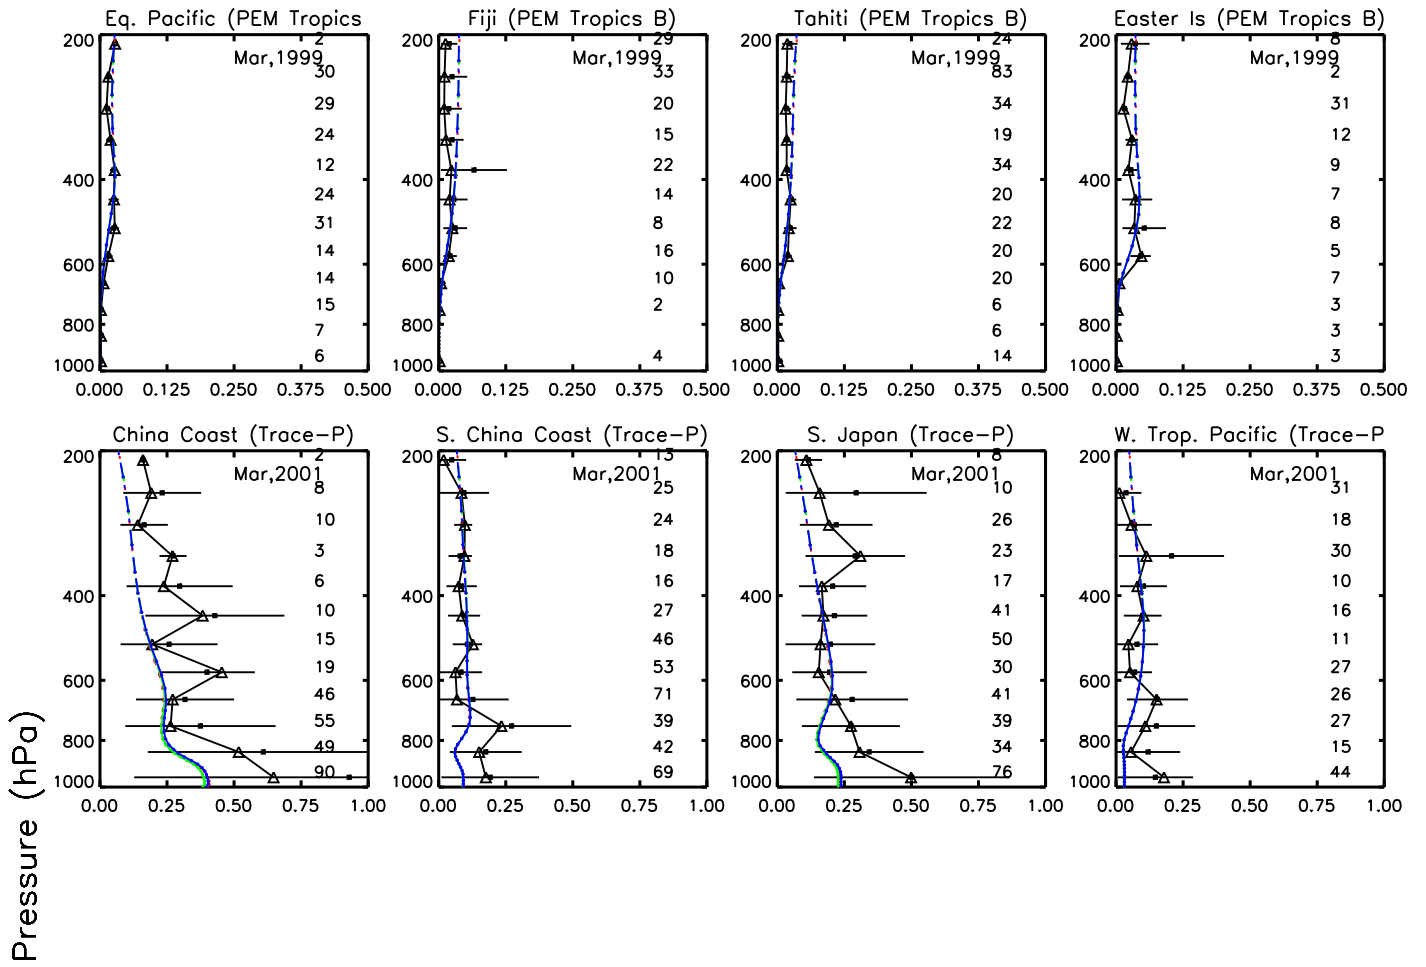

v10-01i-geosfp-Run0 (2013); Green: v10-01-public-Run0 (2013); Blue: v11-01b-Run0 (2013)

v10-01i-geosfp-Run0 (2013); Green: v10-01-public-Run0 (2013); Blue: v11-01b-Run0 (2013)

v10-01i-geosfp-Run0 (2013); Green: v10-01-public-Run0 (2013); Blue: v11-01b-Run0 (2013)

PAN (ppb)