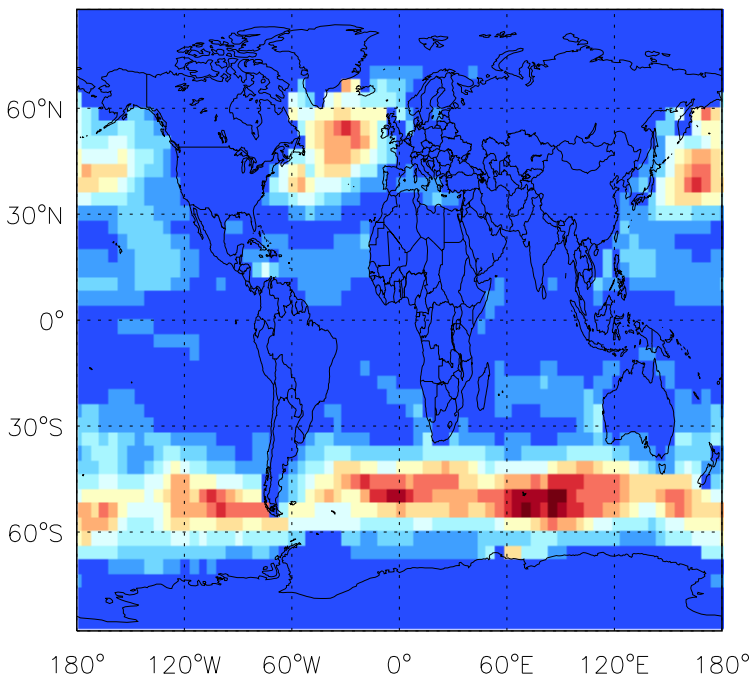

GEOS-Chem Emission Maps

v10-01i-geosfp-Run0

Br2 biogenic emissions for Jan

v10-01-public-Run0

Br2 biogenic emissions for Jan

v11-01b-Run0

Br2 biogenic emissions for Jan