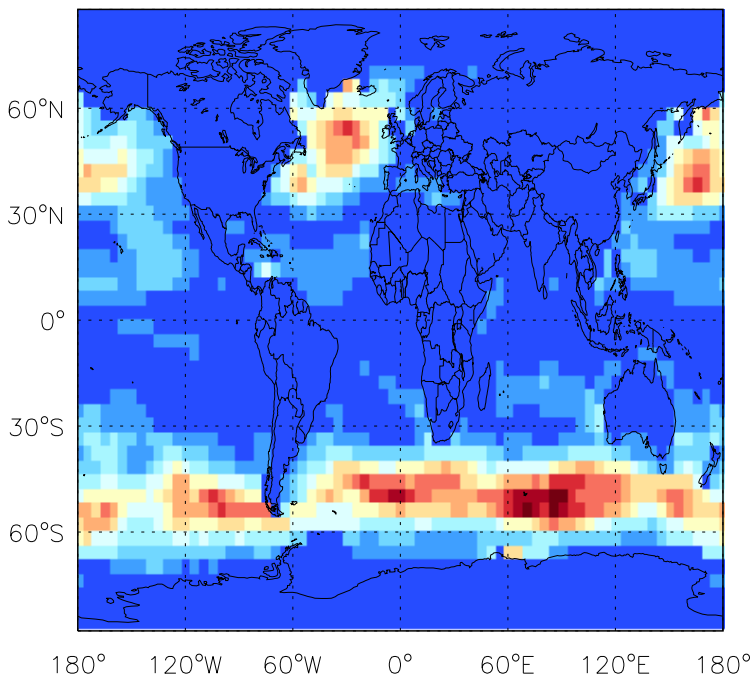

GEOS-Chem Emission Maps

v10-01i-geosfp-Run0

Br2 biogenic emissions for Jan

v10-01-public-Run0

Br2 biogenic emissions for Jan

v11-01b-Run0

Br2 biogenic emissions for Jan