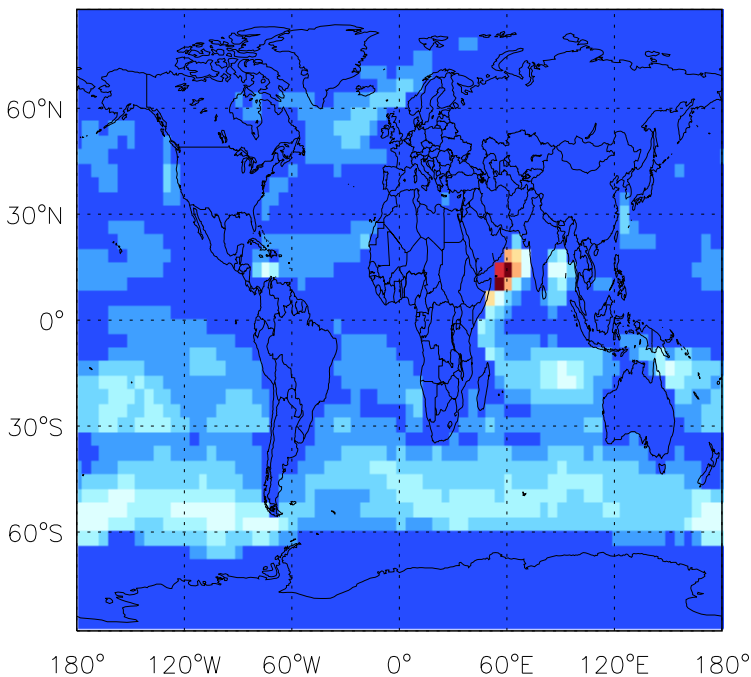

GEOS-Chem Emission Maps

v10-01i-geosfp-Run0

Br2 biogenic emissions for Jul

v10-01-public-Run0

Br2 biogenic emissions for Jul

v11-01b-Run0

Br2 biogenic emissions for Jul