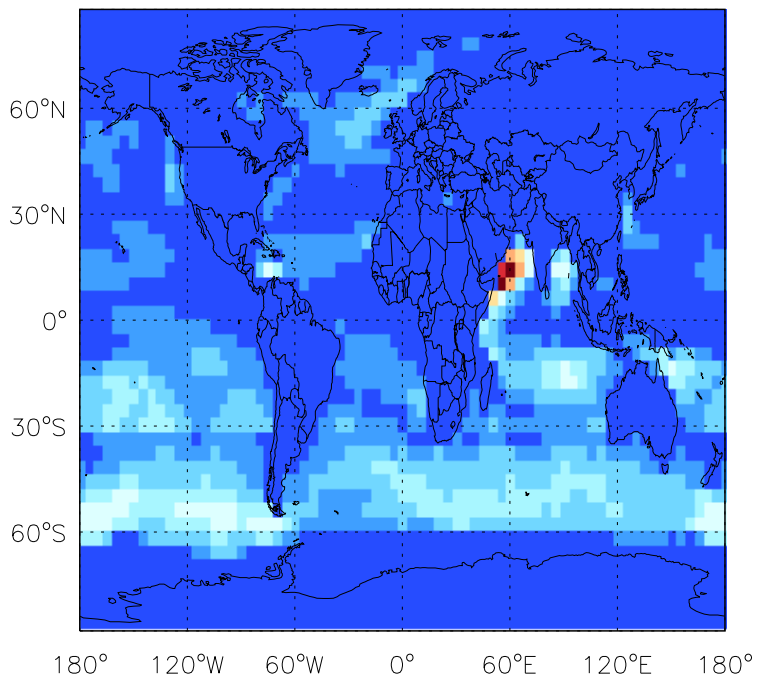

GEOS-Chem Emission Maps

v10-01i-geosfp-Run0

Br2 biogenic emissions for Jul

v10-01-public-Run0

Br2 biogenic emissions for Jul

v11-01b-Run0

Br2 biogenic emissions for Jul