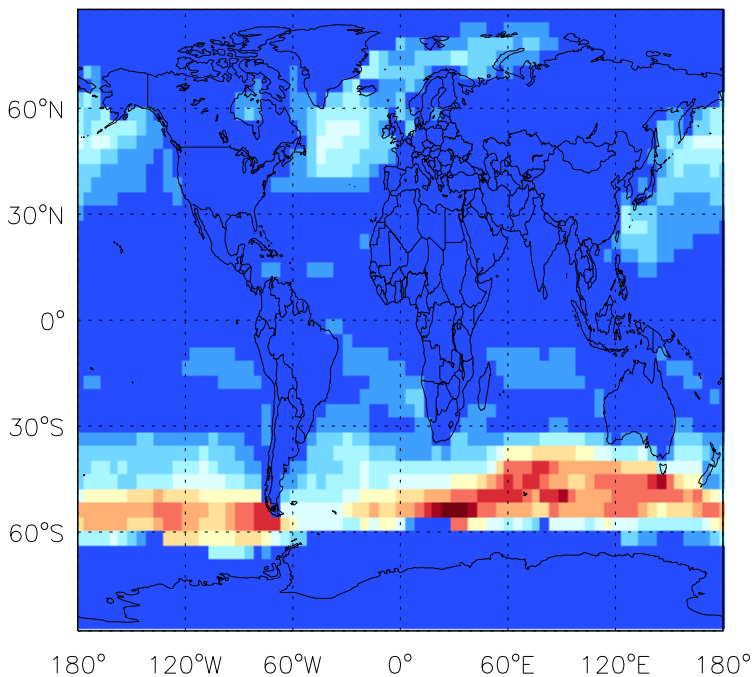

GEOS-Chem Emission Maps

v10-01i-geosfp-Run0

Br2 biogenic emissions for Oct

v10-01-public-Run0

Br2 biogenic emissions for Oct

v11-01b-Run0

Br2 biogenic emissions for Oct