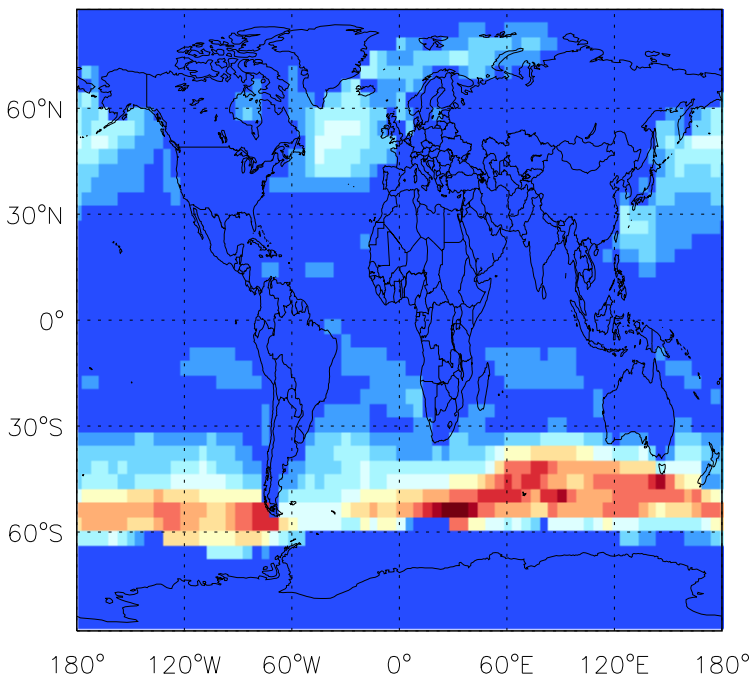

GEOS-Chem Emission Maps

v10-01i-geosfp-Run0

Br2 biogenic emissions for Oct

v10-01-public-Run0

Br2 biogenic emissions for Oct

v11-01b-Run0

Br2 biogenic emissions for Oct