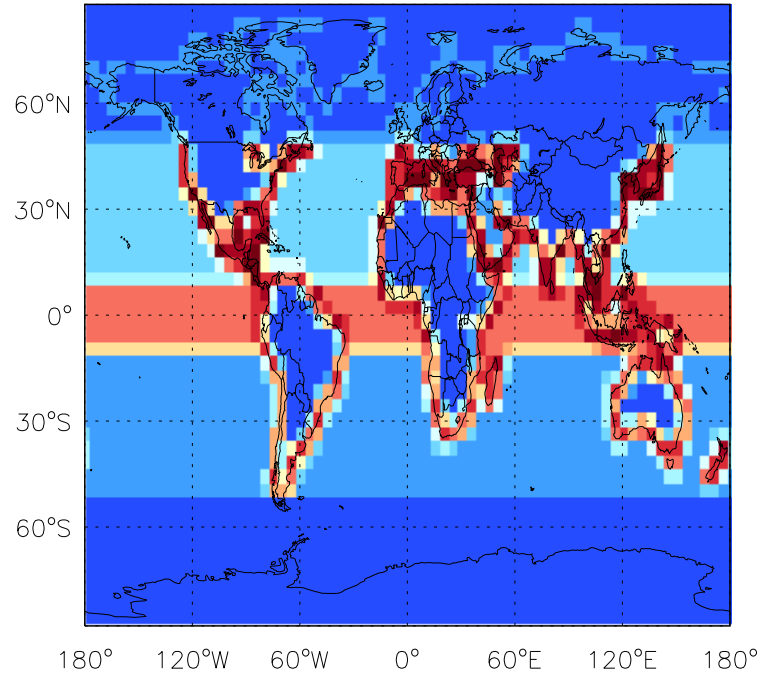

GEOS-Chem Emission Maps

v10-01i-geosfp-Run0

CH₂Br₂ biogenic emissions for Jul

v10-01-public-Run0

CH₂Br₂ biogenic emissions for Jul

v11-01b-Run0

CH₂Br₂ biogenic emissions for Jul