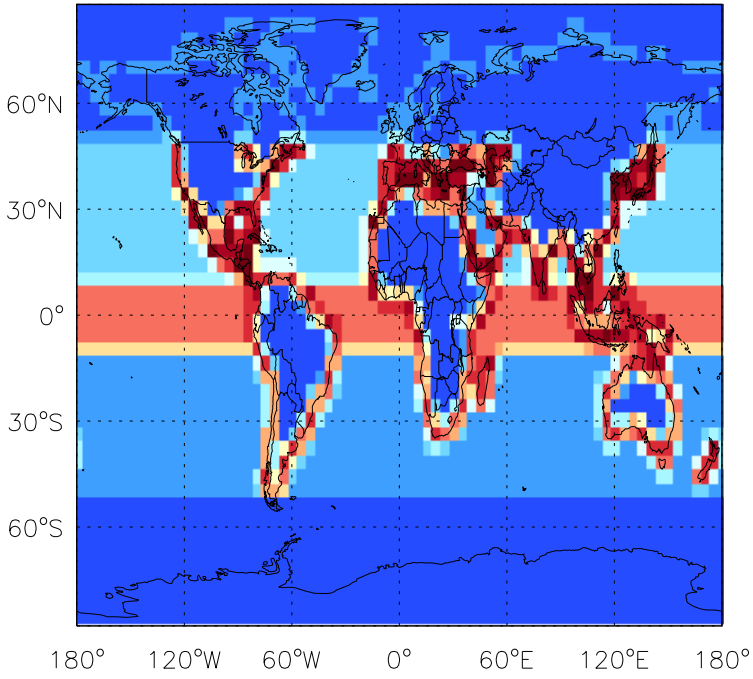

GEOS-Chem Emission Maps

v10-01i-geosfp-Run0

CH₂Br₂ biogenic emissions for Jul

v10-01-public-Run0

CH₂Br₂ biogenic emissions for Jul

v11-01b-Run0

CH₂Br₂ biogenic emissions for Jul