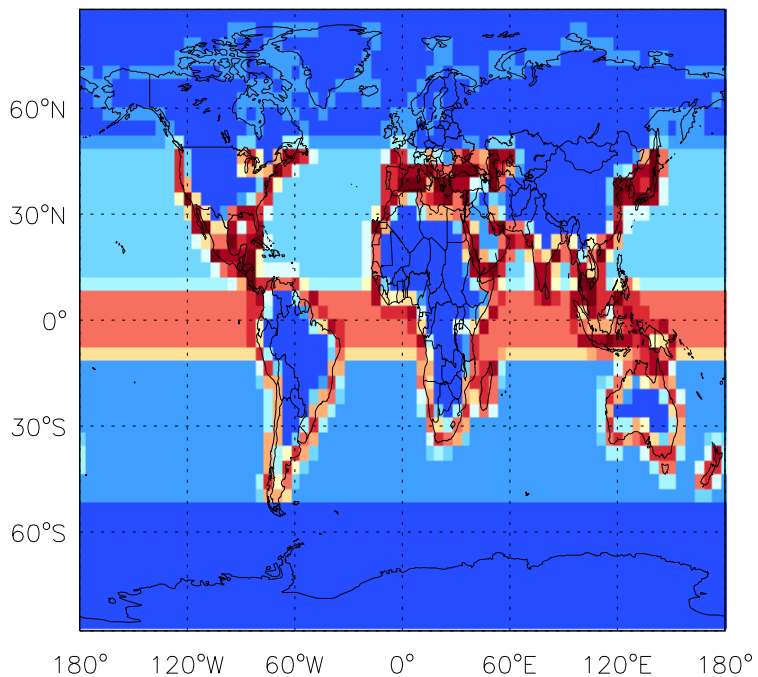

GEOS-Chem Emission Maps

v10-01i-geosfp-Run0

CH₂Br₂ biogenic emissions for Oct

v10-01-public-Run0

CH₂Br₂ biogenic emissions for Oct

v11-01b-Run0

CH₂Br₂ biogenic emissions for Oct