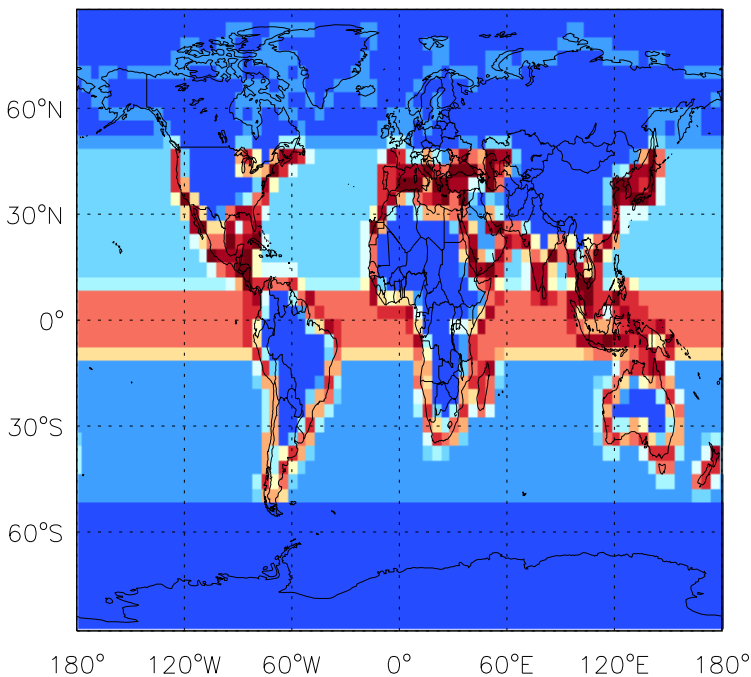

GEOS-Chem Emission Maps

v10-01i-geosfp-Run0

CH₂Br₂ biogenic emissions for Oct

v10-01-public-Run0

CH₂Br₂ biogenic emissions for Oct

v11-01b-Run0

CH₂Br₂ biogenic emissions for Oct