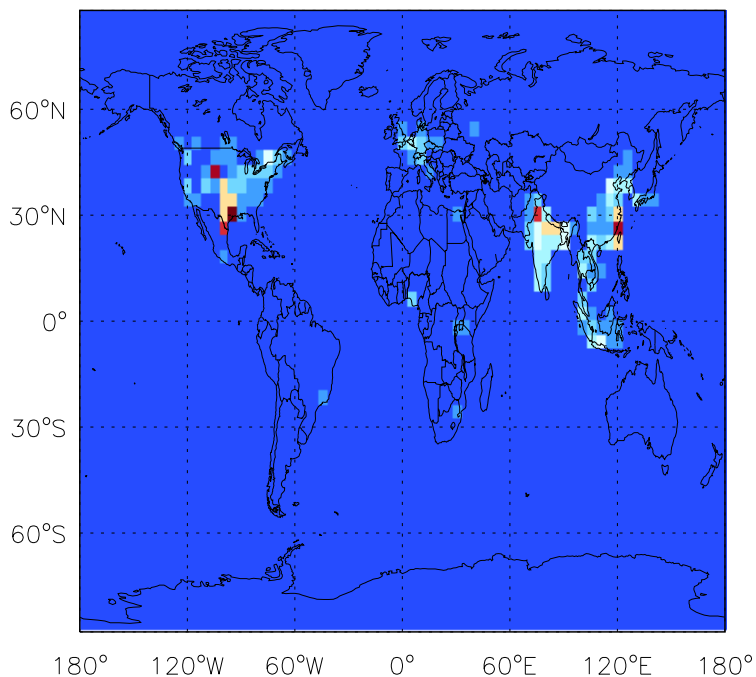

GEOS-Chem Emission Maps

v10-01i-geosfp-Run0

CH₂O anthro+biofuel emissions for Jul

v10-01-public-Run0

CH₂O anthro+biofuel emissions for Jul

v11-01b-Run0

CH₂O anthro+biofuel emissions for Jul

GEOS-Chem Emission Maps

v10-01i-geosfp-Run0

CH₂O biomass emissions for Jul

v10-01-public-Run0

CH₂O biomass emissions for Jul

v11-01b-Run0

CH₂O biomass emissions for Jul