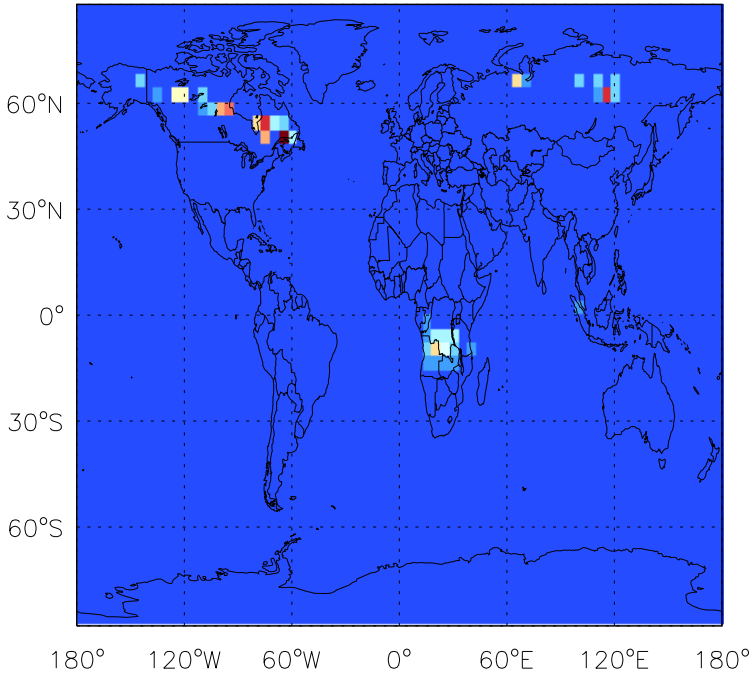

GEOS-Chem Emission Maps

v10-01i-geosfp-Run0

CH₂O biomass emissions for Jul