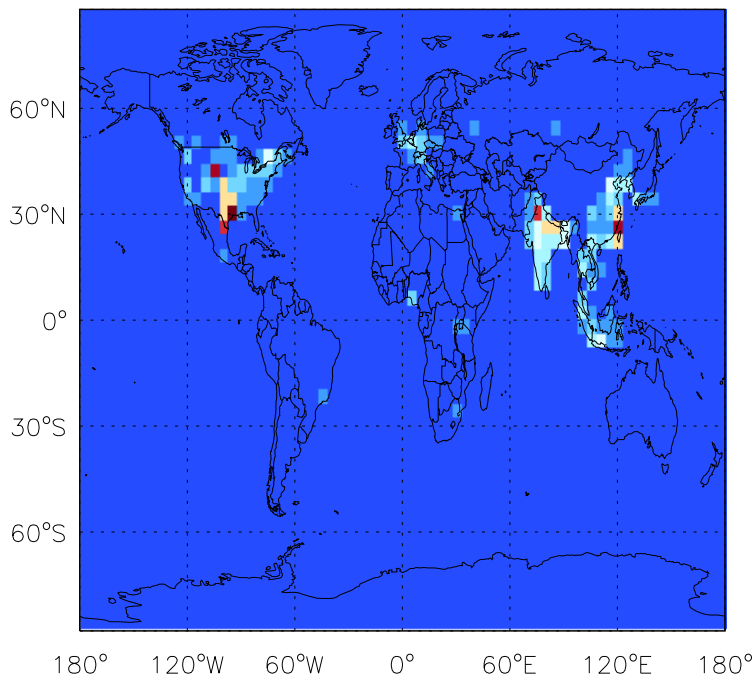

GEOS-Chem Emission Maps

v10-01i-geosfp-Run0

CH₂O anthro+biofuel emissions for Jul

v10-01-public-Run0

CH₂O anthro+biofuel emissions for Jul

v11-01b-Run0

CH₂O anthro+biofuel emissions for Jul

GEOS-Chem Emission Maps

v10-01i-geosfp-Run0

CH₂O biomass emissions for Jul

v10-01-public-Run0

CH₂O biomass emissions for Jul

v11-01b-Run0

CH₂O biomass emissions for Jul