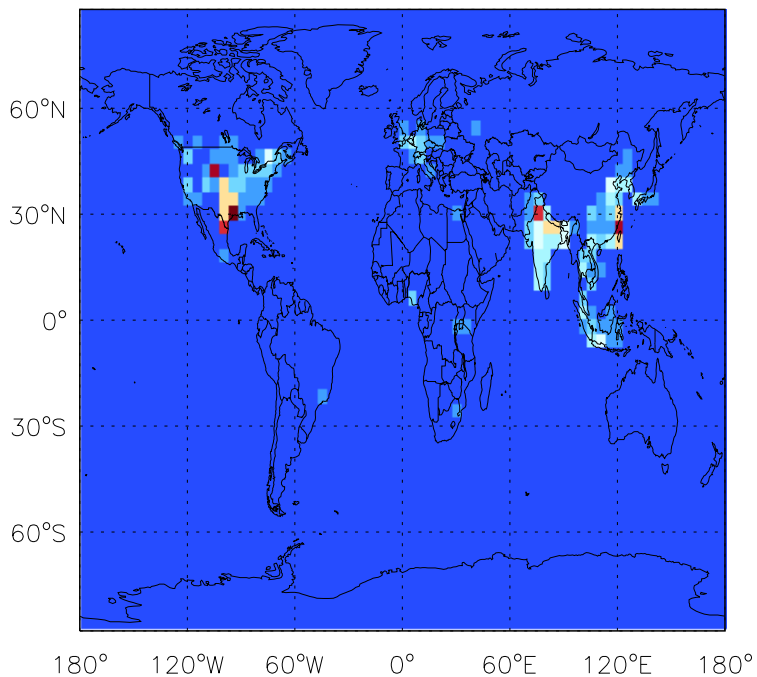

GEOS-Chem Emission Maps

v10-01i-geosfp-Run0

CH₂O anthro+biofuel emissions for Jul

v10-01-public-Run0

CH₂O anthro+biofuel emissions for Jul

v11-01b-Run0

CH₂O anthro+biofuel emissions for Jul

GEOS-Chem Emission Maps

v10-01i-geosfp-Run0

CH₂O biomass emissions for Jul

v10-01-public-Run0

CH₂O biomass emissions for Jul

v11-01b-Run0

CH₂O biomass emissions for Jul