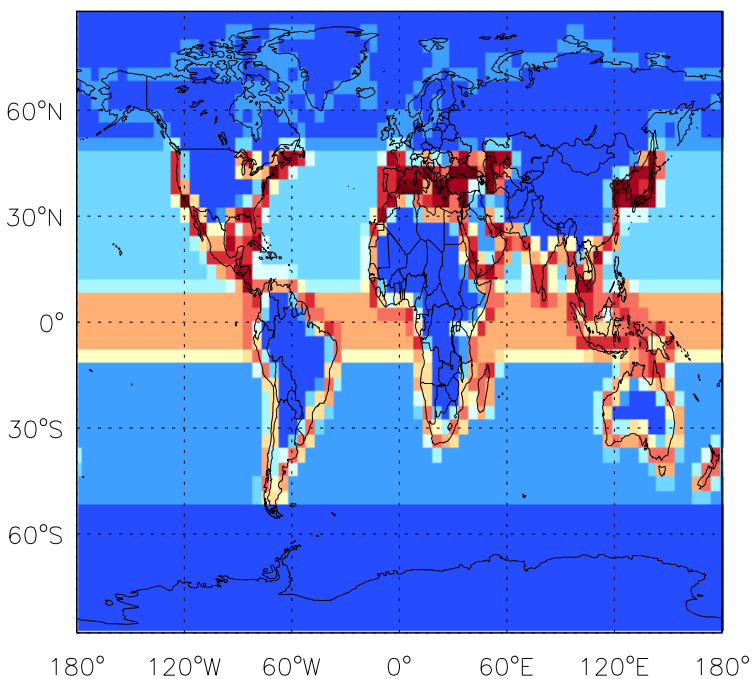

GEOS-Chem Emission Maps

v10-01i-geosfp-Run0

CHBr₃ biogenic emissions for Jul

v10-01-public-Run0

CHBr₃ biogenic emissions for Jul

v11-01b-Run0

CHBr₃ biogenic emissions for Jul