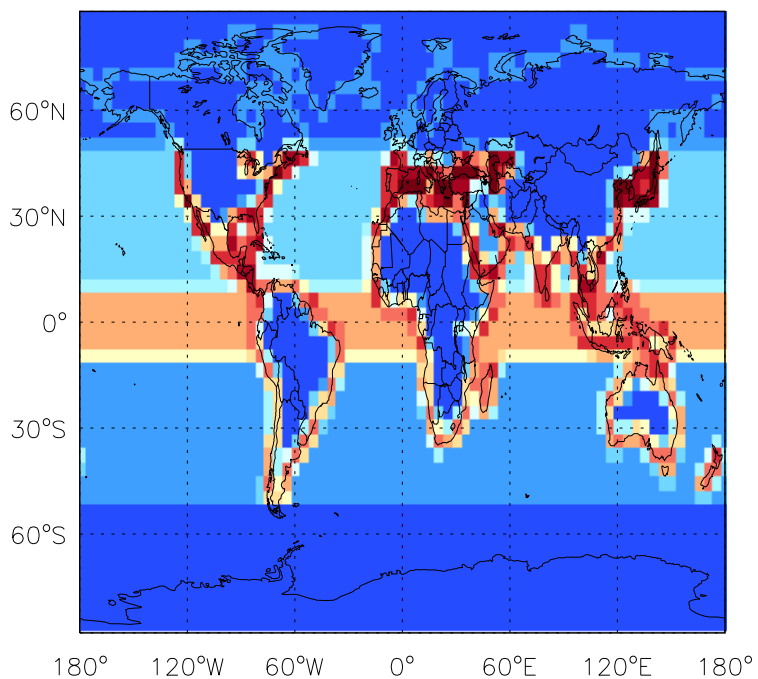

GEOS-Chem Emission Maps

v10-01i-geosfp-Run0

CHBr₃ biogenic emissions for Jul

v10-01-public-Run0

CHBr₃ biogenic emissions for Jul

v11-01b-Run0

CHBr₃ biogenic emissions for Jul