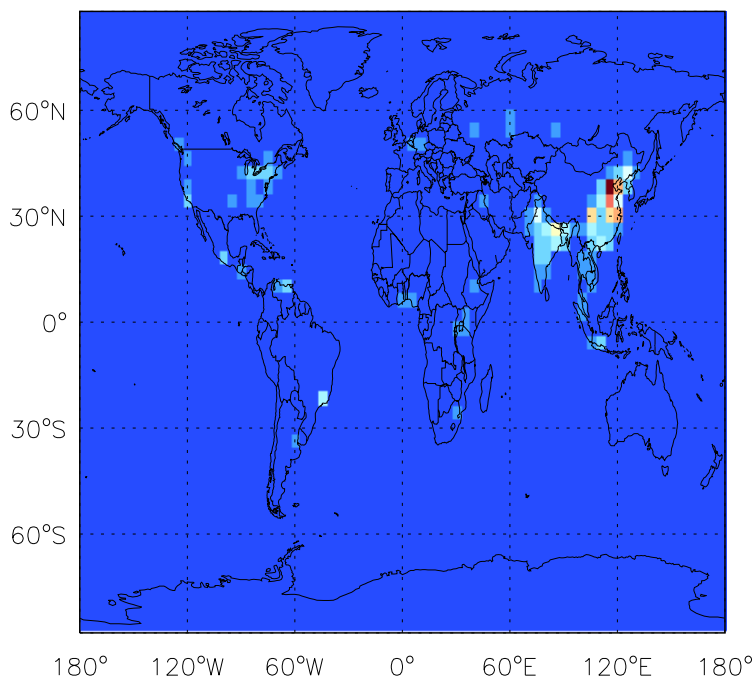

GEOS-Chem Emission Maps

v10-01i-geosfp-Run0

CO anthro+biofuel emissions for Jul

v10-01-public-Run0

CO anthro+biofuel emissions for Jul

v11-01b-Run0

CO anthro+biofuel emissions for Jul

GEOS-Chem Emission Maps

v10-01i-geosfp-Run0

CO biomass emissions for Jul

v10-01-public-Run0

CO biomass emissions for Jul

v11-01b-Run0

CO biomass emissions for Jul

GEOS-Chem Emission Maps

v10-01i-geosfp-Run0