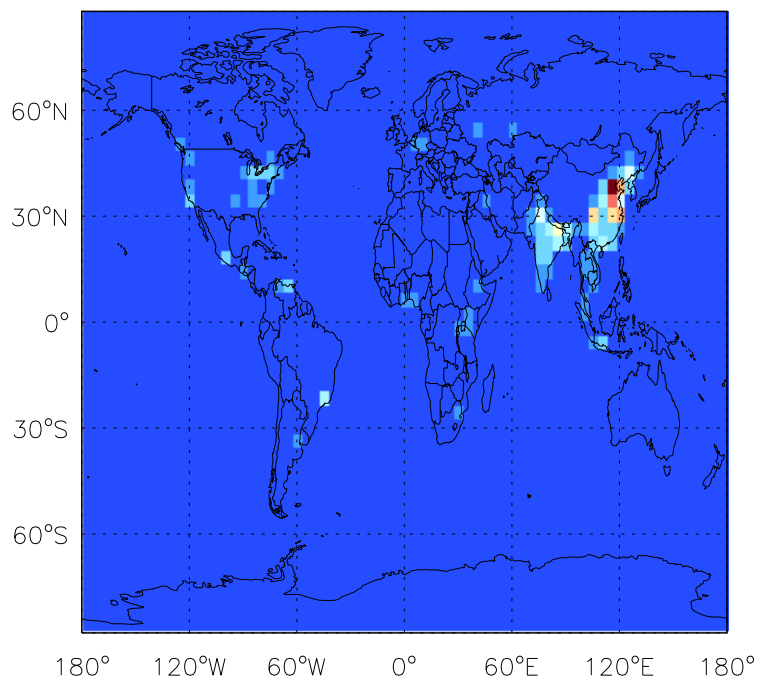

GEOS-Chem Emission Maps

v10-01i-geosfp-Run0

CO anthro+biofuel emissions for Jul

v10-01-public-Run0

CO anthro+biofuel emissions for Jul

v11-01b-Run0

CO anthro+biofuel emissions for Jul

GEOS-Chem Emission Maps

v10-01i-geosfp-Run0

CO biomass emissions for Jul

v10-01-public-Run0

CO biomass emissions for Jul

v11-01b-Run0

CO biomass emissions for Jul

GEOS-Chem Emission Maps

v10-01i-geosfp-Run0