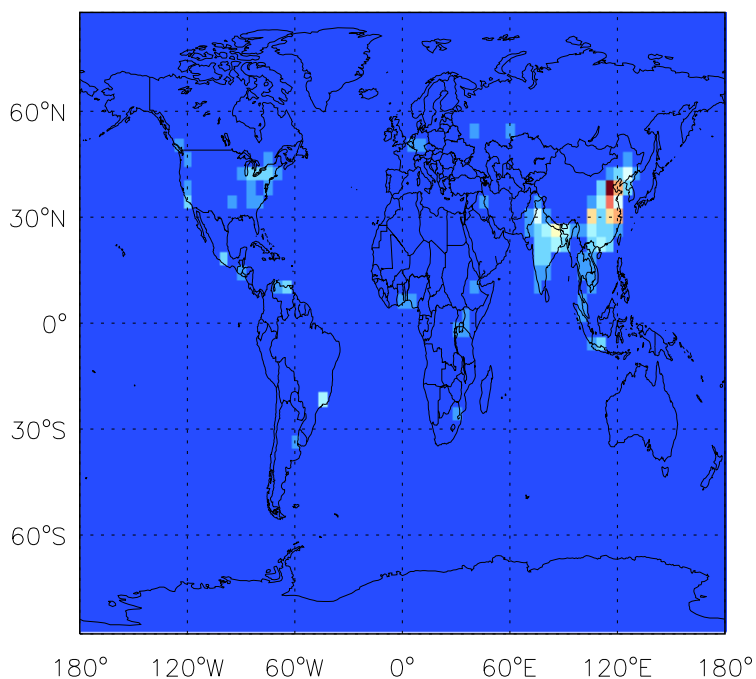

GEOS-Chem Emission Maps

v10-01i-geosfp-Run0

CO anthro+biofuel emissions for Jul

v10-01-public-Run0

CO anthro+biofuel emissions for Jul

v11-01b-Run0

CO anthro+biofuel emissions for Jul

GEOS-Chem Emission Maps

v10-01i-geosfp-Run0

CO biomass emissions for Jul

v10-01-public-Run0

CO biomass emissions for Jul

v11-01b-Run0

CO biomass emissions for Jul

GEOS-Chem Emission Maps

v10-01i-geosfp-Run0