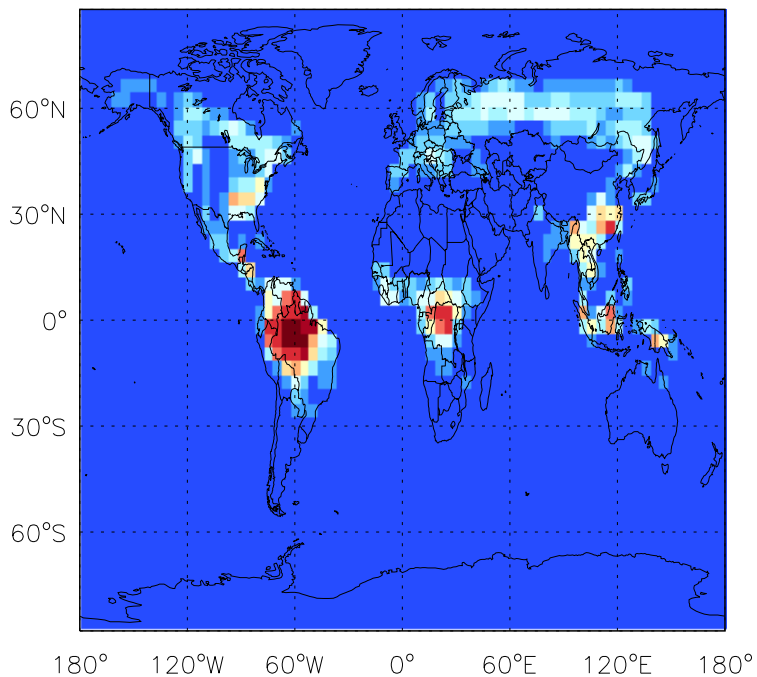

v10-01-public-Run0

CO from MONOT emissions for Jul