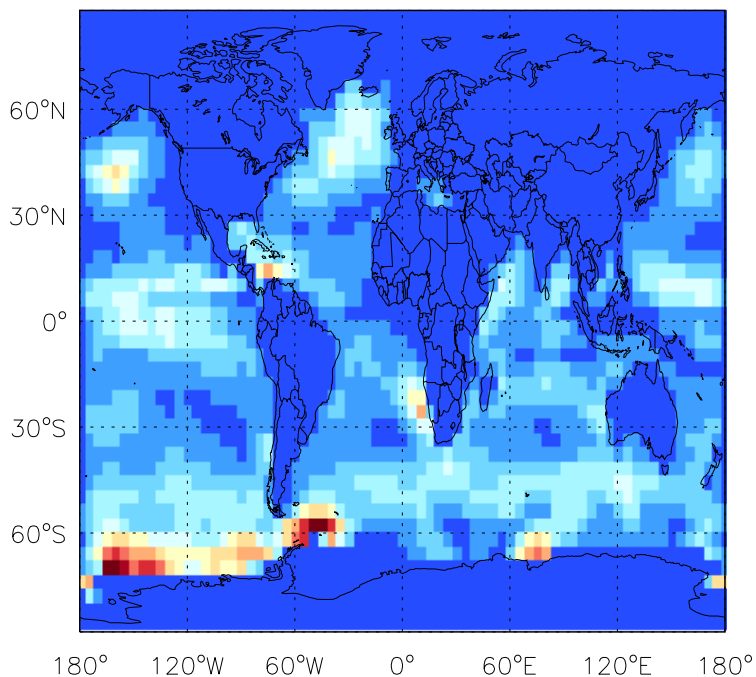

0.00e+00 2.69e+06 5.37e+06 kg S