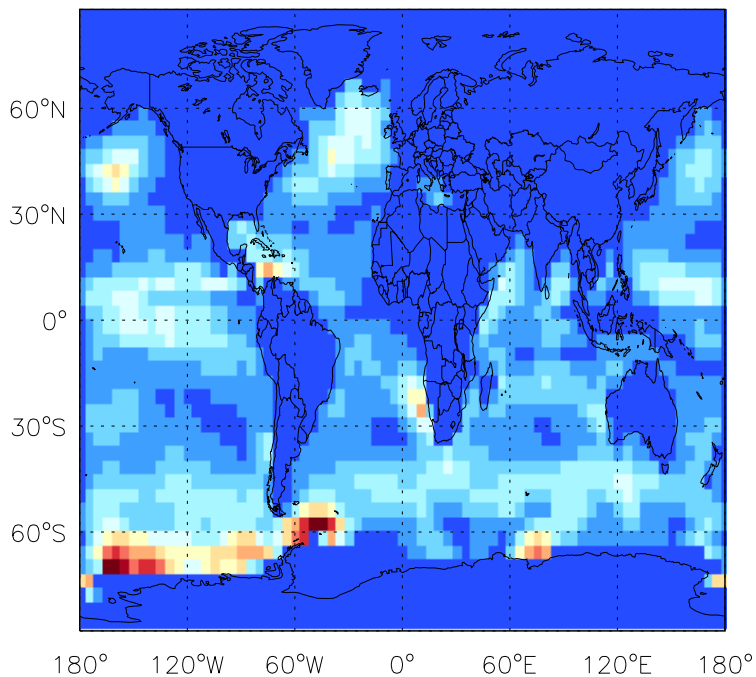

GEOS-Chem Emission Maps

v10-01i-geosp-Run0

DMS biogenic emissions for Jan

0.00e+00 2.69e+06 5.37e+06 kg S

v10-01-public-Run0

DMS biogenic emissions for Jan

0.00e+00 2.69e+06 5.37e+06 kg S

v11-01b-Run0