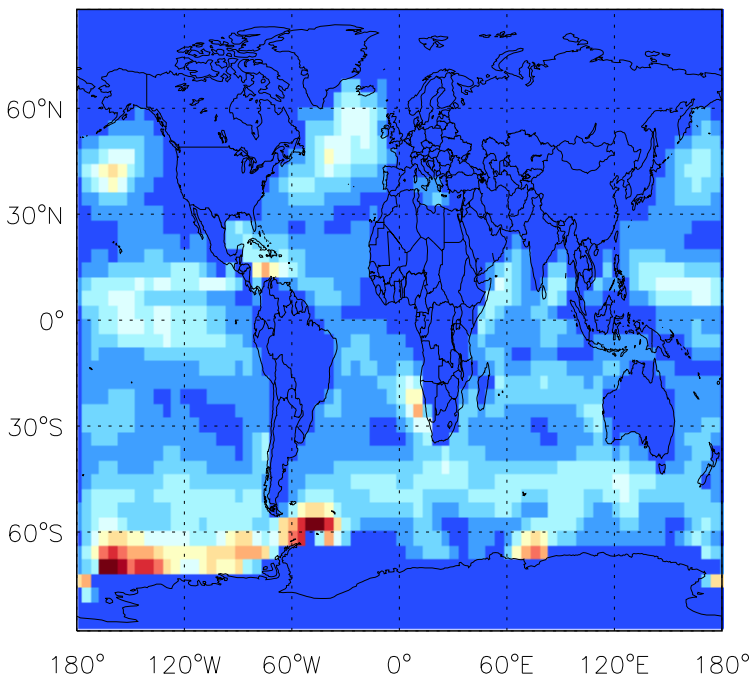

GEOS-Chem Emission Maps

v10-01i-geosp-Run0

DMS biogenic emissions for Jan

0.00e+00 2.69e+06 5.37e+06 kg S

v10-01-public-Run0

DMS biogenic emissions for Jan

0.00e+00 2.69e+06 5.37e+06 kg S

v11-01b-Run0