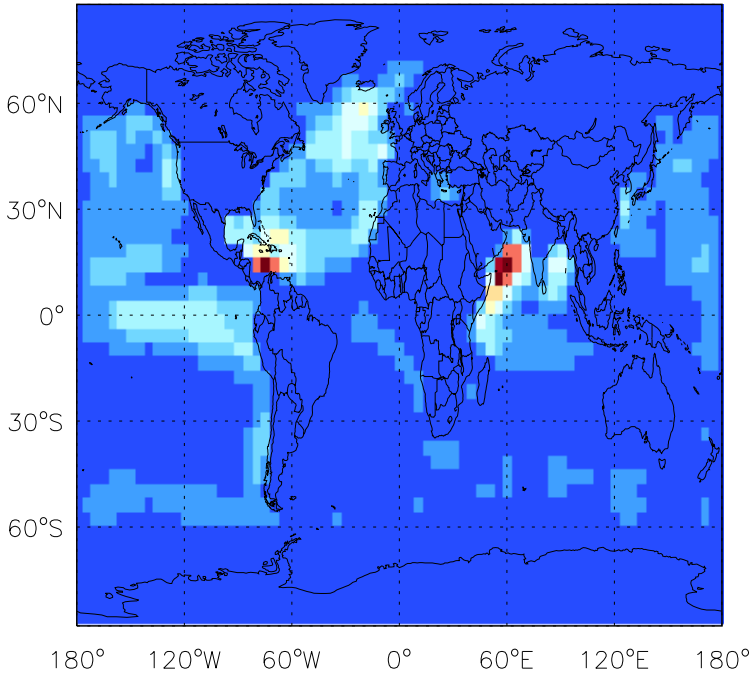

GEOS-Chem Emission Maps

v10-01i-geosfp-Run0

DMS biogenic emissions for Jul

v10-01-public-Run0

DMS biogenic emissions for Jul

v11-01b-Run0

DMS biogenic emissions for Jul