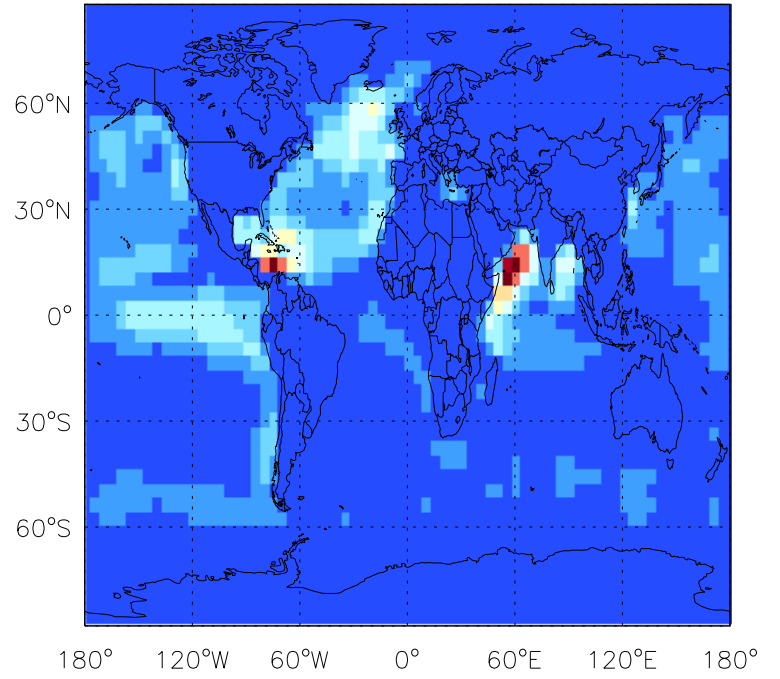

GEOS-Chem Emission Maps

v10-01i-geosfp-Run0

DMS biogenic emissions for Jul

v10-01-public-Run0

DMS biogenic emissions for Jul

v11-01b-Run0

DMS biogenic emissions for Jul