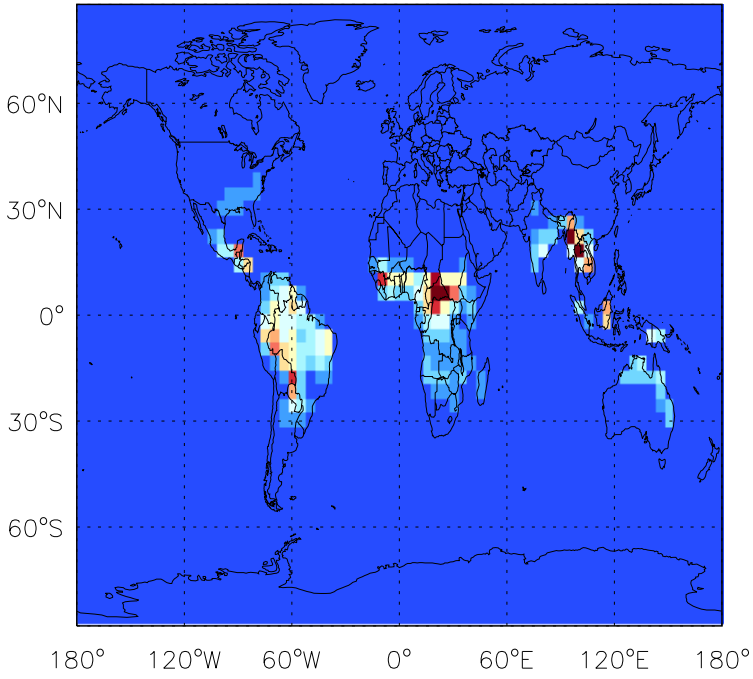

GEOS-Chem Emission Maps

v10-01i-geosfp-Run0

ISOP biogenic emissions for Apr

v10-01-public-Run0

ISOP biogenic emissions for Apr

v11-01b-Run0

ISOP biogenic emissions for Apr