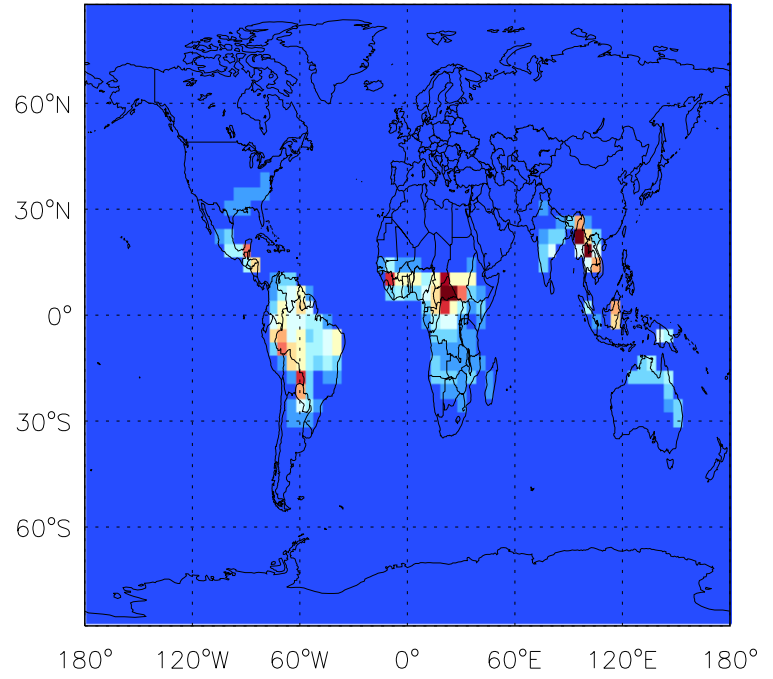

GEOS-Chem Emission Maps

v10-01i-geosfp-Run0

ISOP biogenic emissions for Apr

v10-01-public-Run0

ISOP biogenic emissions for Apr

v11-01b-Run0

ISOP biogenic emissions for Apr