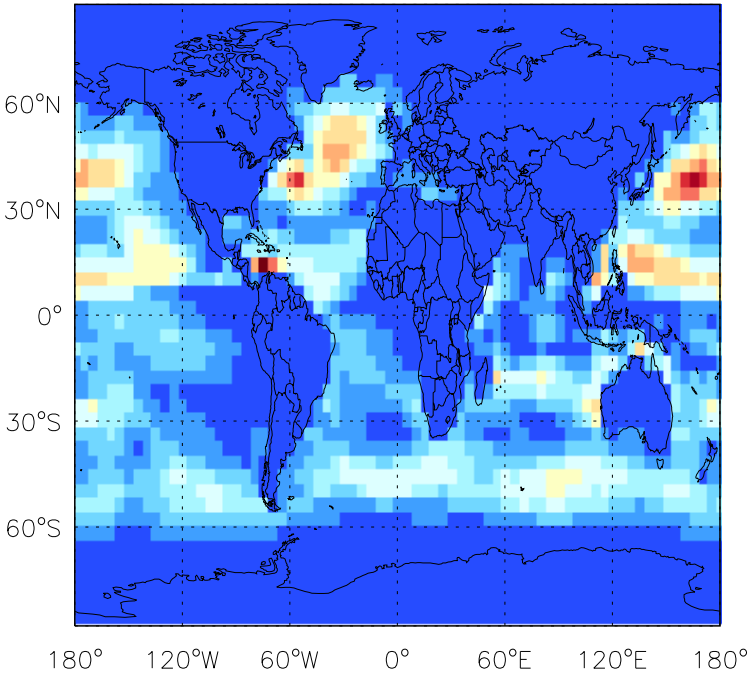

GEOS-Chem Emission Maps

v10-01i-geosfp-Run0

Accum-mode sea salt emissions for Jan

v10-01-public-Run0

Accum-mode sea salt emissions for Jan

v11-01b-Run0

Accum-mode sea salt emissions for Jan

GEOS-Chem Emission Maps

v10-01i-geosfp-Run0

Coarse-mode sea salt emissions for Jan

v10-01-public-Run0

Coarse-mode sea salt emissions for Jan

v11-01b-Run0

Coarse-mode sea salt emissions for Jan