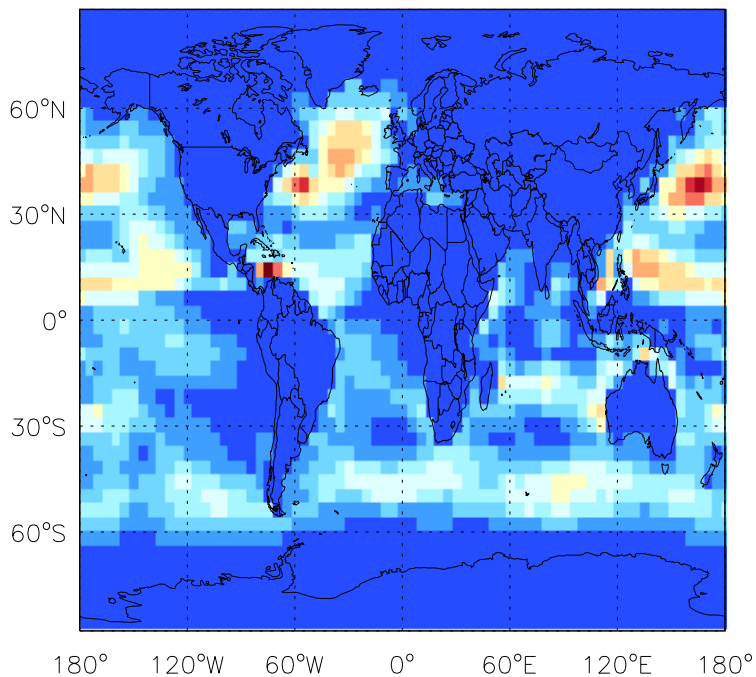

GEOS-Chem Emission Maps

v10-01i-geosfp-Run0

Accum-mode sea salt emissions for Jan

v10-01-public-Run0

Accum-mode sea salt emissions for Jan

v11-01b-Run0

Accum-mode sea salt emissions for Jan

GEOS-Chem Emission Maps

v10-01i-geosfp-Run0

Coarse-mode sea salt emissions for Jan

v10-01-public-Run0

Coarse-mode sea salt emissions for Jan

v11-01b-Run0

Coarse-mode sea salt emissions for Jan