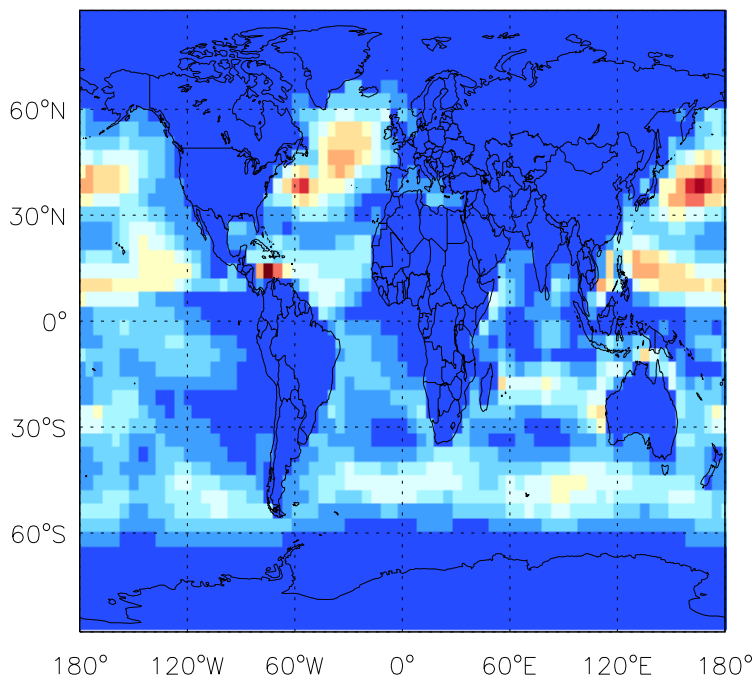

GEOS-Chem Emission Maps

v10-01i-geosfp-Run0

Accum-mode sea salt emissions for Jan

v10-01-public-Run0

Accum-mode sea salt emissions for Jan

v11-01b-Run0

Accum-mode sea salt emissions for Jan

GEOS-Chem Emission Maps

v10-01i-geosfp-Run0

Coarse-mode sea salt emissions for Jan

v10-01-public-Run0

Coarse-mode sea salt emissions for Jan

v11-01b-Run0

Coarse-mode sea salt emissions for Jan