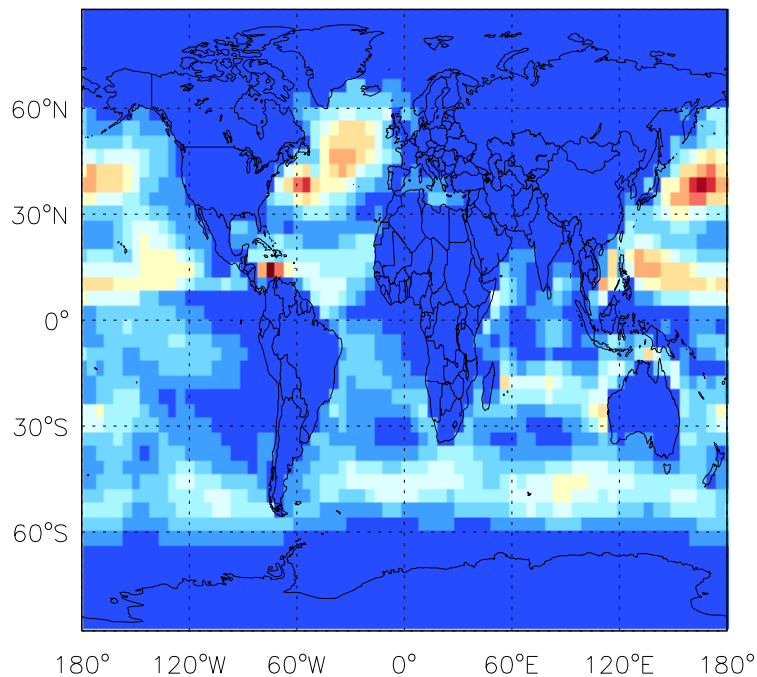

GEOS-Chem Emission Maps

v10-01i-geosfp-Run0

Accum-mode sea salt emissions for Jan

v10-01-public-Run0

Accum-mode sea salt emissions for Jan

v11-01b-Run0

Accum-mode sea salt emissions for Jan

GEOS-Chem Emission Maps

v10-01i-geosfp-Run0

Coarse-mode sea salt emissions for Jan

v10-01-public-Run0

Coarse-mode sea salt emissions for Jan

v11-01b-Run0

Coarse-mode sea salt emissions for Jan