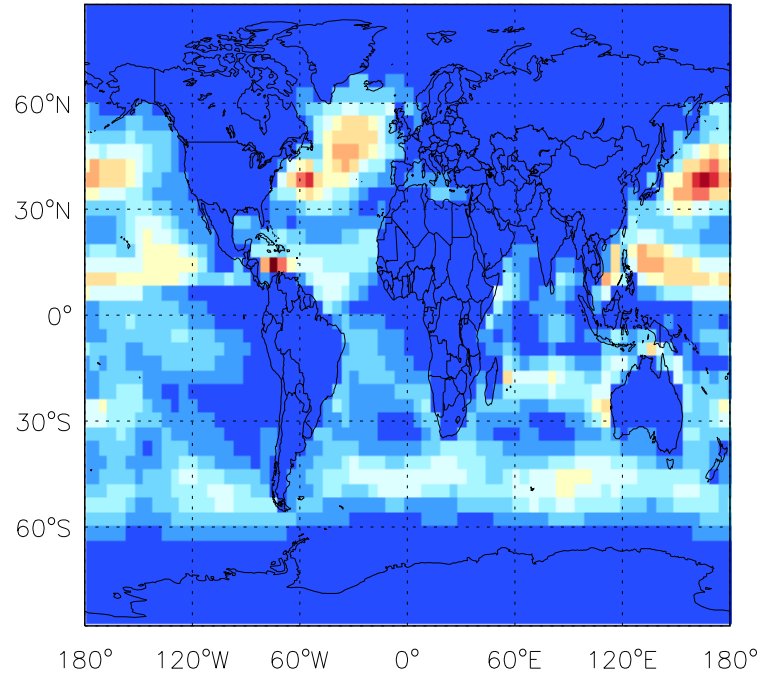

GEOS-Chem Emission Maps

v10-01i-geosfp-Run0

Accum-mode sea salt emissions for Jan

v10-01-public-Run0

Accum-mode sea salt emissions for Jan

v11-01b-Run0

Accum-mode sea salt emissions for Jan

GEOS-Chem Emission Maps

v10-01i-geosfp-Run0

Coarse-mode sea salt emissions for Jan

v10-01-public-Run0

Coarse-mode sea salt emissions for Jan

v11-01b-Run0

Coarse-mode sea salt emissions for Jan