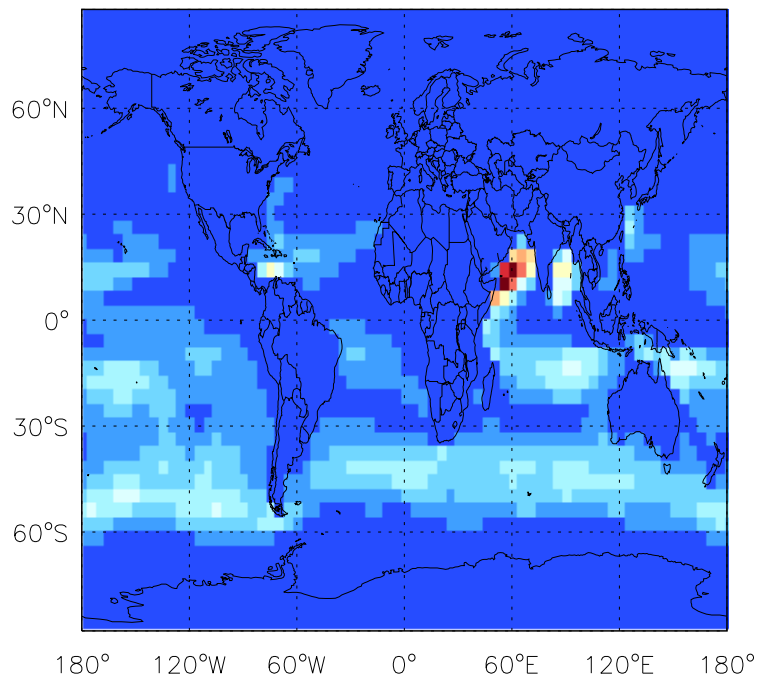

GEOS-Chem Emission Maps

v10-01i-geosfp-Run0

Accum-mode sea salt emissions for Jul

v10-01-public-Run0

Accum-mode sea salt emissions for Jul

v11-01b-Run0

Accum-mode sea salt emissions for Jul

GEOS-Chem Emission Maps

v10-01i-geosfp-Run0

Coarse-mode sea salt emissions for Jul

v10-01-public-Run0

Coarse-mode sea salt emissions for Jul

v11-01b-Run0

Coarse-mode sea salt emissions for Jul