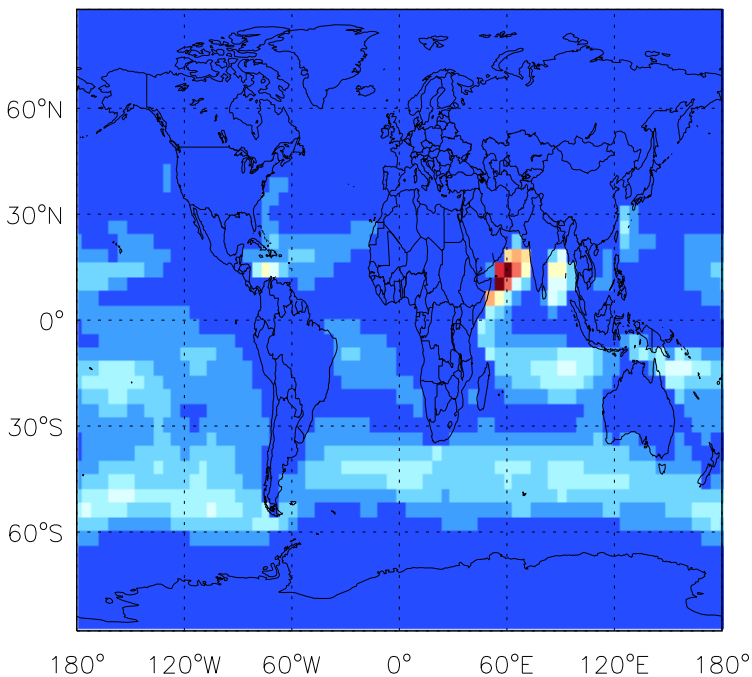

GEOS-Chem Emission Maps

v10-01i-geosfp-Run0

Accum-mode sea salt emissions for Jul

v10-01-public-Run0

Accum-mode sea salt emissions for Jul

v11-01b-Run0

Accum-mode sea salt emissions for Jul

GEOS-Chem Emission Maps

v10-01i-geosfp-Run0

Coarse-mode sea salt emissions for Jul

v10-01-public-Run0

Coarse-mode sea salt emissions for Jul

v11-01b-Run0

Coarse-mode sea salt emissions for Jul