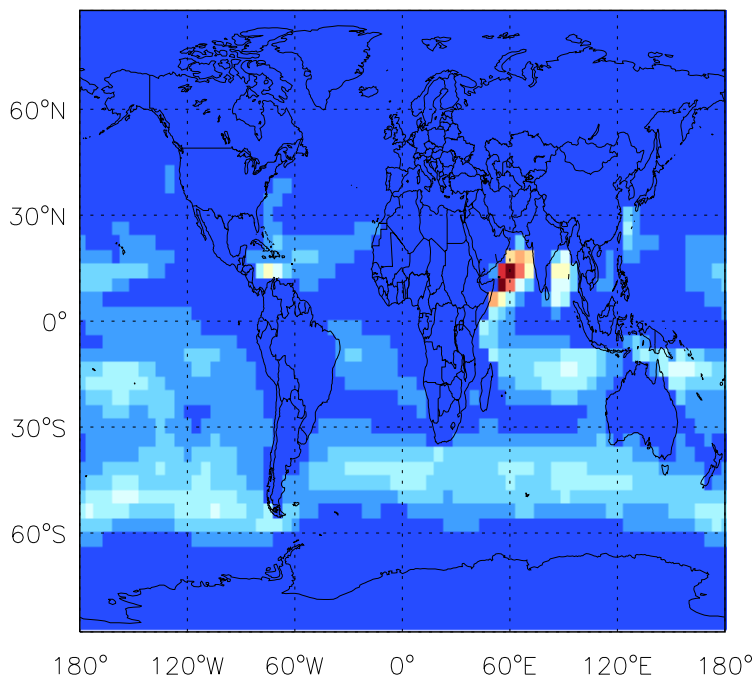

GEOS-Chem Emission Maps

v10-01i-geosfp-Run0

Accum-mode sea salt emissions for Jul

v10-01-public-Run0

Accum-mode sea salt emissions for Jul

v11-01b-Run0

Accum-mode sea salt emissions for Jul

GEOS-Chem Emission Maps

v10-01i-geosfp-Run0

Coarse-mode sea salt emissions for Jul

v10-01-public-Run0

Coarse-mode sea salt emissions for Jul

v11-01b-Run0

Coarse-mode sea salt emissions for Jul