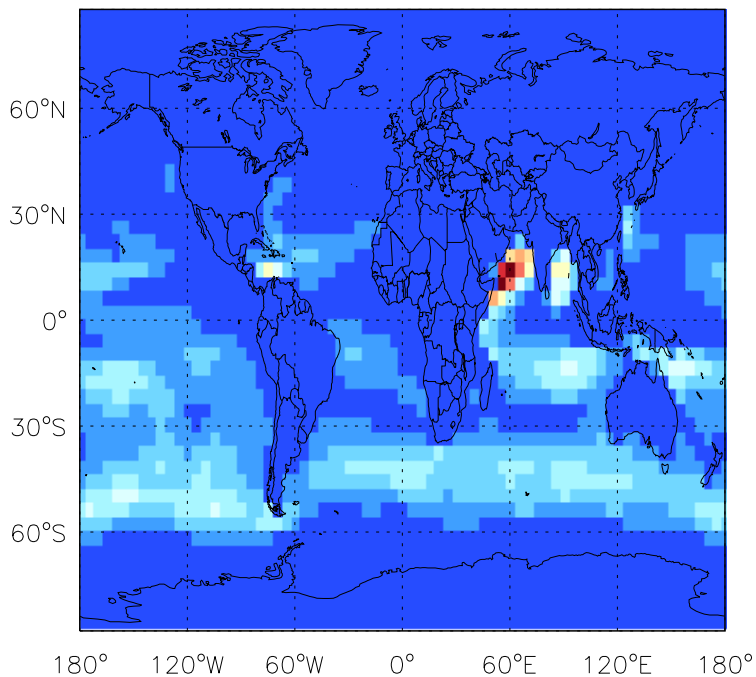

GEOS-Chem Emission Maps

v10-01i-geosfp-Run0

Accum-mode sea salt emissions for Jul

v10-01-public-Run0

Accum-mode sea salt emissions for Jul

v11-01b-Run0

Accum-mode sea salt emissions for Jul

GEOS-Chem Emission Maps

v10-01i-geosfp-Run0

Coarse-mode sea salt emissions for Jul

v10-01-public-Run0

Coarse-mode sea salt emissions for Jul

v11-01b-Run0

Coarse-mode sea salt emissions for Jul