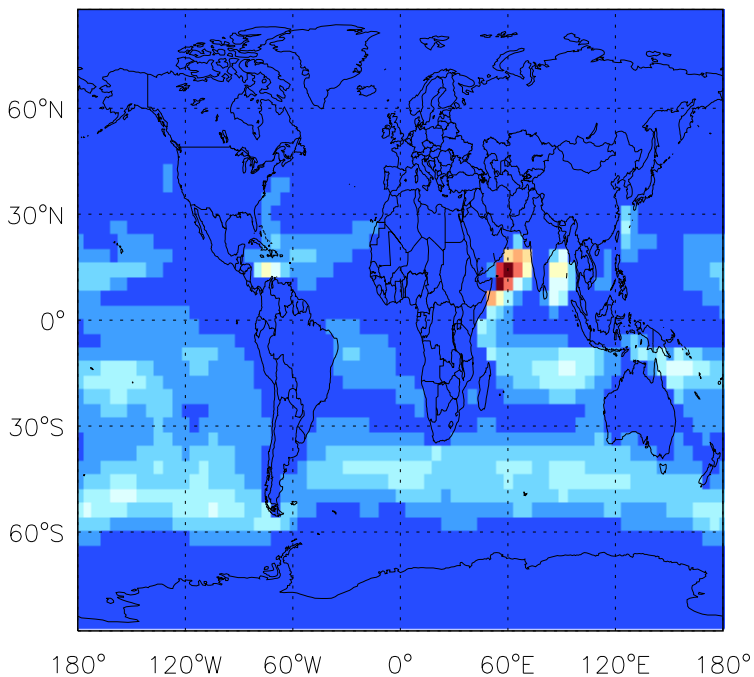

GEOS-Chem Emission Maps

v10-01i-geosfp-Run0

Accum-mode sea salt emissions for Jul

v10-01-public-Run0

Accum-mode sea salt emissions for Jul

v11-01b-Run0

Accum-mode sea salt emissions for Jul

GEOS-Chem Emission Maps

v10-01i-geosfp-Run0

Coarse-mode sea salt emissions for Jul

v10-01-public-Run0

Coarse-mode sea salt emissions for Jul

v11-01b-Run0

Coarse-mode sea salt emissions for Jul