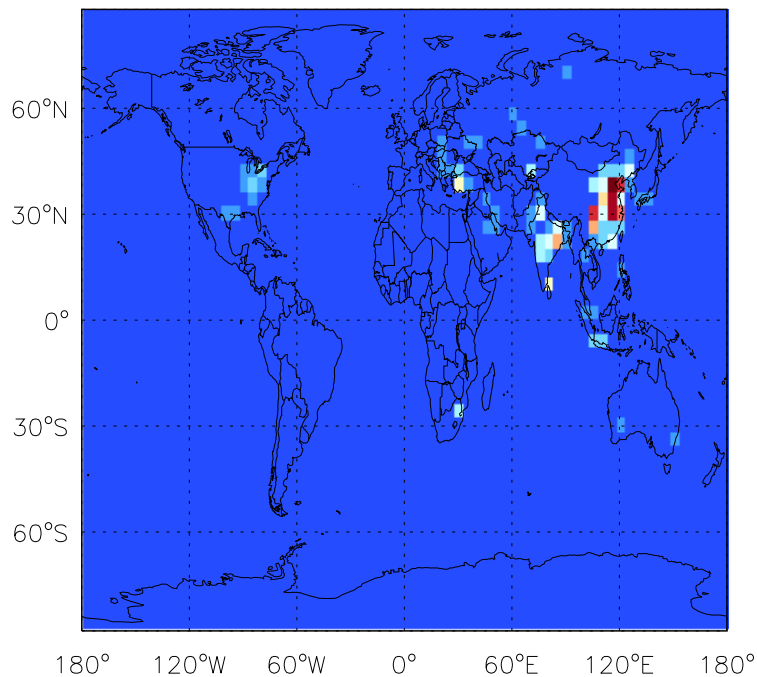

GEOS-Chem Emission Maps

v10-01i-geosfp-Run0

S02 anthro+biouel emissions for Oct

v10-01-public-Run0

S02 anthro+biouel emissions for Oct

v11-01b-Run0

S02 anthro+biouel emissions for Oct

GEOS-Chem Emission Maps

v10-01i-geosfp-Run0

SO₂ column aircraft emissions for Oct

v10-01-public-Run0

SO₂ column aircraft emissions for Oct

v11-01b-Run0

SO₂ column aircraft emissions for Oct

GEOS-Chem Emission Maps

v10-01i-geosfp-Run0