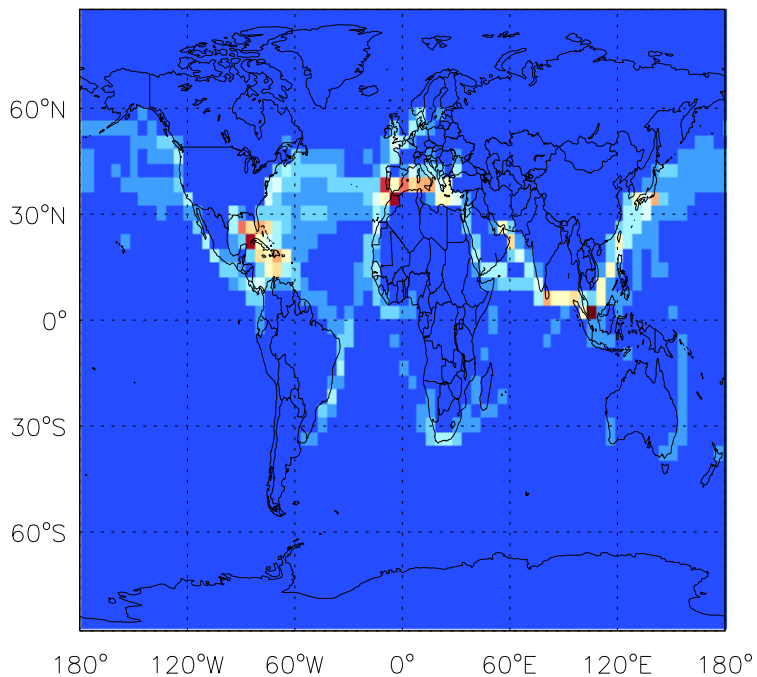

v10-01-public-Run0

S02 ship emissions for Oct