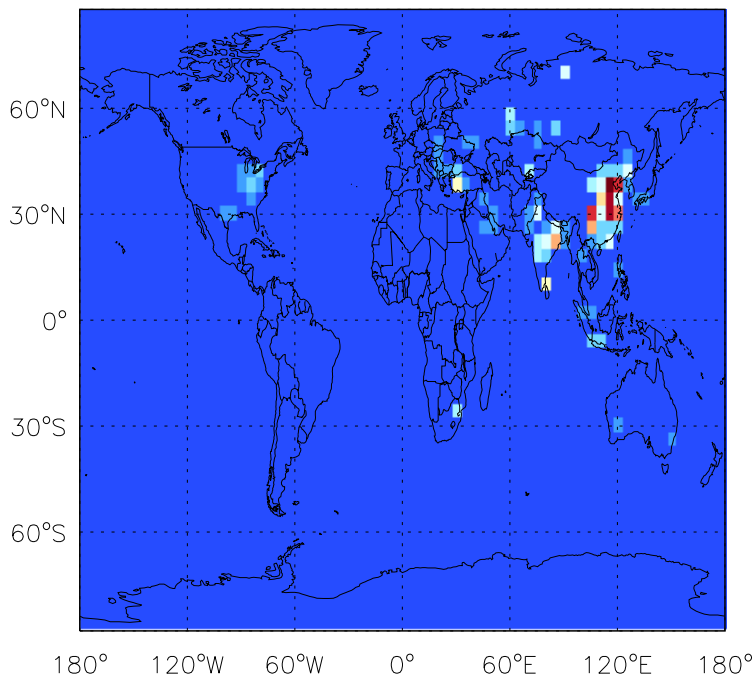

GEOS-Chem Emission Maps

v10-01i-geosfp-Run0

S02 anthro+biouel emissions for Oct

v10-01-public-Run0

S02 anthro+biouel emissions for Oct

v11-01b-Run0

S02 anthro+biouel emissions for Oct

GEOS-Chem Emission Maps

v10-01i-geosfp-Run0

SO₂ column aircraft emissions for Oct

v10-01-public-Run0

SO₂ column aircraft emissions for Oct

v11-01b-Run0

SO₂ column aircraft emissions for Oct

GEOS-Chem Emission Maps

v10-01i-geosfp-Run0