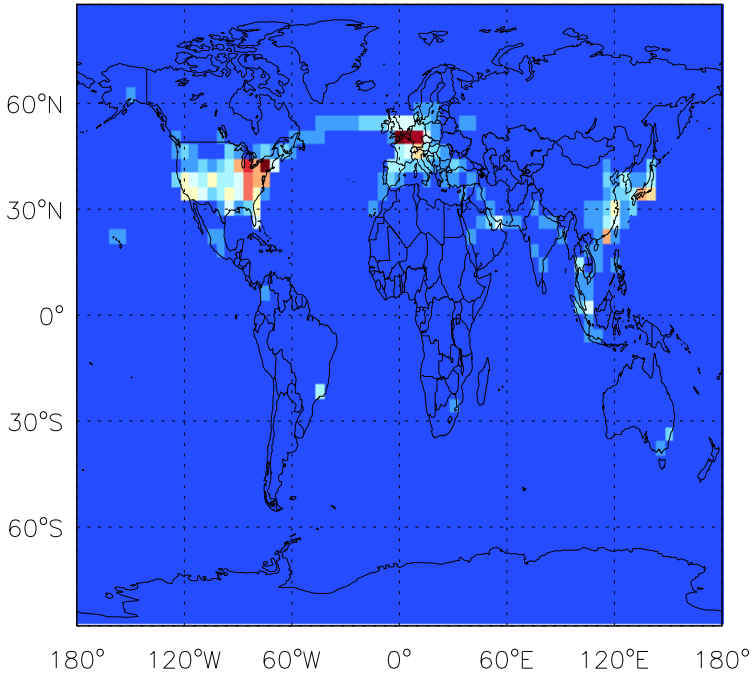

GEOS-Chem Emission Maps

v10-01i-geosfp-Run0

S02 anthro+biouel emissions for Oct

v10-01-public-Run0

S02 anthro+biouel emissions for Oct

v11-01b-Run0

S02 anthro+biouel emissions for Oct

GEOS-Chem Emission Maps

v10-01i-geosfp-Run0

SO₂ column aircraft emissions for Oct

v10-01-public-Run0

SO₂ column aircraft emissions for Oct

v11-01b-Run0

SO₂ column aircraft emissions for Oct

GEOS-Chem Emission Maps

v10-01i-geosfp-Run0