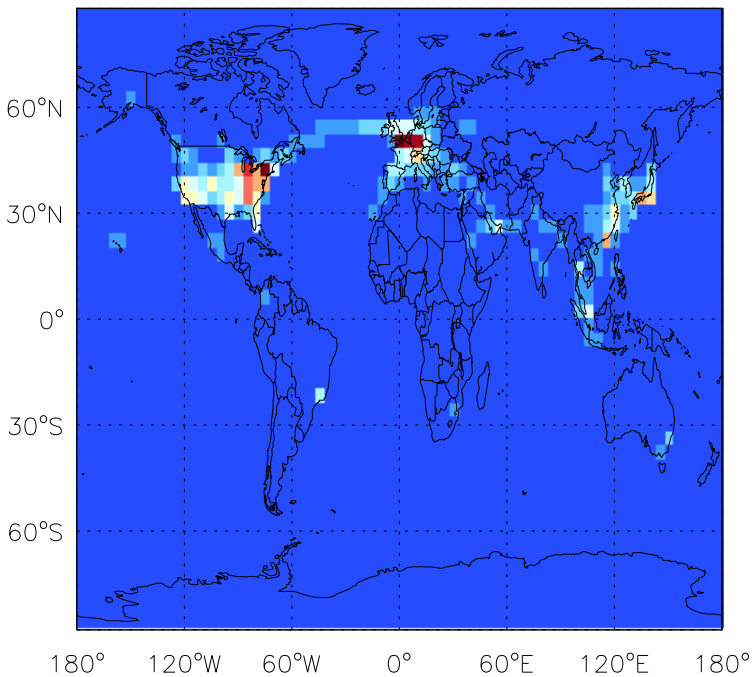

GEOS-Chem Emission Maps

v10-01i-geosfp-Run0

S02 anthro+biouel emissions for Oct

v10-01-public-Run0

S02 anthro+biouel emissions for Oct

v11-01b-Run0

S02 anthro+biouel emissions for Oct

GEOS-Chem Emission Maps

v10-01i-geosfp-Run0

SO₂ column aircraft emissions for Oct

v10-01-public-Run0

SO₂ column aircraft emissions for Oct

v11-01b-Run0

SO₂ column aircraft emissions for Oct

GEOS-Chem Emission Maps

v10-01i-geosfp-Run0

SO2 biomass emissions for Oct

v10-01-public-Run0

SO2 biomass emissions for Oct

v11-01b-Run0

SO2 biomass emissions for Oct

GEOS-Chem Emission Maps

v10-01i-geosfp-Run0

S02 column volcanic emissions for Oct