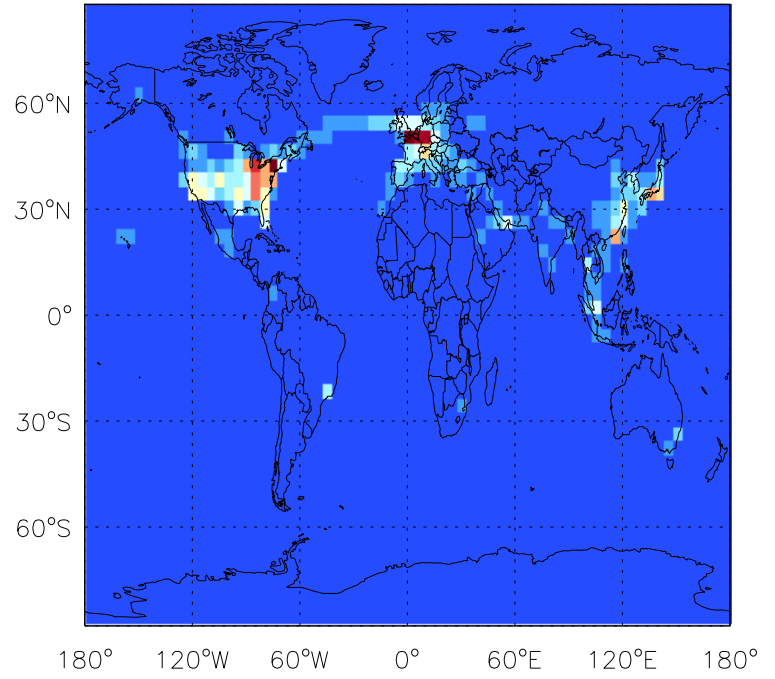

GEOS-Chem Emission Maps

v10-01i-geosfp-Run0

S02 anthro+biouel emissions for Oct

v10-01-public-Run0

S02 anthro+biouel emissions for Oct

v11-01b-Run0

S02 anthro+biouel emissions for Oct

GEOS-Chem Emission Maps

v10-01i-geosfp-Run0

SO₂ column aircraft emissions for Oct

v10-01-public-Run0

SO₂ column aircraft emissions for Oct

v11-01b-Run0

SO₂ column aircraft emissions for Oct

GEOS-Chem Emission Maps

v10-01i-geosfp-Run0

SO2 biomass emissions for Oct

v10-01-public-Run0

SO2 biomass emissions for Oct

v11-01b-Run0

SO2 biomass emissions for Oct

GEOS-Chem Emission Maps

v10-01i-geosfp-Run0

S02 column volcanic emissions for Oct