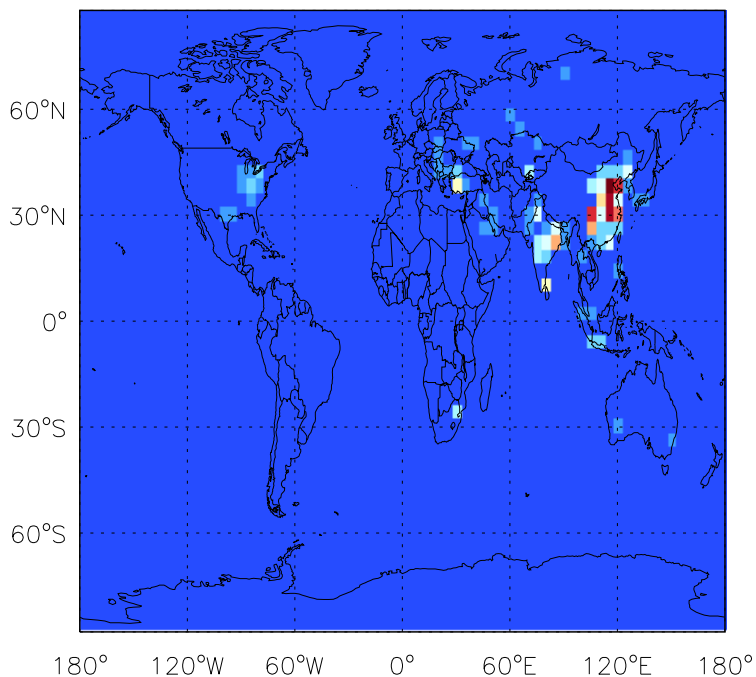

GEOS-Chem Emission Maps

v10-01i-geosfp-Run0

S02 anthro+biouel emissions for Oct

v10-01-public-Run0

S02 anthro+biouel emissions for Oct

v11-01b-Run0

S02 anthro+biouel emissions for Oct

GEOS-Chem Emission Maps

v10-01i-geosfp-Run0

SO₂ column aircraft emissions for Oct

v10-01-public-Run0

SO₂ column aircraft emissions for Oct

v11-01b-Run0

SO₂ column aircraft emissions for Oct

GEOS-Chem Emission Maps

v10-01i-geosfp-Run0