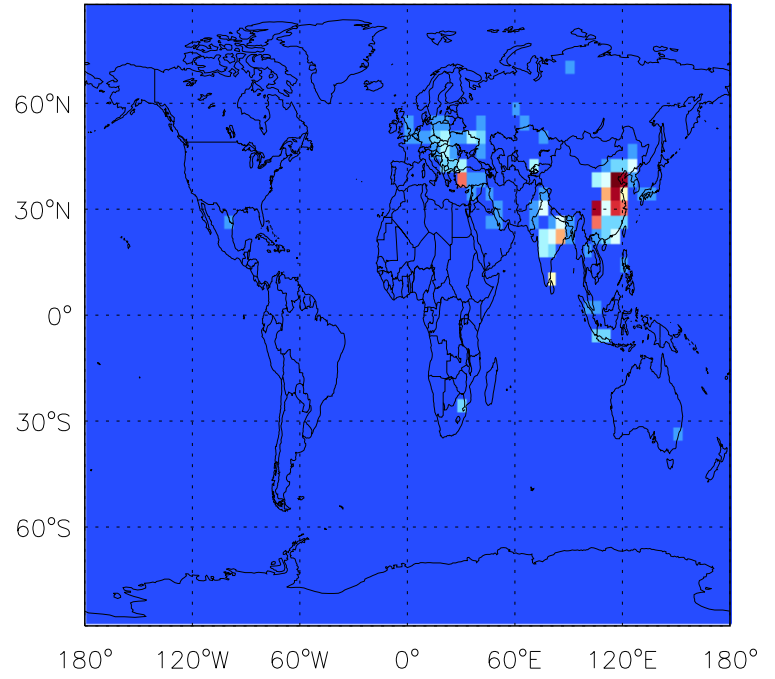

GEOS-Chem Emission Maps

v10-01i-geosfp-Run0

SO4 anthro+biof emissions for Apr

v10-01-public-Run0

SO4 anthro+biof emissions for Apr

v11-01b-Run0

SO4 anthro+biof emissions for Apr