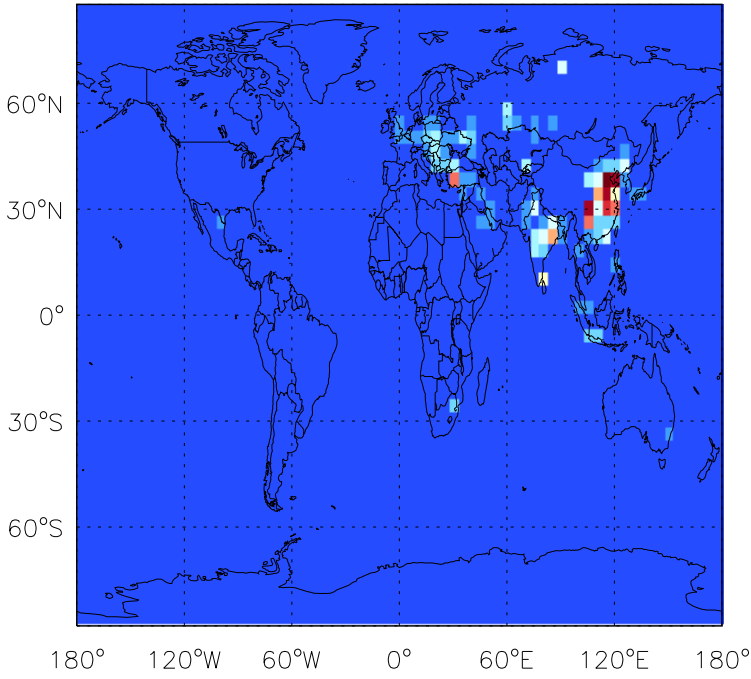

GEOS-Chem Emission Maps

v10-01i-geosfp-Run0

SO4 anthro+biof emissions for Apr

v10-01-public-Run0

SO4 anthro+biof emissions for Apr

v11-01b-Run0

SO4 anthro+biof emissions for Apr