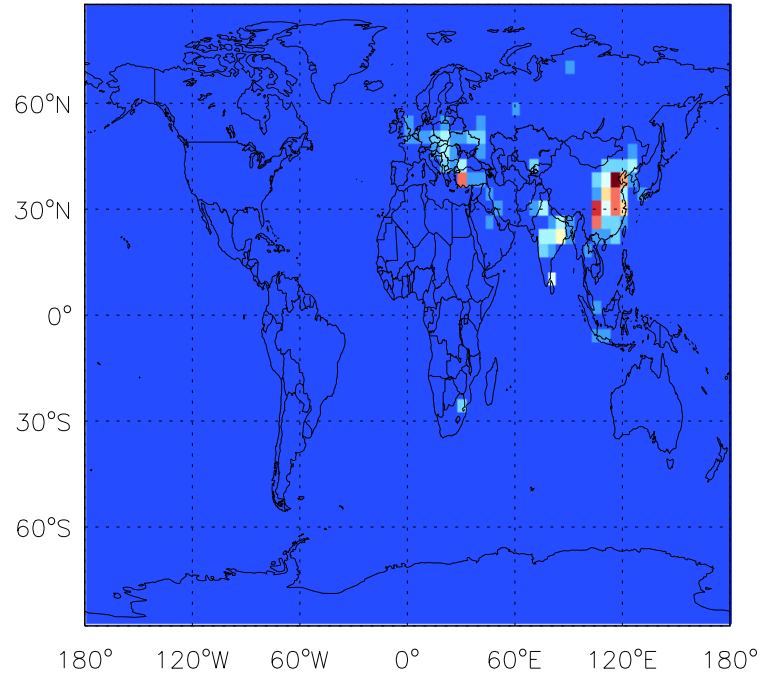

GEOS-Chem Emission Maps

v10-01i-geosfp-Run0

S04 anthro+biof emissions for Jan

v10-01-public-Run0

S04 anthro+biof emissions for Jan

v11-01b-Run0

S04 anthro+biof emissions for Jan