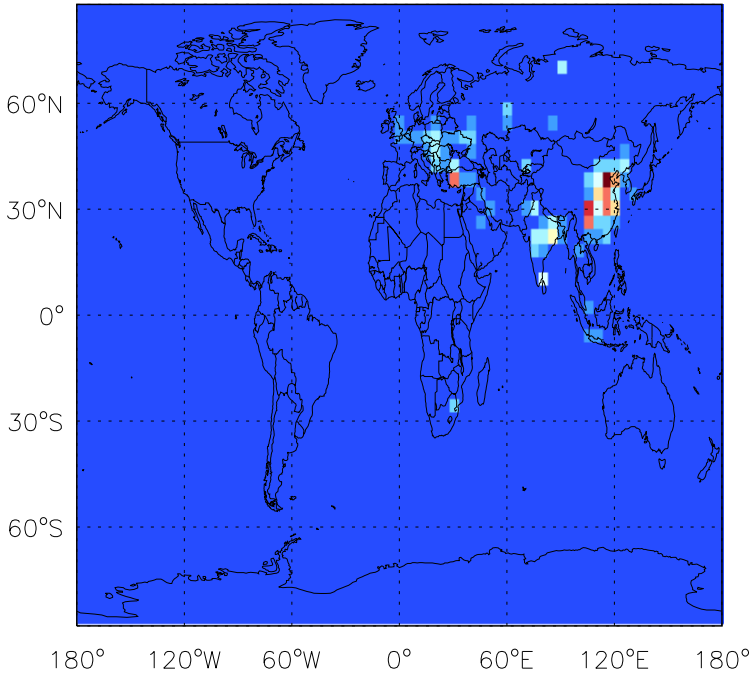

GEOS-Chem Emission Maps

v10-01i-geosfp-Run0

S04 anthro+biof emissions for Jan

v10-01-public-Run0

S04 anthro+biof emissions for Jan

v11-01b-Run0

S04 anthro+biof emissions for Jan