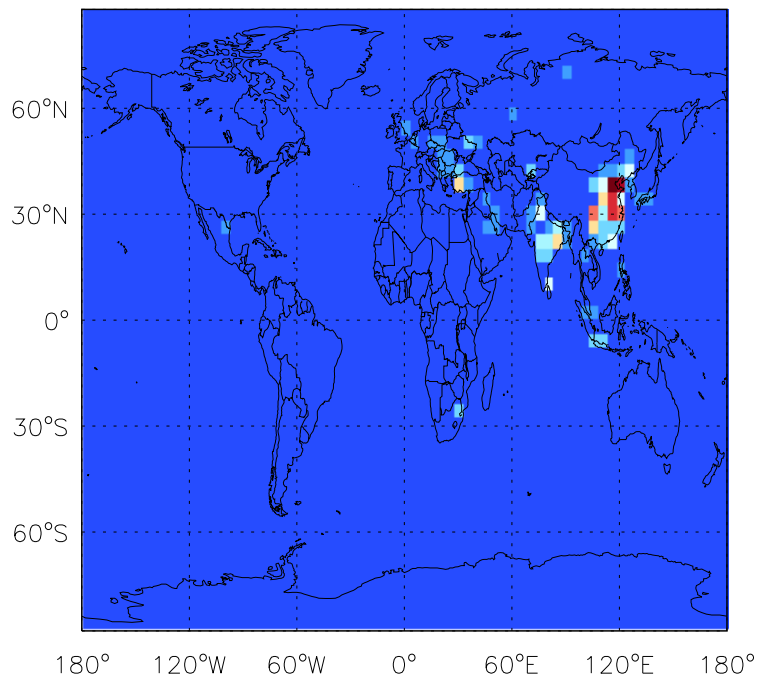

GEOS-Chem Emission Maps

v10-01i-geosfp-Run0

S04 anthro+biof emissions for Jul

0.00e+00 2.37e+06 4.75e+06kg S

v10-01-public-Run0

S04 anthro+biof emissions for Jul

0.00e+00 2.37e+06 4.75e+06kg S

v11-01b-Run0

S04 anthro+biof emissions for Jul

0.00e+00 2.37e+06 4.75e+06kg S