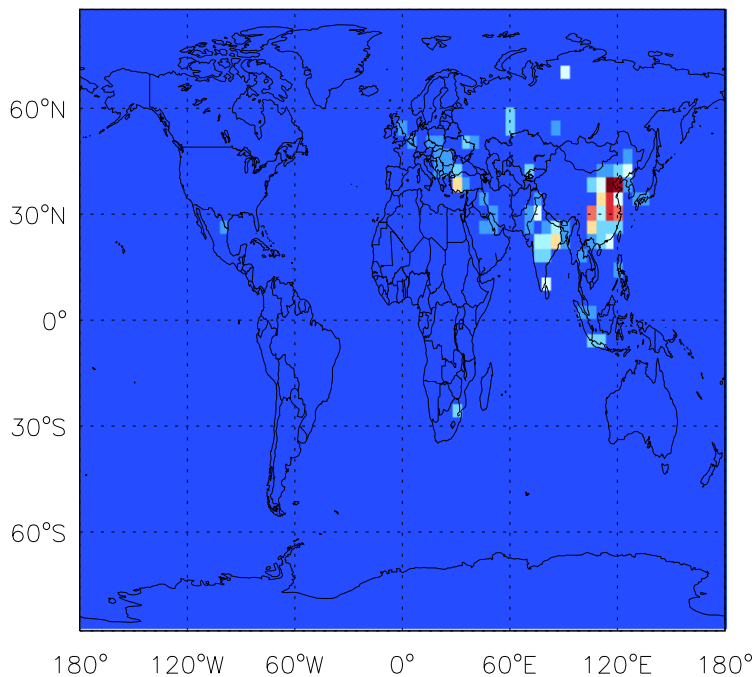

GEOS-Chem Emission Maps

v10-01i-geosfp-Run0

S04 anthro+biof emissions for Jul

0.00e+00 2.37e+06 4.75e+06kg S

v10-01-public-Run0

S04 anthro+biof emissions for Jul

0.00e+00 2.37e+06 4.75e+06kg S

v11-01b-Run0

S04 anthro+biof emissions for Jul

0.00e+00 2.37e+06 4.75e+06kg S