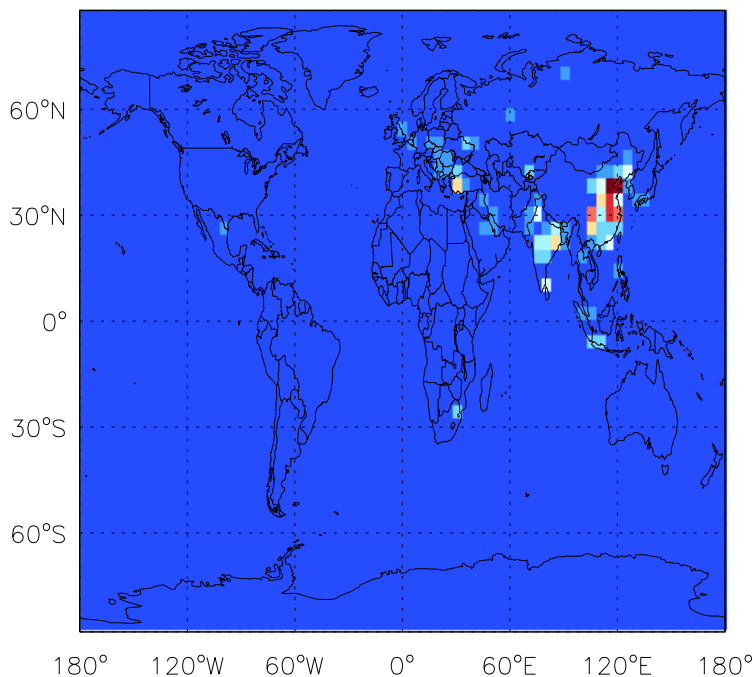

GEOS-Chem Emission Maps

v10-01i-geosfp-Run0

S04 anthro+biof emissions for Jul

0.00e+00 2.37e+06 4.75e+06kg S

v10-01-public-Run0

S04 anthro+biof emissions for Jul

0.00e+00 2.37e+06 4.75e+06kg S

v11-01b-Run0

S04 anthro+biof emissions for Jul

0.00e+00 2.37e+06 4.75e+06kg S