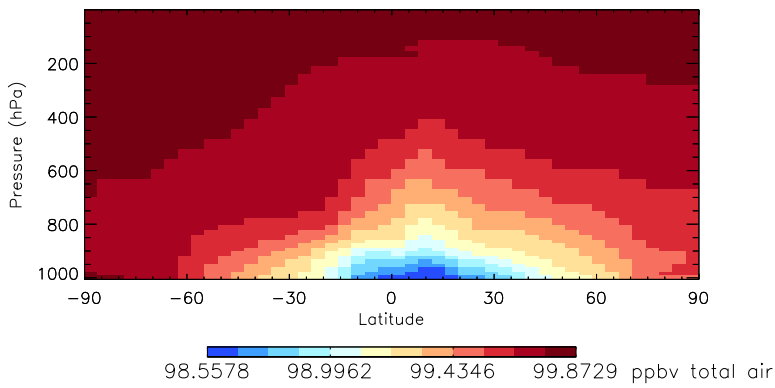

Tracer Curtain Zonal mean - PASV - Apr

Tracer Curtain @ -180.000 - PASV - Apr

Tracer Curtain Zonal mean - PASV - Apr

Tracer Curtain @ -180.000 - PASV - Apr

Tracer Curtain Zonal mean - PASV - Apr

Tracer Curtain @ -180.000 - PASV - Apr

GEOS-Chem v11-01d Zonal Mean and Curtain at 180E

trac_avg.v11-01d-geosfp-RnPbBe.201301010000

Tracer Curtain Zonal mean - PASV - Jul

Tracer Curtain @ -180.000 - PASV - Jul

Tracer Curtain Zonal mean - PASV - Jul

Tracer Curtain @ -180.000 - PASV - Jul

Tracer Curtain Zonal mean - PASV - Jul

Tracer Curtain @ -180.000 - PASV - Jul

GEOS-Chem v11-01d Zonal Mean and Curtain at 180E

trac_avg.v11-01d-geosp-RnPbBe.201301010000