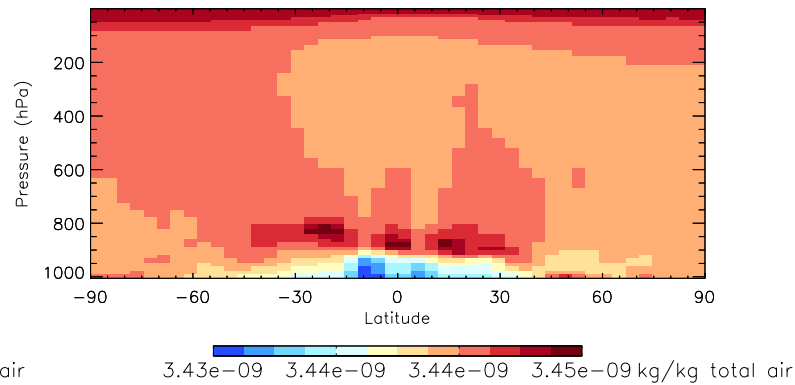

GEOS-Chem v11-01d Zonal Mean and Curtain at 180E

trac_avg.v11-01d-geosfp-RnPbBe.201301010000

Tracer Curtain Zonal mean - PASV - Jul

Tracer Curtain @ -180.000 - PASV - Jul

Tracer Curtain Zonal mean - PASV - Jul

Tracer Curtain @ -180.000 - PASV - Jul

Tracer Curtain Zonal mean - PASV - Jul

Tracer Curtain @ -180.000 - PASV - Jul

GEOS-Chem v11-01d Zonal Mean and Curtain at 180E

trac_avg.v11-01d-geosp-RnPbBe.201301010000