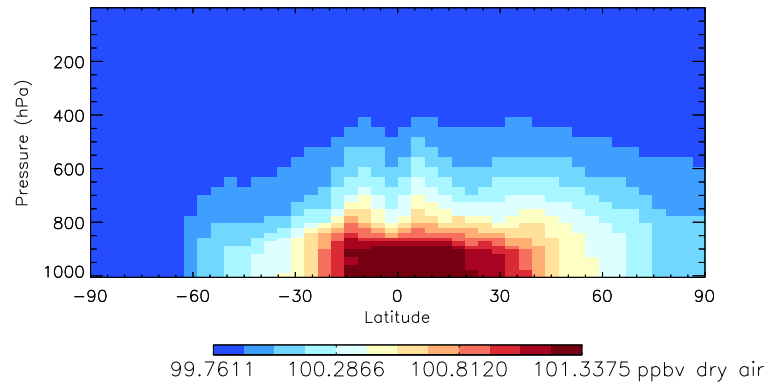

Tracer Curtain Zonal mean - PASV - Apr

Tracer Curtain @ -180.000 - PASV - Apr

Tracer Curtain Zonal mean - PASV - Apr

Tracer Curtain @ -180.000 - PASV - Apr

Tracer Curtain Zonal mean - PASV - Apr

Tracer Curtain @ -180.000 - PASV - Apr

GEOS-Chem v11-01d Zonal Mean and Curtain at 180E

trac_avg.v11-01d-geosfp-RnPbBe.201301010000

Tracer Curtain Zonal mean - PASV - Jul

Tracer Curtain @ -180.000 - PASV - Jul

Tracer Curtain Zonal mean - PASV - Jul