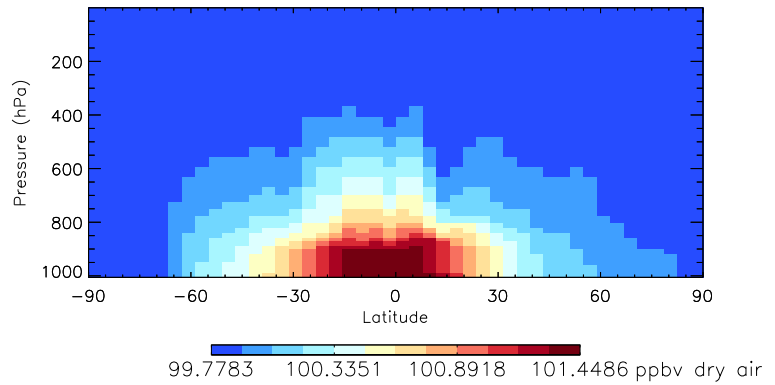

Tracer Curtain @ -180.000 - PASV - Jan

Tracer Curtain Zonal mean - PASV - Jan

Tracer Curtain @ -180.000 - PASV - Jan

GEOS-Chem v11-01d Zonal Mean and Curtain at 180E

trac_avg.v11-01d-geosp-RnPbBe.201301010000

Tracer Curtain Zonal mean - PASV - Apr

Tracer Curtain @ -180.000 - PASV - Apr

Tracer Curtain Zonal mean - PASV - Apr

Tracer Curtain @ -180.000 - PASV - Apr

Tracer Curtain Zonal mean - PASV - Apr

Tracer Curtain @ -180.000 - PASV - Apr