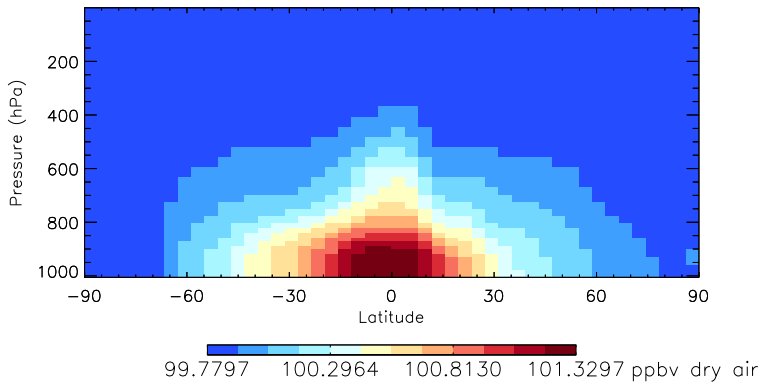

Tracer Curtain @ -180.000 - PASV - Jan

Tracer Curtain Zonal mean - PASV - Jan

Tracer Curtain @ -180.000 - PASV - Jan

GEOS-Chem v11-01d Zonal Mean and Curtain at 180E

trac_avg.v11-01d-geosp-RnPbBe.201301010000

Tracer Curtain Zonal mean - PASV - Apr

Tracer Curtain @ -180.000 - PASV - Apr

Tracer Curtain Zonal mean - PASV - Apr

Tracer Curtain @ -180.000 - PASV - Apr

Tracer Curtain Zonal mean - PASV - Apr

Tracer Curtain @ -180.000 - PASV - Apr