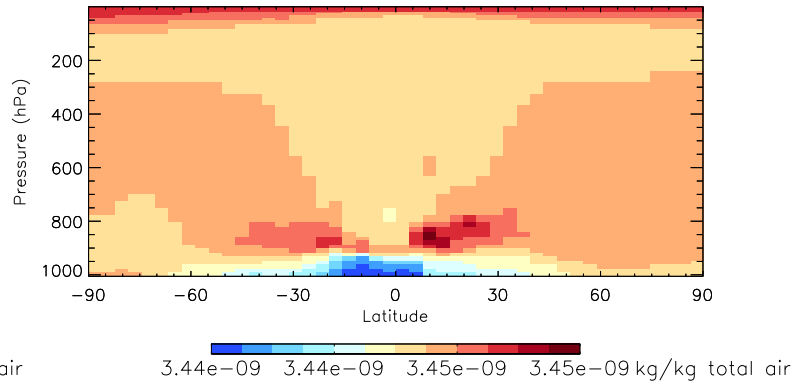

Tracer Curtain Zonal mean - PASV - Apr

Tracer Curtain @ -180.000 - PASV - Apr

Tracer Curtain Zonal mean - PASV - Apr

Tracer Curtain @ -180.000 - PASV - Apr

Tracer Curtain Zonal mean - PASV - Apr

Tracer Curtain @ -180.000 - PASV - Apr

GEOS-Chem v11-01d Zonal Mean and Curtain at 180E

trac_avg.v11-01d-geosfp-RnPbBe.201301010000

Tracer Curtain Zonal mean - PASV - Jul

Tracer Curtain @ -180.000 - PASV - Jul

Tracer Curtain Zonal mean - PASV - Jul