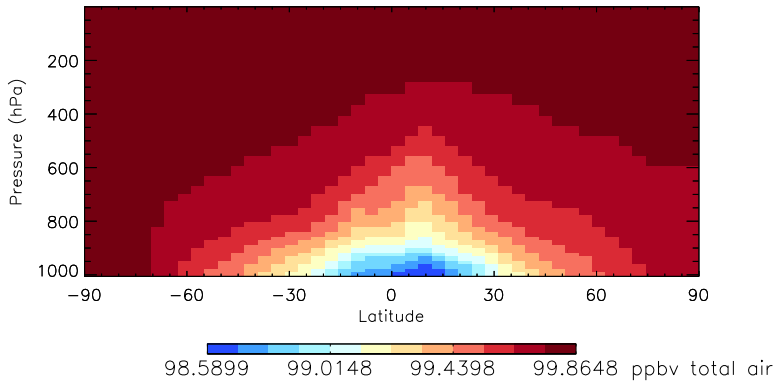

Tracer Curtain @ -180.000 - PASV - Jul

Tracer Curtain Zonal mean - PASV - Jul

Tracer Curtain @ -180.000 - PASV - Jul

GEOS-Chem v11-01d Zonal Mean and Curtain at 180E

trac_avg.v11-01d-geosp-RnPbBe.201301010000

Tracer Curtain Zonal mean - PASV - Oct

Tracer Curtain @ -180.000 - PASV - Oct

Tracer Curtain Zonal mean - PASV - Oct

Tracer Curtain @ -180.000 - PASV - Oct

Tracer Curtain Zonal mean - PASV - Oct

Tracer Curtain @ -180.000 - PASV - Oct