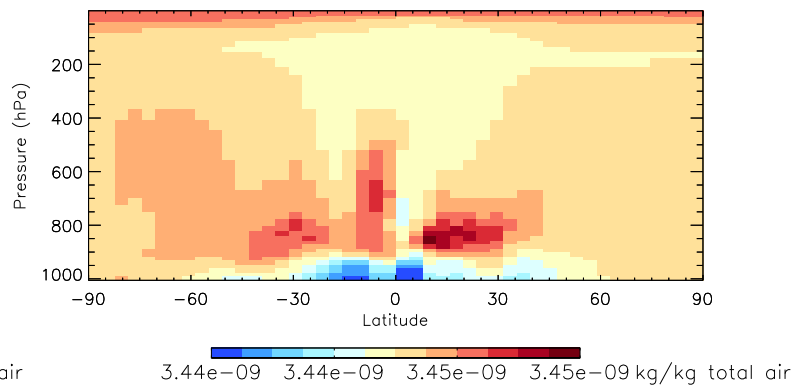

GEOS-Chem v11-01d Zonal Mean and Curtain at 180E

trac_avg.v11-01d-geosp-RnPbBe.201301010000

Tracer Curtain Zonal mean - PASV - Jan

Tracer Curtain @ -180.000 - PASV - Jan

Tracer Curtain Zonal mean - PASV - Jan

Tracer Curtain @ -180.000 - PASV - Jan

Tracer Curtain Zonal mean - PASV - Jan

Tracer Curtain @ -180.000 - PASV - Jan

GEOS-Chem v11-01d Zonal Mean and Curtain at 180E

trac_avg.v11-01d-geosp-RnPbBe.201301010000