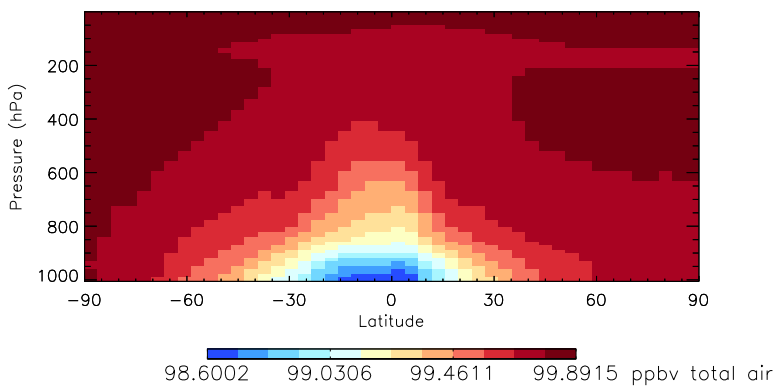

GEOS-Chem v11-01d Zonal Mean and Curtain at 180E

trac_avg.v11-01d-geosp-RnPbBe.201301010000

Tracer Curtain Zonal mean - PASV - Jan

Tracer Curtain @ -180.000 - PASV - Jan

Tracer Curtain Zonal mean - PASV - Jan

Tracer Curtain @ -180.000 - PASV - Jan

Tracer Curtain Zonal mean - PASV - Jan

Tracer Curtain @ -180.000 - PASV - Jan

GEOS-Chem v11-01d Zonal Mean and Curtain at 180E

trac_avg.v11-01d-geosp-RnPbBe.201301010000