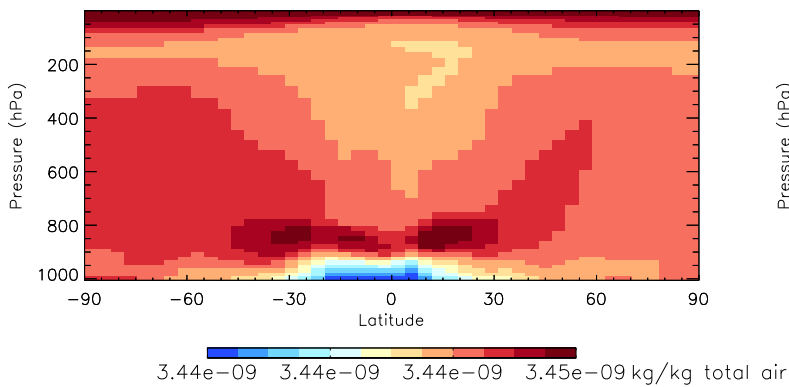

GEOS-Chem v11-01d Zonal Mean and Curtain at 180E

trac_avg.v11-01d-geosp-RnPbBe.201301010000

Tracer Curtain Zonal mean - PASV - Jan

Tracer Curtain @ -180.000 - PASV - Jan

Tracer Curtain Zonal mean - PASV - Jan

Tracer Curtain @ -180.000 - PASV - Jan

Tracer Curtain Zonal mean - PASV - Jan

Tracer Curtain @ -180.000 - PASV - Jan

GEOS-Chem v11-01d Zonal Mean and Curtain at 180E

trac_avg.v11-01d-geosp-RnPbBe.201301010000