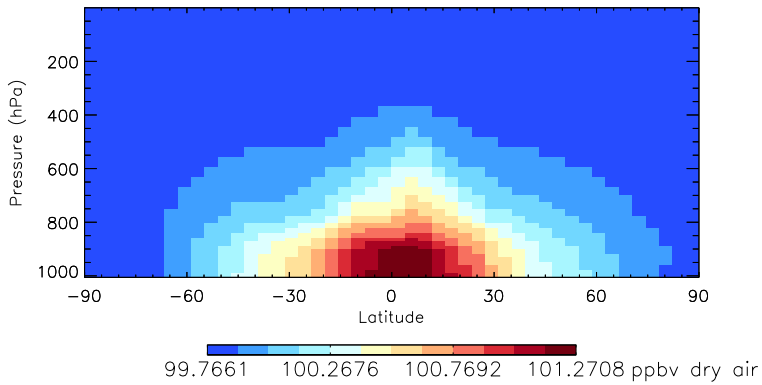

Tracer Curtain @ -180.000 - PASV - Jul

Tracer Curtain Zonal mean - PASV - Jul

Tracer Curtain @ -180.000 - PASV - Jul

GEOS-Chem v11-01d Zonal Mean and Curtain at 180E

trac_avg.v11-01d-geosp-RnPbBe.201301010000

Tracer Curtain Zonal mean - PASV - Oct

Tracer Curtain @ -180.000 - PASV - Oct

Tracer Curtain Zonal mean - PASV - Oct

Tracer Curtain @ -180.000 - PASV - Oct

Tracer Curtain Zonal mean - PASV - Oct

Tracer Curtain @ -180.000 - PASV - Oct