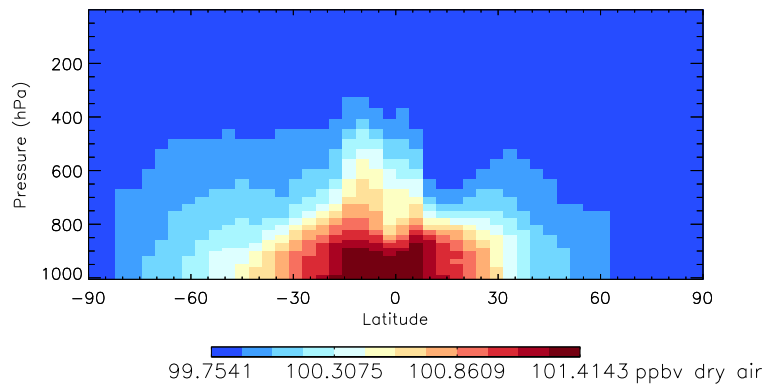

GEOS-Chem v11-01d Zonal Mean and Curtain at 180E

trac_avg.v11-01d-geosp-RnPbBe.201301010000

Tracer Curtain Zonal mean - PASV - Jan

Tracer Curtain @ -180.000 - PASV - Jan

Tracer Curtain Zonal mean - PASV - Jan

Tracer Curtain @ -180.000 - PASV - Jan

Tracer Curtain Zonal mean - PASV - Jan

Tracer Curtain @ -180.000 - PASV - Jan

GEOS-Chem v11-01d Zonal Mean and Curtain at 180E

trac_avg.v11-01d-geosp-RnPbBe.201301010000