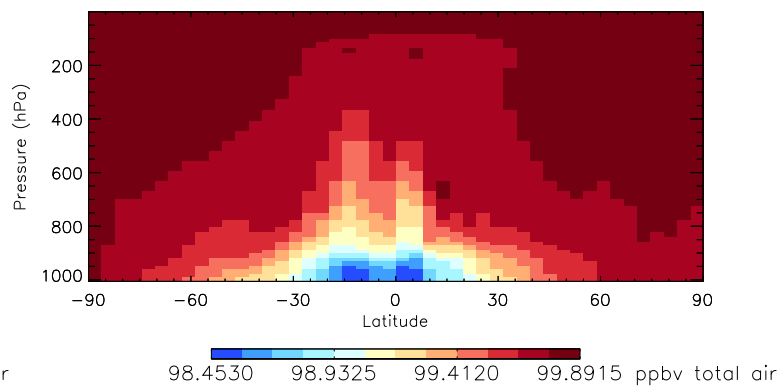

GEOS-Chem v11-01d Zonal Mean and Curtain at 180E

trac_avg.v11-01d-geosp-RnPbBe.201301010000

Tracer Curtain Zonal mean - PASV - Jan

Tracer Curtain @ -180.000 - PASV - Jan

Tracer Curtain Zonal mean - PASV - Jan

Tracer Curtain @ -180.000 - PASV - Jan

Tracer Curtain Zonal mean - PASV - Jan

Tracer Curtain @ -180.000 - PASV - Jan

GEOS-Chem v11-01d Zonal Mean and Curtain at 180E

trac_avg.v11-01d-geosp-RnPbBe.201301010000