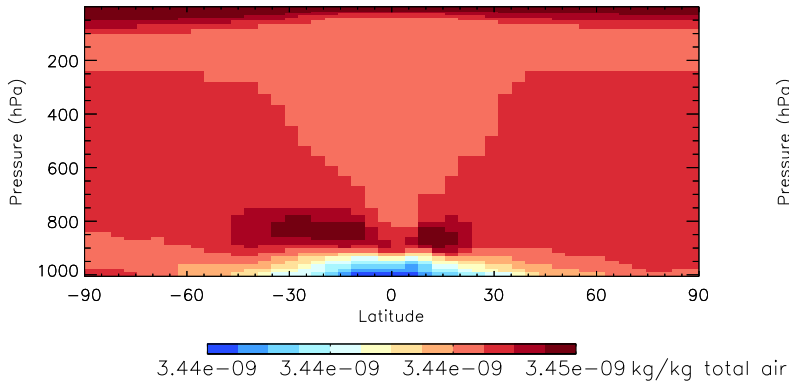

Tracer Curtain Zonal mean - PASV - Apr

Tracer Curtain @ -180.000 - PASV - Apr

Tracer Curtain Zonal mean - PASV - Apr

Tracer Curtain @ -180.000 - PASV - Apr

Tracer Curtain Zonal mean - PASV - Apr

Tracer Curtain @ -180.000 - PASV - Apr

GEOS-Chem v11-01d Zonal Mean and Curtain at 180E

trac_avg.v11-01d-geosfp-RnPbBe.201301010000

Tracer Curtain Zonal mean - PASV - Jul

Tracer Curtain @ -180.000 - PASV - Jul

Tracer Curtain Zonal mean - PASV - Jul