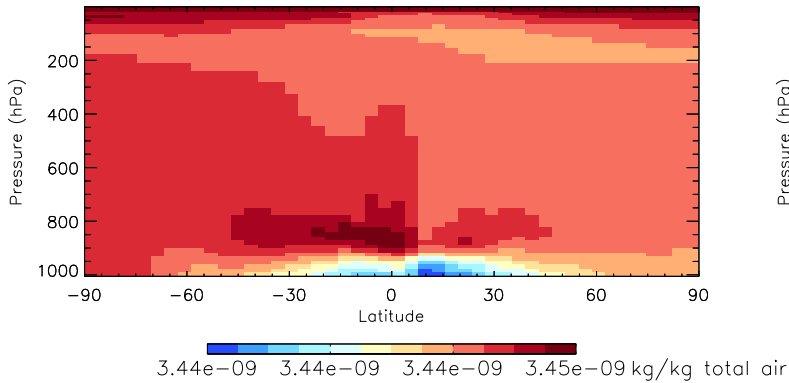

Tracer Curtain @ -180.000 - PASV - Jul

Tracer Curtain Zonal mean - PASV - Jul

Tracer Curtain @ -180.000 - PASV - Jul

GEOS-Chem v11-01d Zonal Mean and Curtain at 180E

trac_avg.v11-01d-geosp-RnPbBe.201301010000

Tracer Curtain Zonal mean - PASV - Oct

Tracer Curtain @ -180.000 - PASV - Oct

Tracer Curtain Zonal mean - PASV - Oct

Tracer Curtain @ -180.000 - PASV - Oct

Tracer Curtain Zonal mean - PASV - Oct

Tracer Curtain @ -180.000 - PASV - Oct