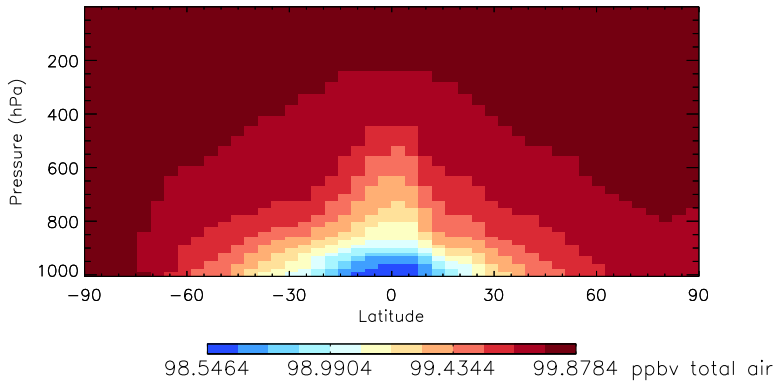

Tracer Curtain @ -180.000 - PASV - Jan

Tracer Curtain Zonal mean - PASV - Jan

Tracer Curtain @ -180.000 - PASV - Jan

GEOS-Chem v11-01d Zonal Mean and Curtain at 180E

trac_avg.v11-01d-geosp-RnPbBe.201301010000

Tracer Curtain Zonal mean - PASV - Apr

Tracer Curtain @ -180.000 - PASV - Apr

Tracer Curtain Zonal mean - PASV - Apr

Tracer Curtain @ -180.000 - PASV - Apr

Tracer Curtain Zonal mean - PASV - Apr

Tracer Curtain @ -180.000 - PASV - Apr