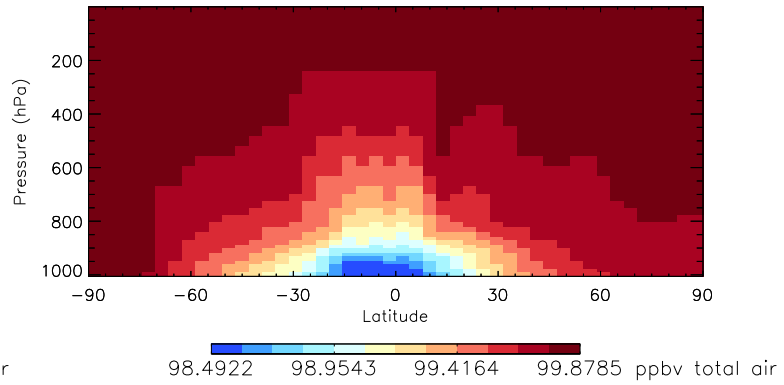

Tracer Curtain Zonal mean - PASV - Apr

Tracer Curtain @ -180.000 - PASV - Apr

Tracer Curtain Zonal mean - PASV - Apr

Tracer Curtain @ -180.000 - PASV - Apr

Tracer Curtain Zonal mean - PASV - Apr

Tracer Curtain @ -180.000 - PASV - Apr

GEOS-Chem v11-01d Zonal Mean and Curtain at 180E

trac_avg.v11-01d-geosfp-RnPbBe.201301010000

Tracer Curtain Zonal mean - PASV - Jul

Tracer Curtain @ -180.000 - PASV - Jul

Tracer Curtain Zonal mean - PASV - Jul