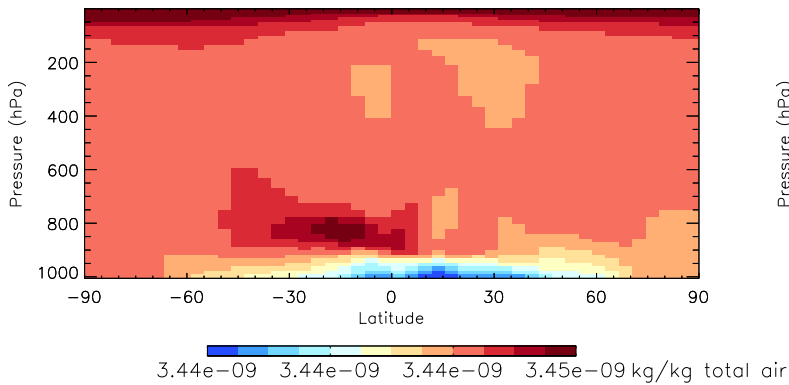

Tracer Curtain Zonal mean - PASV - Apr

Tracer Curtain @ -180.000 - PASV - Apr

Tracer Curtain Zonal mean - PASV - Apr

Tracer Curtain @ -180.000 - PASV - Apr

Tracer Curtain Zonal mean - PASV - Apr

Tracer Curtain @ -180.000 - PASV - Apr

GEOS-Chem v11-01d Zonal Mean and Curtain at 180E

trac_avg.v11-01d-geosfp-RnPbBe.201301010000

Tracer Curtain Zonal mean - PASV - Jul

Tracer Curtain @ -180.000 - PASV - Jul

Tracer Curtain Zonal mean - PASV - Jul

Tracer Curtain @ -180.000 - PASV - Jul

Tracer Curtain Zonal mean - PASV - Jul

Tracer Curtain @ -180.000 - PASV - Jul

GEOS-Chem v11-01d Zonal Mean and Curtain at 180E

trac_avg.v11-01d-geosp-RnPbBe.201301010000