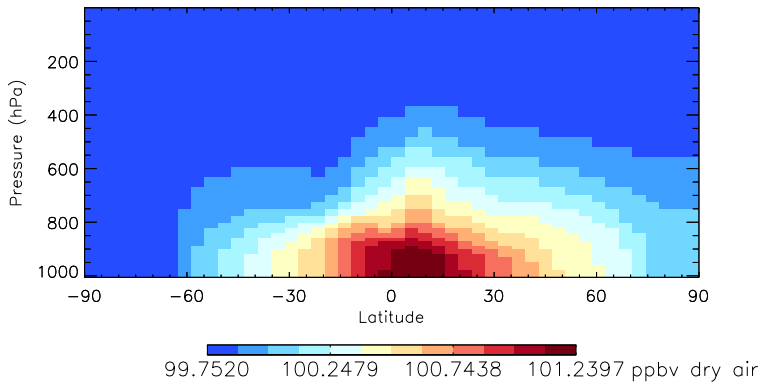

Tracer Curtain Zonal mean - PASV - Apr

Tracer Curtain @ -180.000 - PASV - Apr

Tracer Curtain Zonal mean - PASV - Apr

Tracer Curtain @ -180.000 - PASV - Apr

Tracer Curtain Zonal mean - PASV - Apr

Tracer Curtain @ -180.000 - PASV - Apr

GEOS-Chem v11-01d Zonal Mean and Curtain at 180E

trac_avg.v11-01d-geosfp-RnPbBe.201301010000

Tracer Curtain Zonal mean - PASV - Jul

Tracer Curtain @ -180.000 - PASV - Jul

Tracer Curtain Zonal mean - PASV - Jul