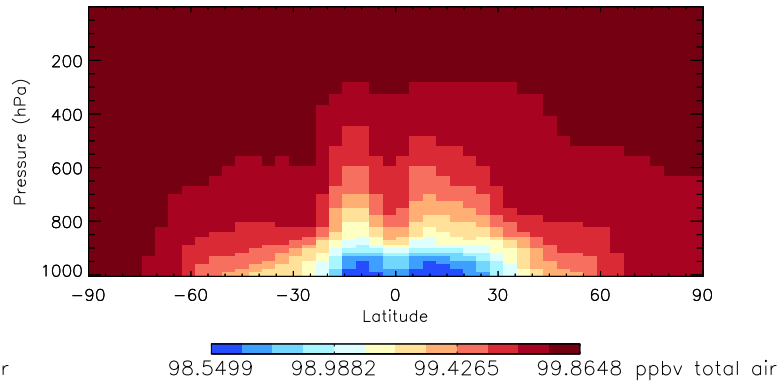

Tracer Curtain @ -180.000 - PASV - Jul

Tracer Curtain Zonal mean - PASV - Jul

Tracer Curtain @ -180.000 - PASV - Jul

GEOS-Chem v11-01d Zonal Mean and Curtain at 180E

trac_avg.v11-01d-geosp-RnPbBe.201301010000

Tracer Curtain Zonal mean - PASV - Oct

Tracer Curtain @ -180.000 - PASV - Oct

Tracer Curtain Zonal mean - PASV - Oct

Tracer Curtain @ -180.000 - PASV - Oct

Tracer Curtain Zonal mean - PASV - Oct

Tracer Curtain @ -180.000 - PASV - Oct