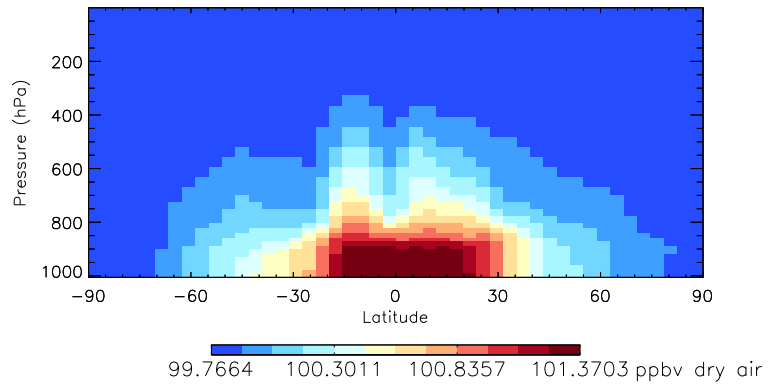

Tracer Curtain @ -180.000 - PASV - Jul

Tracer Curtain Zonal mean - PASV - Jul

Tracer Curtain @ -180.000 - PASV - Jul

GEOS-Chem v11-01d Zonal Mean and Curtain at 180E

trac_avg.v11-01d-geosp-RnPbBe.201301010000

Tracer Curtain Zonal mean - PASV - Oct

Tracer Curtain @ -180.000 - PASV - Oct

Tracer Curtain Zonal mean - PASV - Oct

Tracer Curtain @ -180.000 - PASV - Oct

Tracer Curtain Zonal mean - PASV - Oct

Tracer Curtain @ -180.000 - PASV - Oct