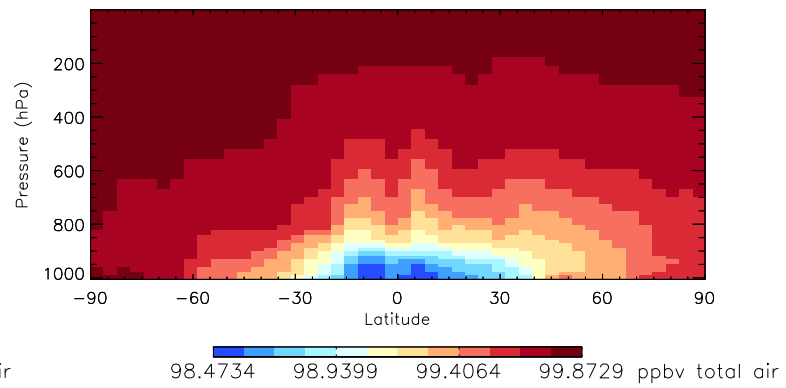

Tracer Curtain Zonal mean - PASV - Apr

Tracer Curtain @ -180.000 - PASV - Apr

Tracer Curtain Zonal mean - PASV - Apr

Tracer Curtain @ -180.000 - PASV - Apr

Tracer Curtain Zonal mean - PASV - Apr

Tracer Curtain @ -180.000 - PASV - Apr

GEOS-Chem v11-01d Zonal Mean and Curtain at 180E

trac_avg.v11-01d-geosfp-RnPbBe.201301010000

Tracer Curtain Zonal mean - PASV - Jul

Tracer Curtain @ -180.000 - PASV - Jul

Tracer Curtain Zonal mean - PASV - Jul

Tracer Curtain @ -180.000 - PASV - Jul

Tracer Curtain Zonal mean - PASV - Jul

Tracer Curtain @ -180.000 - PASV - Jul

GEOS-Chem v11-01d Zonal Mean and Curtain at 180E

trac_avg.v11-01d-geosp-RnPbBe.201301010000