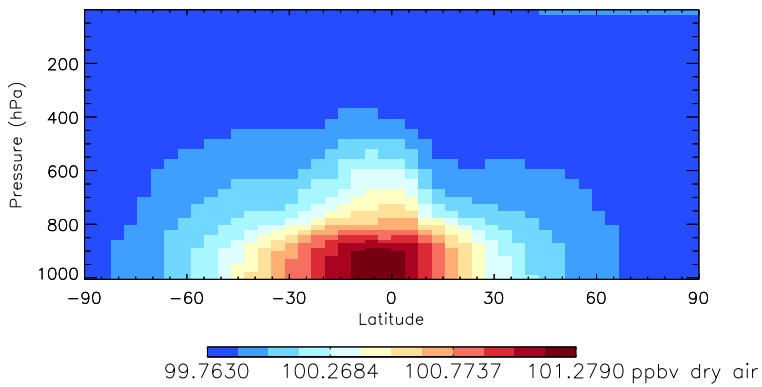

GEOS-Chem v11-01d Zonal Mean and Curtain at 180E

trac_avg.v11-01d-geosp-RnPbBe.201301010000

Tracer Curtain Zonal mean - PASV - Jan

Tracer Curtain @ -180.000 - PASV - Jan

Tracer Curtain Zonal mean - PASV - Jan

Tracer Curtain @ -180.000 - PASV - Jan

Tracer Curtain Zonal mean - PASV - Jan

Tracer Curtain @ -180.000 - PASV - Jan

GEOS-Chem v11-01d Zonal Mean and Curtain at 180E

trac_avg.v11-01d-geosp-RnPbBe.201301010000