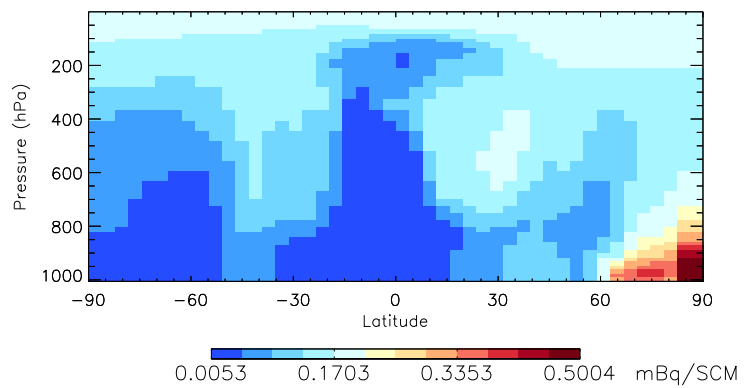

GEOS-Chem v11-01d Zonal mean and curtain at 180E

trac_avg.v11-01d-geosfp-RnPbBe.Jan

Tracer Curtain Zonal mean - Rn

Tracer Curtain @ -180.000 - Rn

Tracer Curtain Zonal mean - Pb

Tracer Curtain @ -180.000 - Pb

Tracer Curtain Zonal mean - Be7

Tracer Curtain @ -180.000 - Be7