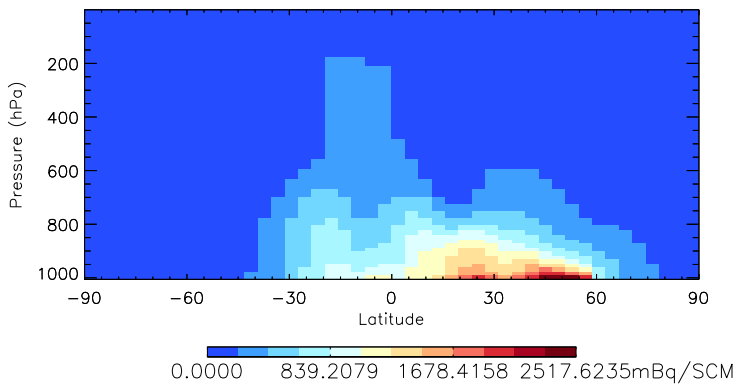

GEOS-Chem v11-01d Zonal mean and curtain at 180E

trac_avg.v11-01d-geosfp-RnPbBe.Jan

Tracer Curtain Zonal mean - Rn

Tracer Curtain @ -180.000 - Rn

Tracer Curtain Zonal mean - Pb

Tracer Curtain @ -180.000 - Pb

Tracer Curtain Zonal mean - Be7

Tracer Curtain @ -180.000 - Be7