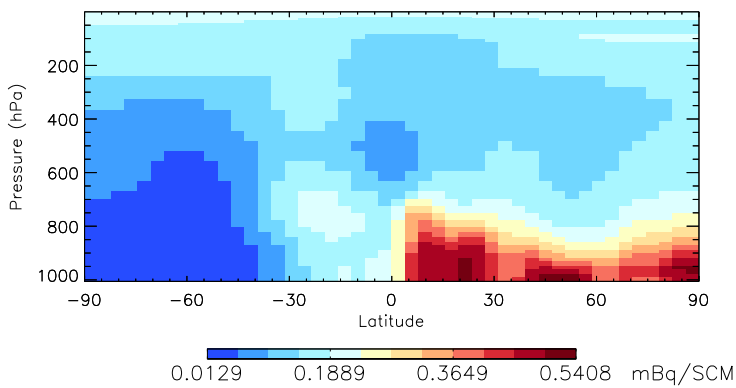

GEOS-Chem v11-01d Zonal mean and curtain at 180E

trac_avg.v11-01d-geosfp-RnPbBe.Jan

Tracer Curtain Zonal mean - Rn

Tracer Curtain @ -180.000 - Rn

Tracer Curtain Zonal mean - Pb

Tracer Curtain @ -180.000 - Pb

Tracer Curtain Zonal mean - Be7

Tracer Curtain @ -180.000 - Be7