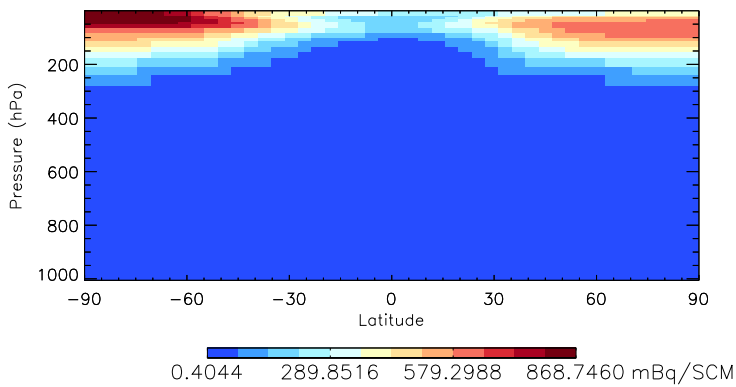

GEOS-Chem v11-01d Zonal mean and curtain at 180E

trac_avg.v11-01d-geosfp-RnPbBe.Jan

Tracer Curtain Zonal mean - Rn

Tracer Curtain @ -180.000 - Rn

Tracer Curtain Zonal mean - Pb

Tracer Curtain @ -180.000 - Pb

Tracer Curtain Zonal mean - Be7

Tracer Curtain @ -180.000 - Be7