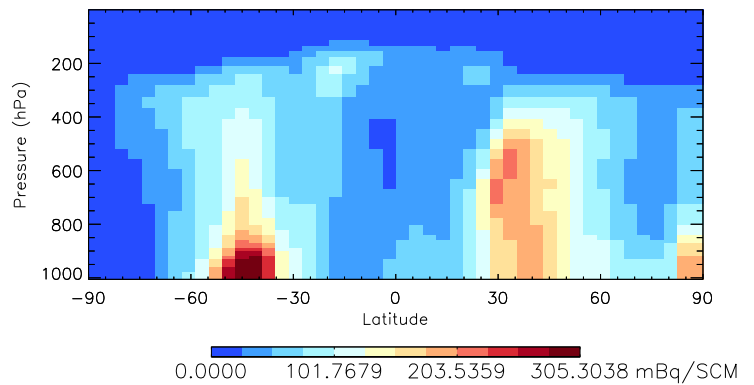

GEOS-Chem v11-01d Zonal mean and curtain at 180E

trac_avg.v11-01d-geosfp-RnPbBe.Jan

Tracer Curtain Zonal mean - Rn

Tracer Curtain @ -180.000 - Rn

Tracer Curtain Zonal mean - Pb

Tracer Curtain @ -180.000 - Pb

Tracer Curtain Zonal mean - Be7

Tracer Curtain @ -180.000 - Be7