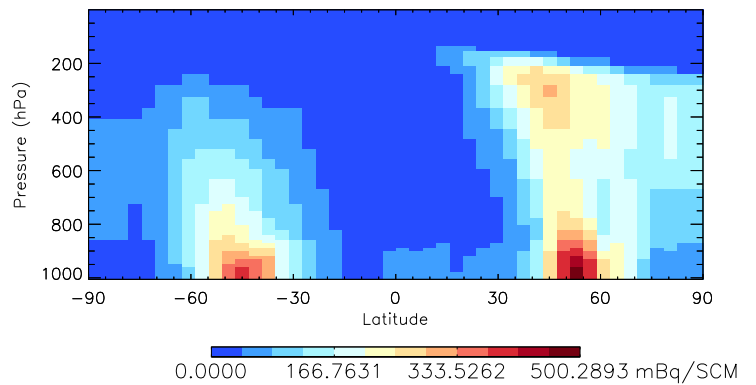

GEOS-Chem v11-01d Zonal mean and curtain at 180E

trac_avg.v11-01d-geosfp-RnPbBe.Jul

Tracer Curtain Zonal mean - Rn

Tracer Curtain @ -180.000 - Rn

Tracer Curtain Zonal mean - Pb

Tracer Curtain @ -180.000 - Pb

Tracer Curtain Zonal mean - Be7

Tracer Curtain @ -180.000 - Be7