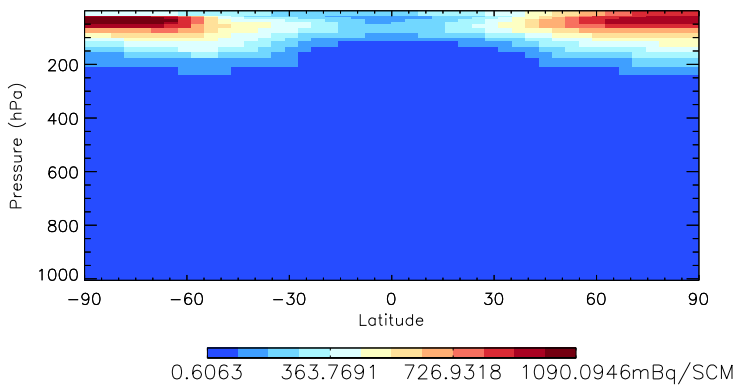

GEOS-Chem v11-01d Zonal mean and curtain at 180E

trac_avg.v11-01d-geosfp-RnPbBe.Jul

Tracer Curtain Zonal mean - Rn

Tracer Curtain @ -180.000 - Rn

Tracer Curtain Zonal mean - Pb

Tracer Curtain @ -180.000 - Pb

Tracer Curtain Zonal mean - Be7

Tracer Curtain @ -180.000 - Be7