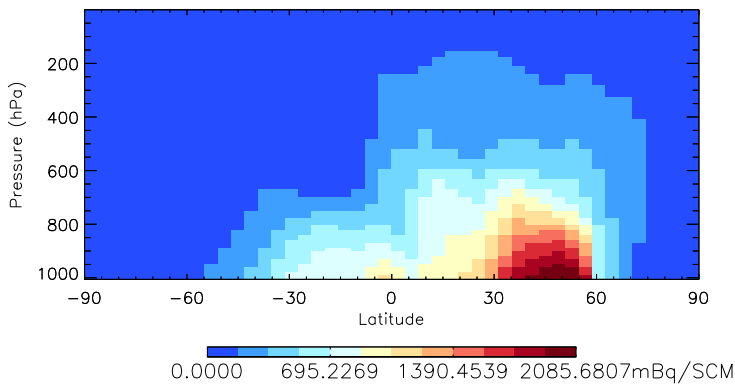

GEOS-Chem v11-01d Zonal mean and curtain at 180E

trac_avg.v11-01d-geosfp-RnPbBe.Jul

Tracer Curtain Zonal mean - Rn

Tracer Curtain @ -180.000 - Rn

Tracer Curtain Zonal mean - Pb

Tracer Curtain @ -180.000 - Pb

Tracer Curtain Zonal mean - Be7

Tracer Curtain @ -180.000 - Be7