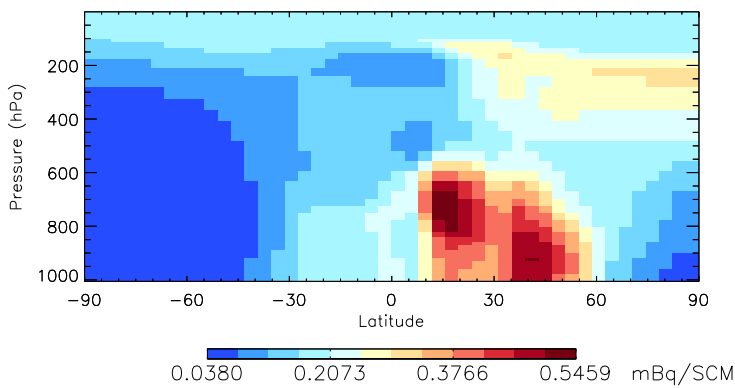

GEOS-Chem v11-01d Zonal mean and curtain at 180E

trac_avg.v11-01d-geosfp-RnPbBe.Jul

Tracer Curtain Zonal mean - Rn

Tracer Curtain @ -180.000 - Rn

Tracer Curtain Zonal mean - Pb

Tracer Curtain @ -180.000 - Pb

Tracer Curtain Zonal mean - Be7

Tracer Curtain @ -180.000 - Be7