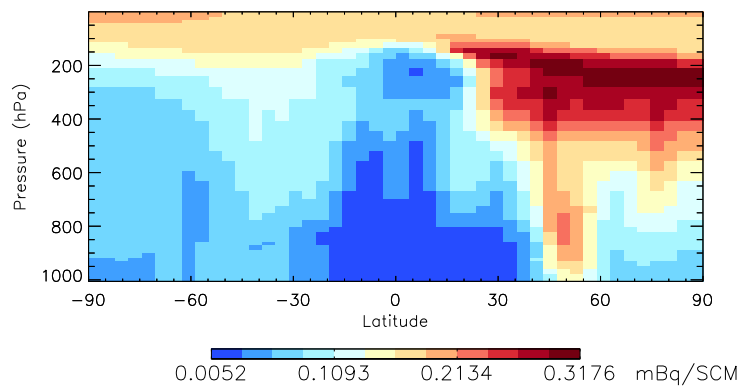

GEOS-Chem v11-01d Zonal mean and curtain at 180E

trac_avg.v11-01d-geosfp-RnPbBe.Jul

Tracer Curtain Zonal mean - Rn

Tracer Curtain @ -180.000 - Rn

Tracer Curtain Zonal mean - Pb

Tracer Curtain @ -180.000 - Pb

Tracer Curtain Zonal mean - Be7

Tracer Curtain @ -180.000 - Be7