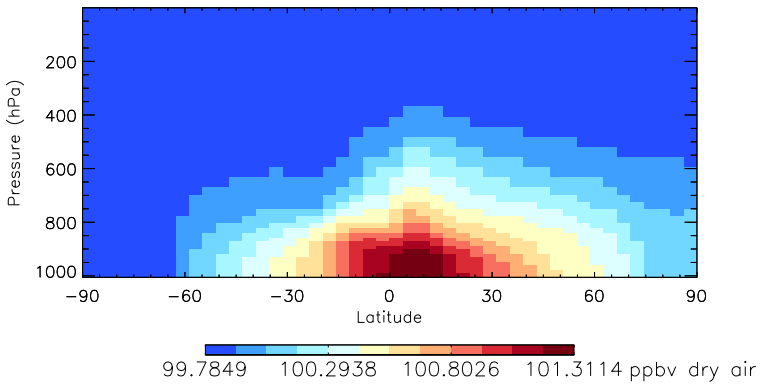

Tracer Curtain Zonal mean - PASV - Apr

Tracer Curtain @ -180.000 - PASV - Apr

Tracer Curtain Zonal mean - PASV - Apr

Tracer Curtain @ -180.000 - PASV - Apr

Tracer Curtain Zonal mean - PASV - Apr

Tracer Curtain @ -180.000 - PASV - Apr

GEOS-Chem v11-01d Zonal Mean and Curtain at 180E

trac_avg.v11-01d-geosfp-RnPbBe.201301010000

Tracer Curtain Zonal mean - PASV - Jul

Tracer Curtain @ -180.000 - PASV - Jul

Tracer Curtain Zonal mean - PASV - Jul