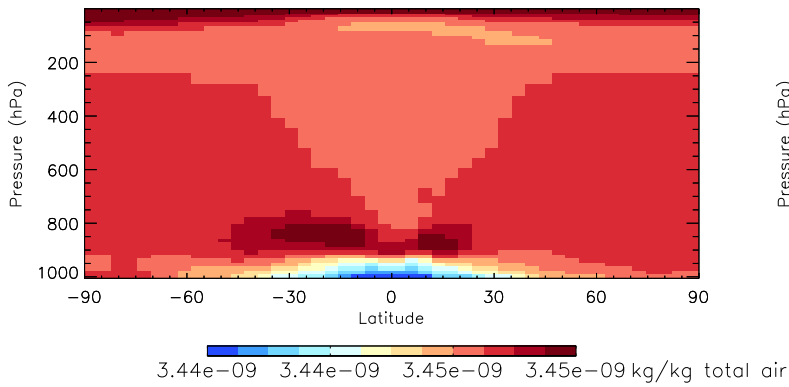

Tracer Curtain Zonal mean - PASV - Apr

Tracer Curtain @ -180.000 - PASV - Apr

Tracer Curtain Zonal mean - PASV - Apr

Tracer Curtain @ -180.000 - PASV - Apr

Tracer Curtain Zonal mean - PASV - Apr

Tracer Curtain @ -180.000 - PASV - Apr

GEOS-Chem v11-01d Zonal Mean and Curtain at 180E

trac_avg.v11-01d-geosfp-RnPbBe.201301010000

Tracer Curtain Zonal mean - PASV - Jul

Tracer Curtain @ -180.000 - PASV - Jul

Tracer Curtain Zonal mean - PASV - Jul