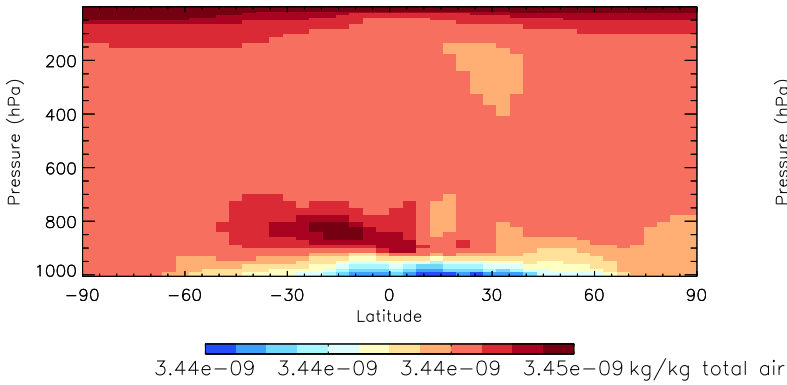

Tracer Curtain Zonal mean - PASV - Apr

Tracer Curtain @ -180.000 - PASV - Apr

Tracer Curtain Zonal mean - PASV - Apr

Tracer Curtain @ -180.000 - PASV - Apr

Tracer Curtain Zonal mean - PASV - Apr

Tracer Curtain @ -180.000 - PASV - Apr

GEOS-Chem v11-01d Zonal Mean and Curtain at 180E

trac_avg.v11-01d-geosfp-RnPbBe.201301010000

Tracer Curtain Zonal mean - PASV - Jul

Tracer Curtain @ -180.000 - PASV - Jul

Tracer Curtain Zonal mean - PASV - Jul

Tracer Curtain @ -180.000 - PASV - Jul

Tracer Curtain Zonal mean - PASV - Jul

Tracer Curtain @ -180.000 - PASV - Jul

GEOS-Chem v11-01d Zonal Mean and Curtain at 180E

trac_avg.v11-01d-geosp-RnPbBe.201301010000