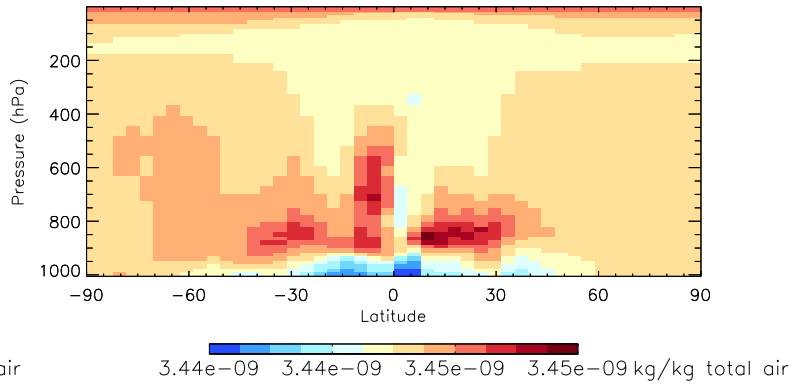

GEOS-Chem v11-01d Zonal Mean and Curtain at 180E

trac_avg.v11-01d-geosp-RnPbBe.201301010000

Tracer Curtain Zonal mean - PASV - Jan

Tracer Curtain @ -180.000 - PASV - Jan

Tracer Curtain Zonal mean - PASV - Jan

Tracer Curtain @ -180.000 - PASV - Jan

Tracer Curtain Zonal mean - PASV - Jan

Tracer Curtain @ -180.000 - PASV - Jan

GEOS-Chem v11-01d Zonal Mean and Curtain at 180E

trac_avg.v11-01d-geosp-RnPbBe.201301010000