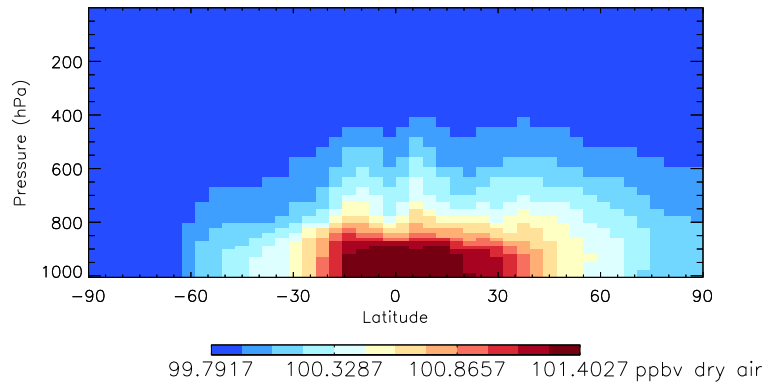

Tracer Curtain Zonal mean - PASV - Apr

Tracer Curtain @ -180.000 - PASV - Apr

Tracer Curtain Zonal mean - PASV - Apr

Tracer Curtain @ -180.000 - PASV - Apr

Tracer Curtain Zonal mean - PASV - Apr

Tracer Curtain @ -180.000 - PASV - Apr

GEOS-Chem v11-01d Zonal Mean and Curtain at 180E

trac_avg.v11-01d-geosfp-RnPbBe.201301010000

Tracer Curtain Zonal mean - PASV - Jul

Tracer Curtain @ -180.000 - PASV - Jul

Tracer Curtain Zonal mean - PASV - Jul