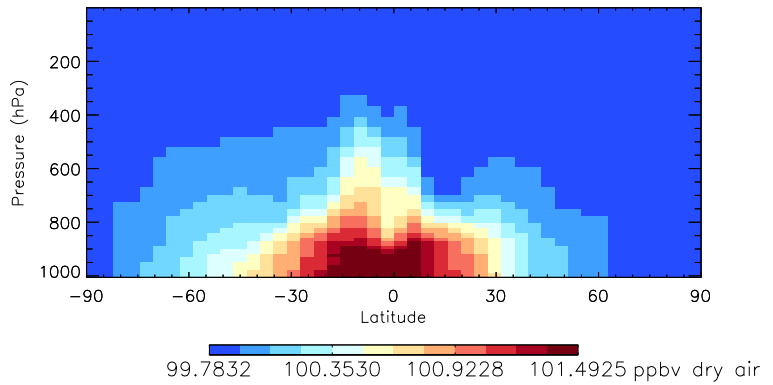

GEOS-Chem v11-01d Zonal Mean and Curtain at 180E

trac_avg.v11-01d-geosp-RnPbBe.201301010000

Tracer Curtain Zonal mean - PASV - Jan

Tracer Curtain @ -180.000 - PASV - Jan

Tracer Curtain Zonal mean - PASV - Jan

Tracer Curtain @ -180.000 - PASV - Jan

Tracer Curtain Zonal mean - PASV - Jan

Tracer Curtain @ -180.000 - PASV - Jan

GEOS-Chem v11-01d Zonal Mean and Curtain at 180E

trac_avg.v11-01d-geosp-RnPbBe.201301010000