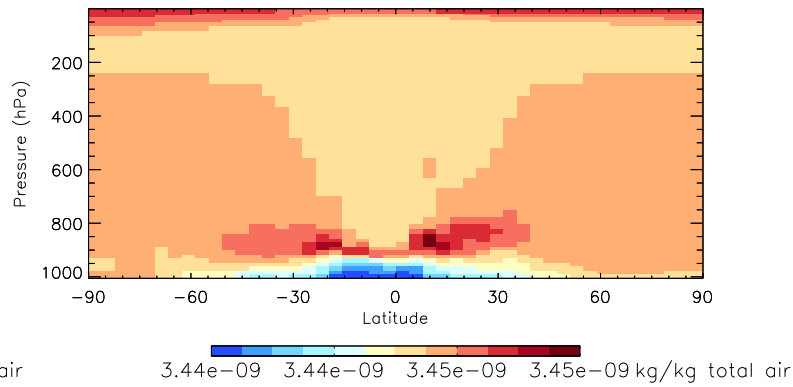

Tracer Curtain Zonal mean - PASV - Apr

Tracer Curtain @ -180.000 - PASV - Apr

Tracer Curtain Zonal mean - PASV - Apr

Tracer Curtain @ -180.000 - PASV - Apr

Tracer Curtain Zonal mean - PASV - Apr

Tracer Curtain @ -180.000 - PASV - Apr

GEOS-Chem v11-01d Zonal Mean and Curtain at 180E

trac_avg.v11-01d-geosfp-RnPbBe.201301010000

Tracer Curtain Zonal mean - PASV - Jul

Tracer Curtain @ -180.000 - PASV - Jul

Tracer Curtain Zonal mean - PASV - Jul