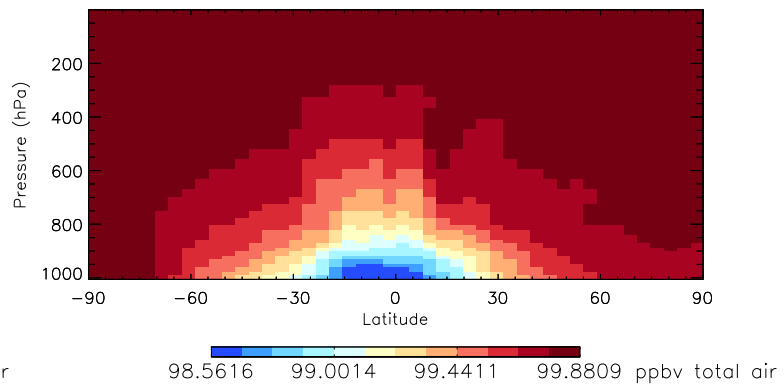

Tracer Curtain Zonal mean - PASV - Apr

Tracer Curtain @ -180.000 - PASV - Apr

Tracer Curtain Zonal mean - PASV - Apr

Tracer Curtain @ -180.000 - PASV - Apr

Tracer Curtain Zonal mean - PASV - Apr

Tracer Curtain @ -180.000 - PASV - Apr

GEOS-Chem v11-01d Zonal Mean and Curtain at 180E

trac_avg.v11-01d-geosfp-RnPbBe.201301010000

Tracer Curtain Zonal mean - PASV - Jul

Tracer Curtain @ -180.000 - PASV - Jul

Tracer Curtain Zonal mean - PASV - Jul