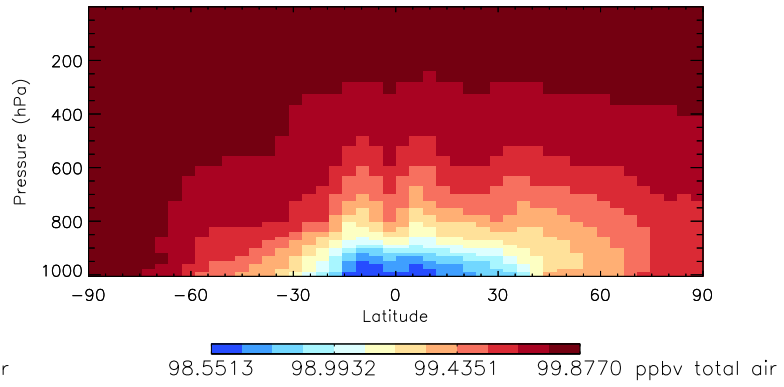

Tracer Curtain Zonal mean - PASV - Apr

Tracer Curtain @ -180.000 - PASV - Apr

Tracer Curtain Zonal mean - PASV - Apr

Tracer Curtain @ -180.000 - PASV - Apr

Tracer Curtain Zonal mean - PASV - Apr

Tracer Curtain @ -180.000 - PASV - Apr

GEOS-Chem v11-01d Zonal Mean and Curtain at 180E

trac_avg.v11-01d-geosfp-RnPbBe.201301010000

Tracer Curtain Zonal mean - PASV - Jul

Tracer Curtain @ -180.000 - PASV - Jul

Tracer Curtain Zonal mean - PASV - Jul

Tracer Curtain @ -180.000 - PASV - Jul

Tracer Curtain Zonal mean - PASV - Jul

Tracer Curtain @ -180.000 - PASV - Jul

GEOS-Chem v11-01d Zonal Mean and Curtain at 180E

trac_avg.v11-01d-geosp-RnPbBe.201301010000