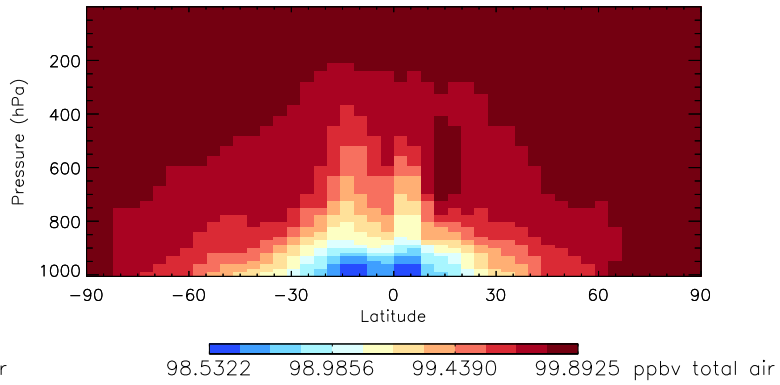

GEOS-Chem v11-01d Zonal Mean and Curtain at 180E

trac_avg.v11-01d-geosp-RnPbBe.201301010000

Tracer Curtain Zonal mean - PASV - Jan

Tracer Curtain @ -180.000 - PASV - Jan

Tracer Curtain Zonal mean - PASV - Jan

Tracer Curtain @ -180.000 - PASV - Jan

Tracer Curtain Zonal mean - PASV - Jan

Tracer Curtain @ -180.000 - PASV - Jan

GEOS-Chem v11-01d Zonal Mean and Curtain at 180E

trac_avg.v11-01d-geosp-RnPbBe.201301010000