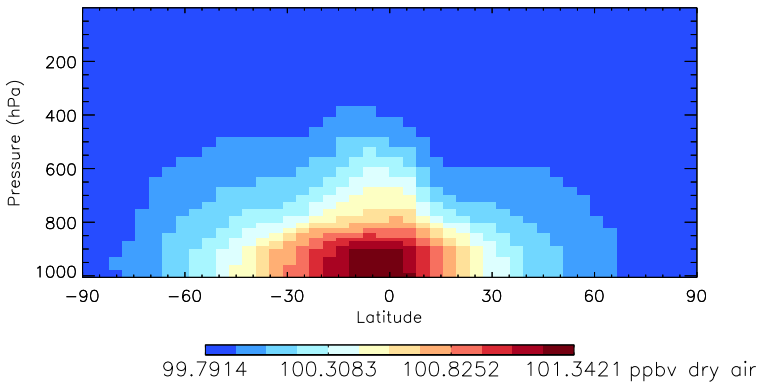

GEOS-Chem v11-01d Zonal Mean and Curtain at 180E

trac_avg.v11-01d-geosp-RnPbBe.201301010000

Tracer Curtain Zonal mean - PASV - Jan

Tracer Curtain @ -180.000 - PASV - Jan

Tracer Curtain Zonal mean - PASV - Jan

Tracer Curtain @ -180.000 - PASV - Jan

Tracer Curtain Zonal mean - PASV - Jan

Tracer Curtain @ -180.000 - PASV - Jan

GEOS-Chem v11-01d Zonal Mean and Curtain at 180E

trac_avg.v11-01d-geosp-RnPbBe.201301010000