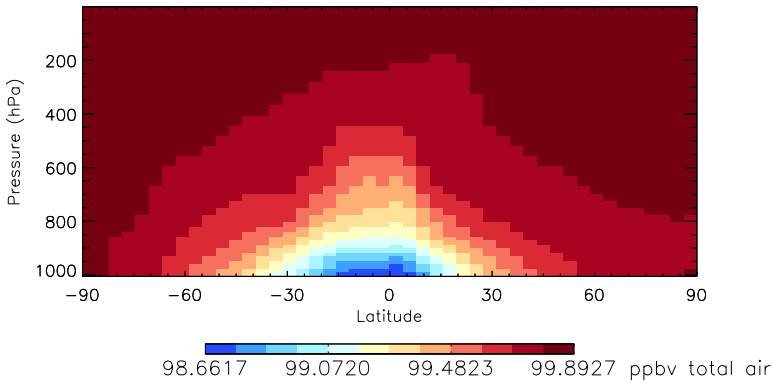

GEOS-Chem v11-01d Zonal Mean and Curtain at 180E

trac_avg.v11-01d-geosp-RnPbBe.201301010000

Tracer Curtain Zonal mean - PASV - Jan

Tracer Curtain @ -180.000 - PASV - Jan

Tracer Curtain Zonal mean - PASV - Jan

Tracer Curtain @ -180.000 - PASV - Jan

Tracer Curtain Zonal mean - PASV - Jan

Tracer Curtain @ -180.000 - PASV - Jan

GEOS-Chem v11-01d Zonal Mean and Curtain at 180E

trac_avg.v11-01d-geosp-RnPbBe.201301010000