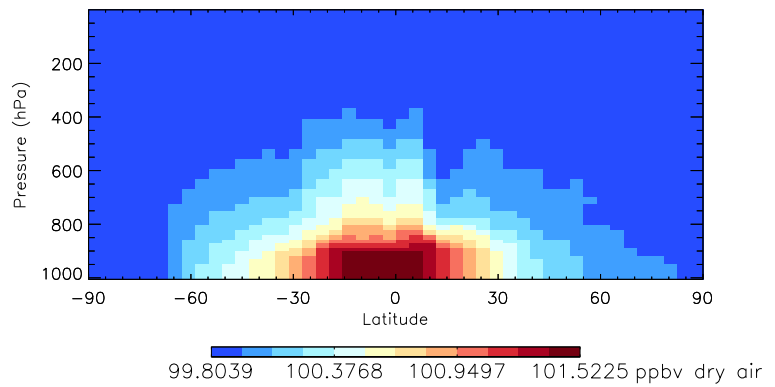

Tracer Curtain @ -180.000 - PASV - Jan

Tracer Curtain Zonal mean - PASV - Jan

Tracer Curtain @ -180.000 - PASV - Jan

GEOS-Chem v11-01d Zonal Mean and Curtain at 180E

trac_avg.v11-01d-geosp-RnPbBe.201301010000

Tracer Curtain Zonal mean - PASV - Apr

Tracer Curtain @ -180.000 - PASV - Apr

Tracer Curtain Zonal mean - PASV - Apr

Tracer Curtain @ -180.000 - PASV - Apr

Tracer Curtain Zonal mean - PASV - Apr

Tracer Curtain @ -180.000 - PASV - Apr