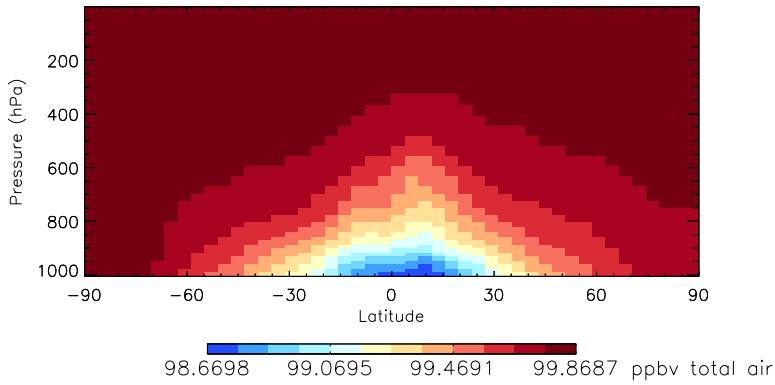

Tracer Curtain @ -180.000 - PASV - Jul

Tracer Curtain Zonal mean - PASV - Jul

Tracer Curtain @ -180.000 - PASV - Jul

GEOS-Chem v11-01d Zonal Mean and Curtain at 180E

trac_avg.v11-01d-geosp-RnPbBe.201301010000

Tracer Curtain Zonal mean - PASV - Oct

Tracer Curtain @ -180.000 - PASV - Oct

Tracer Curtain Zonal mean - PASV - Oct

Tracer Curtain @ -180.000 - PASV - Oct

Tracer Curtain Zonal mean - PASV - Oct

Tracer Curtain @ -180.000 - PASV - Oct