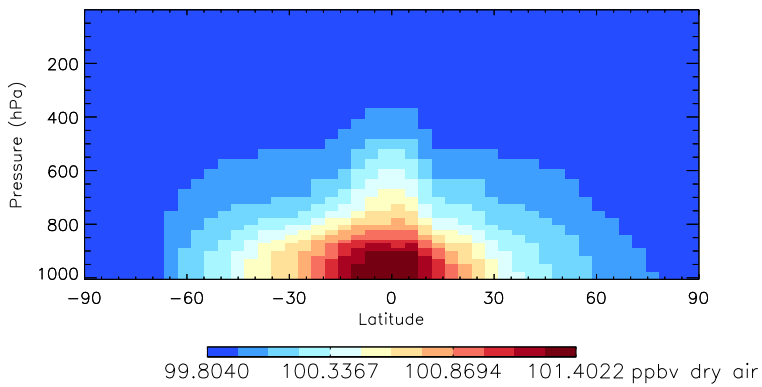

Tracer Curtain @ -180.000 - PASV - Jan

Tracer Curtain Zonal mean - PASV - Jan

Tracer Curtain @ -180.000 - PASV - Jan

GEOS-Chem v11-01d Zonal Mean and Curtain at 180E

trac_avg.v11-01d-geosp-RnPbBe.201301010000

Tracer Curtain Zonal mean - PASV - Apr

Tracer Curtain @ -180.000 - PASV - Apr

Tracer Curtain Zonal mean - PASV - Apr

Tracer Curtain @ -180.000 - PASV - Apr

Tracer Curtain Zonal mean - PASV - Apr

Tracer Curtain @ -180.000 - PASV - Apr