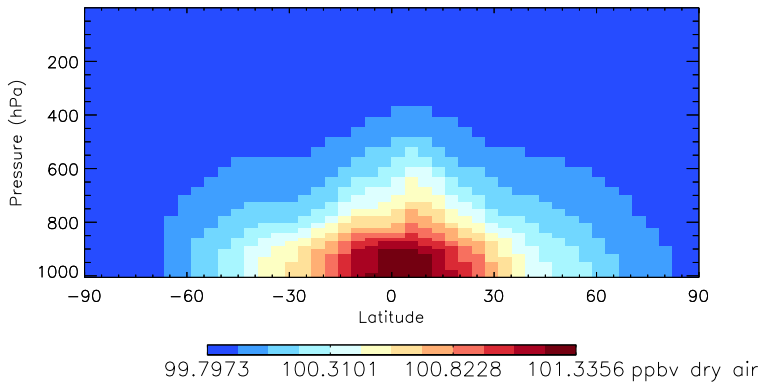

Tracer Curtain @ -180.000 - PASV - Jul

Tracer Curtain Zonal mean - PASV - Jul

Tracer Curtain @ -180.000 - PASV - Jul

GEOS-Chem v11-01d Zonal Mean and Curtain at 180E

trac_avg.v11-01d-geosp-RnPbBe.201301010000

Tracer Curtain Zonal mean - PASV - Oct

Tracer Curtain @ -180.000 - PASV - Oct

Tracer Curtain Zonal mean - PASV - Oct

Tracer Curtain @ -180.000 - PASV - Oct

Tracer Curtain Zonal mean - PASV - Oct

Tracer Curtain @ -180.000 - PASV - Oct