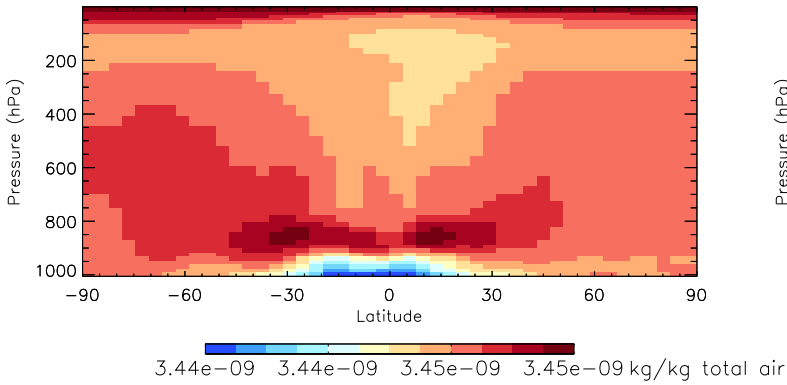

GEOS-Chem v11-01d Zonal Mean and Curtain at 180E

trac_avg.v11-01d-geosp-RnPbBe.201301010000

Tracer Curtain Zonal mean - PASV - Jan

Tracer Curtain @ -180.000 - PASV - Jan

Tracer Curtain Zonal mean - PASV - Jan

Tracer Curtain @ -180.000 - PASV - Jan

Tracer Curtain Zonal mean - PASV - Jan

Tracer Curtain @ -180.000 - PASV - Jan

GEOS-Chem v11-01d Zonal Mean and Curtain at 180E

trac_avg.v11-01d-geosp-RnPbBe.201301010000