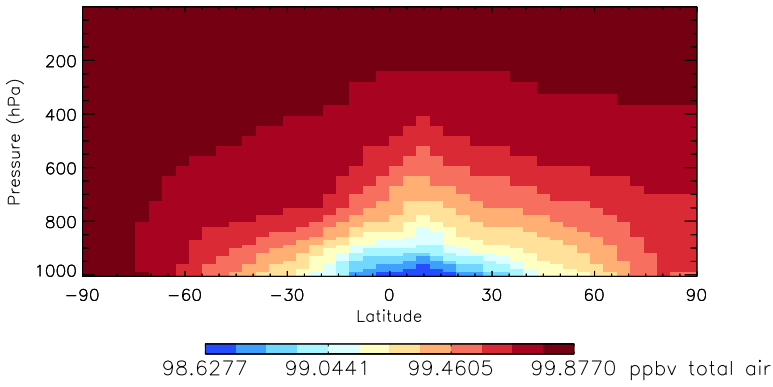

Tracer Curtain Zonal mean - PASV - Apr

Tracer Curtain @ -180.000 - PASV - Apr

Tracer Curtain Zonal mean - PASV - Apr

Tracer Curtain @ -180.000 - PASV - Apr

Tracer Curtain Zonal mean - PASV - Apr

Tracer Curtain @ -180.000 - PASV - Apr

GEOS-Chem v11-01d Zonal Mean and Curtain at 180E

trac_avg.v11-01d-geosfp-RnPbBe.201301010000

Tracer Curtain Zonal mean - PASV - Jul

Tracer Curtain @ -180.000 - PASV - Jul

Tracer Curtain Zonal mean - PASV - Jul

Tracer Curtain @ -180.000 - PASV - Jul

Tracer Curtain Zonal mean - PASV - Jul

Tracer Curtain @ -180.000 - PASV - Jul

GEOS-Chem v11-01d Zonal Mean and Curtain at 180E

trac_avg.v11-01d-geosp-RnPbBe.201301010000