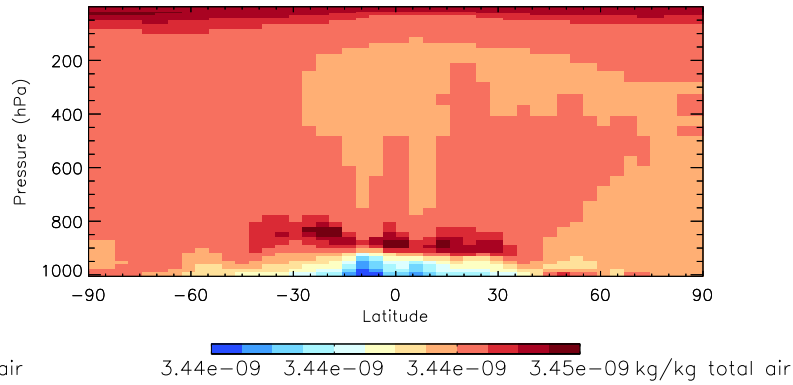

Tracer Curtain Zonal mean - PASV - Apr

Tracer Curtain @ -180.000 - PASV - Apr

Tracer Curtain Zonal mean - PASV - Apr

Tracer Curtain @ -180.000 - PASV - Apr

Tracer Curtain Zonal mean - PASV - Apr

Tracer Curtain @ -180.000 - PASV - Apr

GEOS-Chem v11-01d Zonal Mean and Curtain at 180E

trac_avg.v11-01d-geosfp-RnPbBe.201301010000

Tracer Curtain Zonal mean - PASV - Jul

Tracer Curtain @ -180.000 - PASV - Jul

Tracer Curtain Zonal mean - PASV - Jul

Tracer Curtain @ -180.000 - PASV - Jul

Tracer Curtain Zonal mean - PASV - Jul

Tracer Curtain @ -180.000 - PASV - Jul

GEOS-Chem v11-01d Zonal Mean and Curtain at 180E

trac_avg.v11-01d-geosp-RnPbBe.201301010000