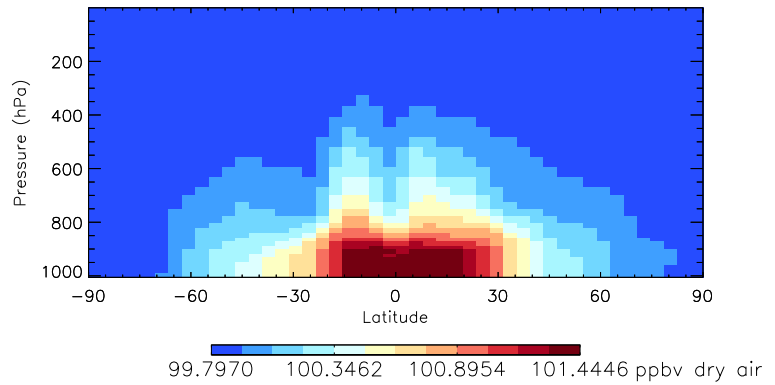

Tracer Curtain @ -180.000 - PASV - Jul

Tracer Curtain Zonal mean - PASV - Jul

Tracer Curtain @ -180.000 - PASV - Jul

GEOS-Chem v11-01d Zonal Mean and Curtain at 180E

trac_avg.v11-01d-geosp-RnPbBe.201301010000

Tracer Curtain Zonal mean - PASV - Oct

Tracer Curtain @ -180.000 - PASV - Oct

Tracer Curtain Zonal mean - PASV - Oct

Tracer Curtain @ -180.000 - PASV - Oct

Tracer Curtain Zonal mean - PASV - Oct

Tracer Curtain @ -180.000 - PASV - Oct