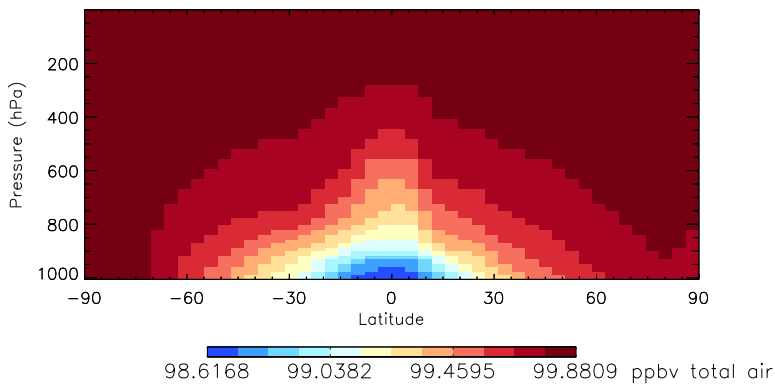

Tracer Curtain @ -180.000 - PASV - Jan

Tracer Curtain Zonal mean - PASV - Jan

Tracer Curtain @ -180.000 - PASV - Jan

GEOS-Chem v11-01d Zonal Mean and Curtain at 180E

trac_avg.v11-01d-geosp-RnPbBe.201301010000

Tracer Curtain Zonal mean - PASV - Apr

Tracer Curtain @ -180.000 - PASV - Apr

Tracer Curtain Zonal mean - PASV - Apr

Tracer Curtain @ -180.000 - PASV - Apr

Tracer Curtain Zonal mean - PASV - Apr

Tracer Curtain @ -180.000 - PASV - Apr