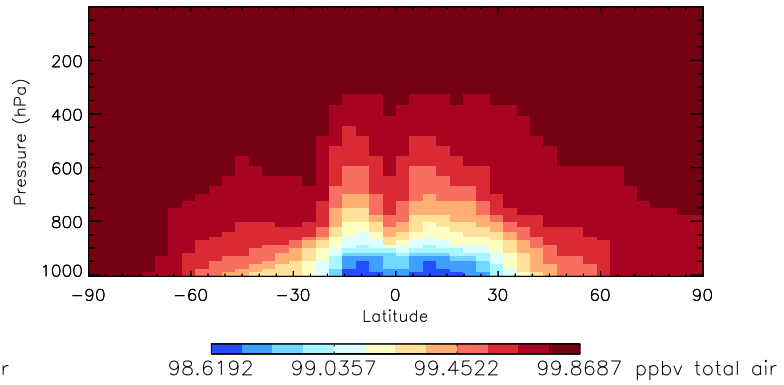

Tracer Curtain @ -180.000 - PASV - Jul

Tracer Curtain Zonal mean - PASV - Jul

Tracer Curtain @ -180.000 - PASV - Jul

GEOS-Chem v11-01d Zonal Mean and Curtain at 180E

trac_avg.v11-01d-geosp-RnPbBe.201301010000

Tracer Curtain Zonal mean - PASV - Oct

Tracer Curtain @ -180.000 - PASV - Oct

Tracer Curtain Zonal mean - PASV - Oct

Tracer Curtain @ -180.000 - PASV - Oct

Tracer Curtain Zonal mean - PASV - Oct

Tracer Curtain @ -180.000 - PASV - Oct