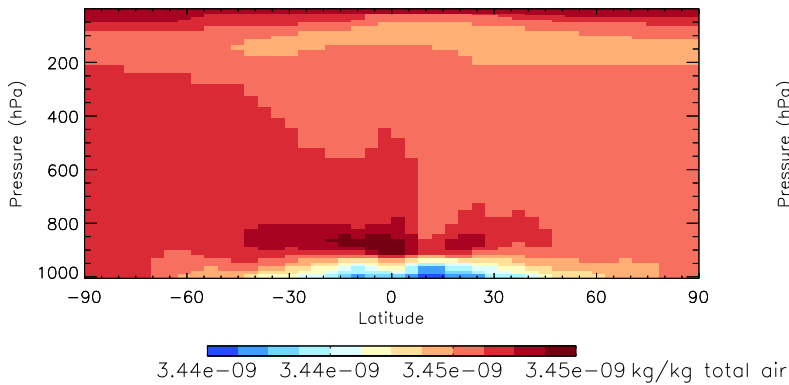

Tracer Curtain @ -180.000 - PASV - Jul

Tracer Curtain Zonal mean - PASV - Jul

Tracer Curtain @ -180.000 - PASV - Jul

GEOS-Chem v11-01d Zonal Mean and Curtain at 180E

trac_avg.v11-01d-geosp-RnPbBe.201301010000

Tracer Curtain Zonal mean - PASV - Oct

Tracer Curtain @ -180.000 - PASV - Oct

Tracer Curtain Zonal mean - PASV - Oct

Tracer Curtain @ -180.000 - PASV - Oct

Tracer Curtain Zonal mean - PASV - Oct

Tracer Curtain @ -180.000 - PASV - Oct