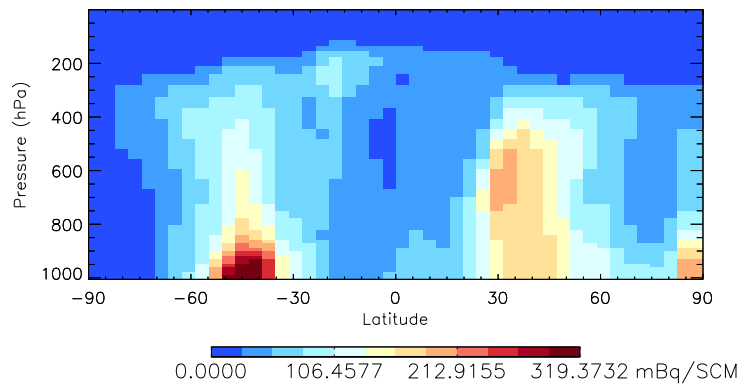

GEOS-Chem v11-01d Zonal mean and curtain at 180E

trac\_avg.v11-01d-geosfp-RnPbBe.Jan

Tracer Curtain Zonal mean - Rn

Tracer Curtain @ -180.000 - Rn

Tracer Curtain Zonal mean - Pb

Tracer Curtain @ -180.000 - Pb

Tracer Curtain Zonal mean - Be7

Tracer Curtain @ -180.000 - Be7