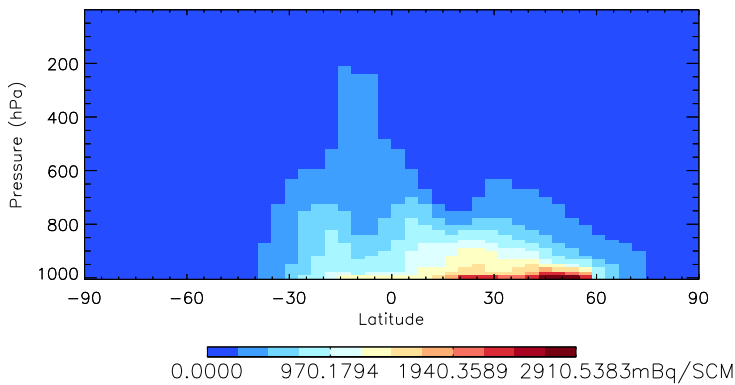

GEOS-Chem v11-01d Zonal mean and curtain at 180E

trac\_avg.v11-01d-geosfp-RnPbBe.Jan

Tracer Curtain Zonal mean - Rn

Tracer Curtain @ -180.000 - Rn

Tracer Curtain Zonal mean - Pb

Tracer Curtain @ -180.000 - Pb

Tracer Curtain Zonal mean - Be7

Tracer Curtain @ -180.000 - Be7