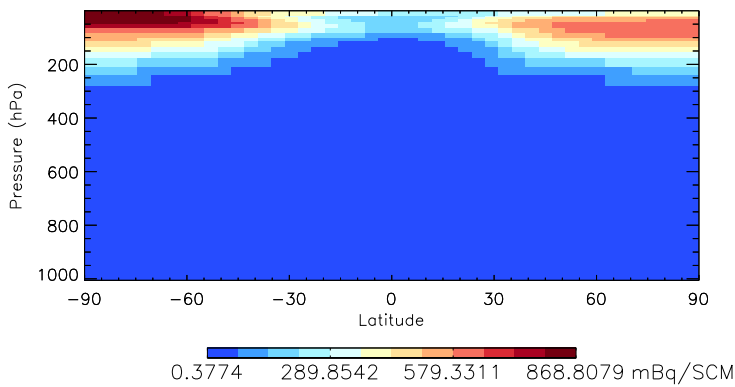

GEOS-Chem v11-01d Zonal mean and curtain at 180E

trac\_avg.v11-01d-geosfp-RnPbBe.Jan

Tracer Curtain Zonal mean - Rn

Tracer Curtain @ -180.000 - Rn

Tracer Curtain Zonal mean - Pb

Tracer Curtain @ -180.000 - Pb

Tracer Curtain Zonal mean - Be7

Tracer Curtain @ -180.000 - Be7