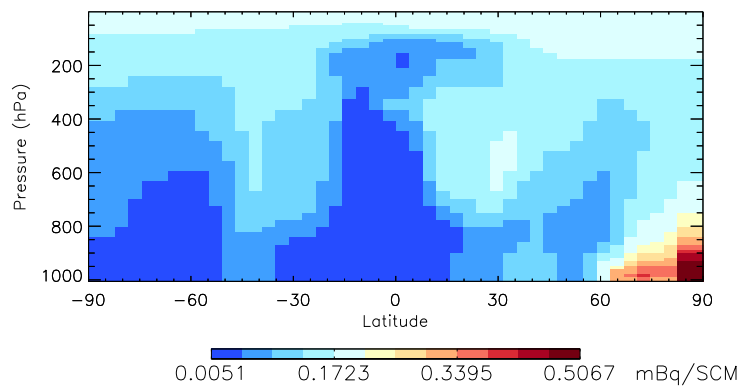

GEOS-Chem v11-01d Zonal mean and curtain at 180E

trac\_avg.v11-01d-geosfp-RnPbBe.Jan

Tracer Curtain Zonal mean - Rn

Tracer Curtain @ -180.000 - Rn

Tracer Curtain Zonal mean - Pb

Tracer Curtain @ -180.000 - Pb

Tracer Curtain Zonal mean - Be7

Tracer Curtain @ -180.000 - Be7