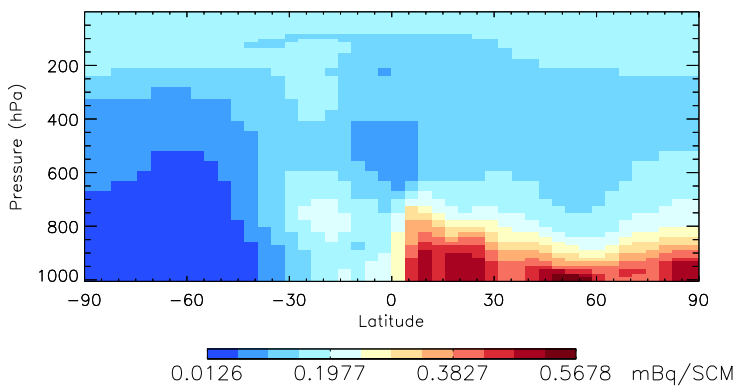

GEOS-Chem v11-01d Zonal mean and curtain at 180E

trac\_avg.v11-01d-geosfp-RnPbBe.Jan

Tracer Curtain Zonal mean - Rn

Tracer Curtain @ -180.000 - Rn

Tracer Curtain Zonal mean - Pb

Tracer Curtain @ -180.000 - Pb

Tracer Curtain Zonal mean - Be7

Tracer Curtain @ -180.000 - Be7