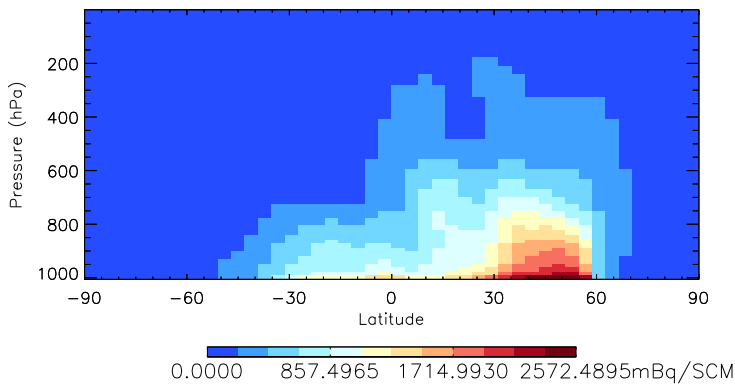

GEOS-Chem v11-01d Zonal mean and curtain at 180E

trac_avg.v11-01d-geosfp-RnPbBe.Jul

Tracer Curtain Zonal mean - Rn

Tracer Curtain @ -180.000 - Rn

Tracer Curtain Zonal mean - Pb

Tracer Curtain @ -180.000 - Pb

Tracer Curtain Zonal mean - Be7

Tracer Curtain @ -180.000 - Be7