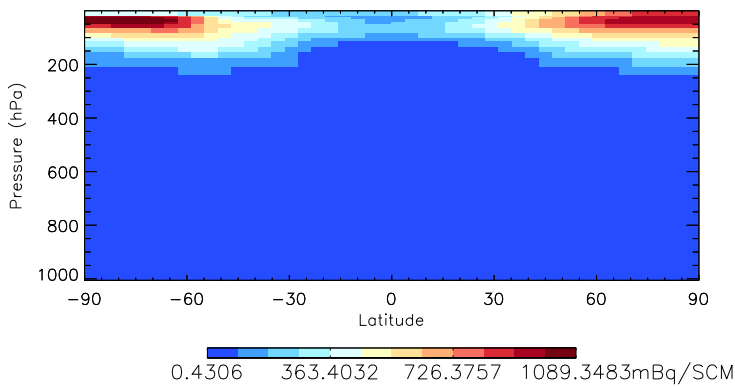

GEOS-Chem v11-01d Zonal mean and curtain at 180E

trac_avg.v11-01d-geosfp-RnPbBe.Jul

Tracer Curtain Zonal mean - Rn

Tracer Curtain @ -180.000 - Rn

Tracer Curtain Zonal mean - Pb

Tracer Curtain @ -180.000 - Pb

Tracer Curtain Zonal mean - Be7

Tracer Curtain @ -180.000 - Be7