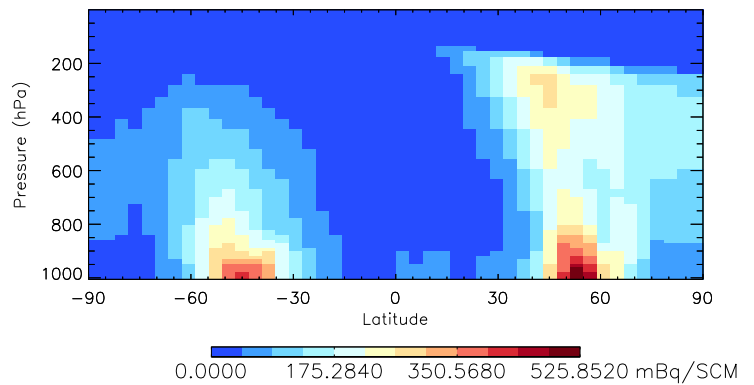

GEOS-Chem v11-01d Zonal mean and curtain at 180E

trac_avg.v11-01d-geosfp-RnPbBe.Jul

Tracer Curtain Zonal mean - Rn

Tracer Curtain @ -180.000 - Rn

Tracer Curtain Zonal mean - Pb

Tracer Curtain @ -180.000 - Pb

Tracer Curtain Zonal mean - Be7

Tracer Curtain @ -180.000 - Be7