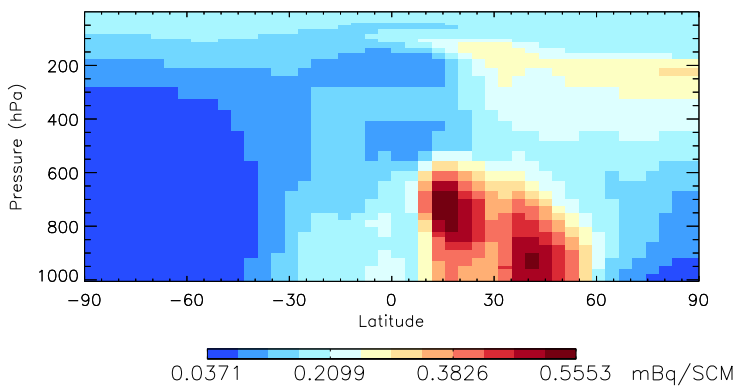

GEOS-Chem v11-01d Zonal mean and curtain at 180E

trac_avg.v11-01d-geosfp-RnPbBe.Jul

Tracer Curtain Zonal mean - Rn

Tracer Curtain @ -180.000 - Rn

Tracer Curtain Zonal mean - Pb

Tracer Curtain @ -180.000 - Pb

Tracer Curtain Zonal mean - Be7

Tracer Curtain @ -180.000 - Be7