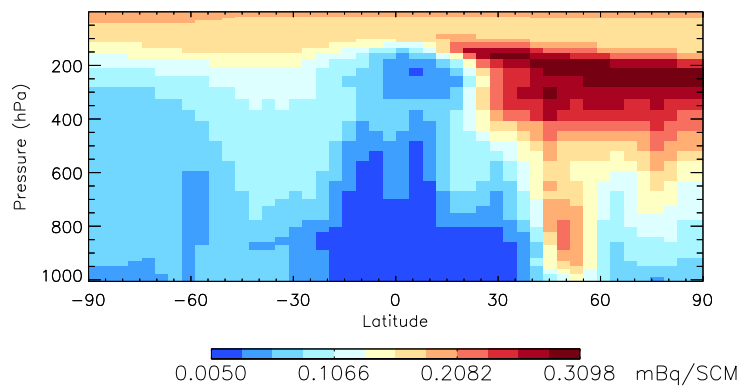

GEOS-Chem v11-01d Zonal mean and curtain at 180E

trac_avg.v11-01d-geosfp-RnPbBe.Jul

Tracer Curtain Zonal mean - Rn

Tracer Curtain @ -180.000 - Rn

Tracer Curtain Zonal mean - Pb

Tracer Curtain @ -180.000 - Pb

Tracer Curtain Zonal mean - Be7

Tracer Curtain @ -180.000 - Be7