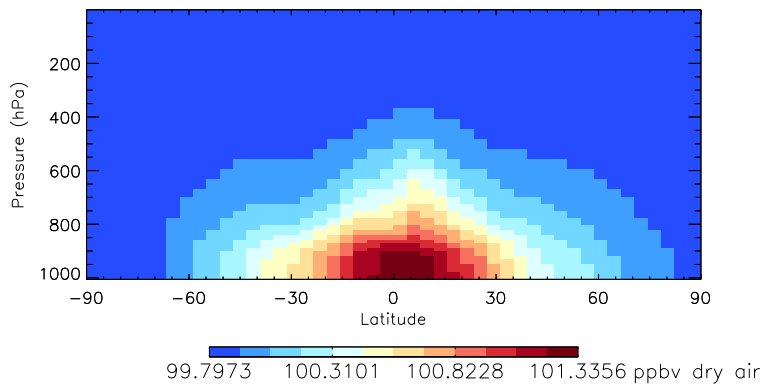

Tracer Curtain @ -180.000 - PASV - Apr

Tracer Curtain Zonal mean - PASV - Jul

Tracer Curtain @ -180.000 - PASV - Jul

Tracer Curtain Zonal mean - PASV - Oct

Tracer Curtain @ -180.000 - PASV - Oct