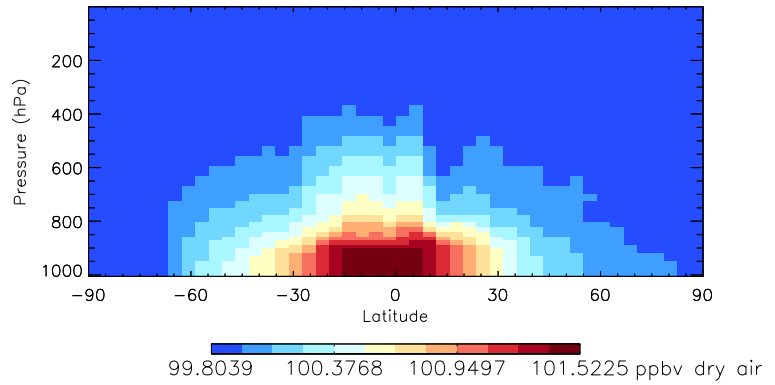

GEOS-Chem v11-01d-geosfp Zonal Mean and Curtain at 180E

trac\_avg.v11-01d-geosfp-RnPbBe.201301010000

Tracer Curtain Zonal mean - PASV - Jan

Tracer Curtain @ -180.000 - PASV - Jan

Tracer Curtain Zonal mean - PASV - Apr

Tracer Curtain @ -180.000 - PASV - Apr

Tracer Curtain Zonal mean - PASV - Jul

Tracer Curtain @ -180.000 - PASV - Jul

Tracer Curtain Zonal mean - PASV - Oct

Tracer Curtain @ -180.000 - PASV - Oct