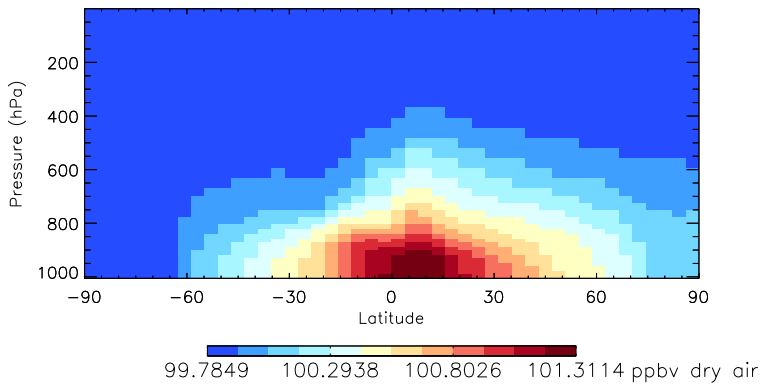

GEOS-Chem v11-01d-geosfp Zonal Mean and Curtain at 180E

trac\_avg.v11-01d-geosfp-RnPbBe.201301010000

Tracer Curtain Zonal mean - PASV - Jan

Tracer Curtain @ -180.000 - PASV - Jan

Tracer Curtain Zonal mean - PASV - Apr

Tracer Curtain @ -180.000 - PASV - Apr

Tracer Curtain Zonal mean - PASV - Jul

Tracer Curtain @ -180.000 - PASV - Jul

Tracer Curtain Zonal mean - PASV - Oct

Tracer Curtain @ -180.000 - PASV - Oct