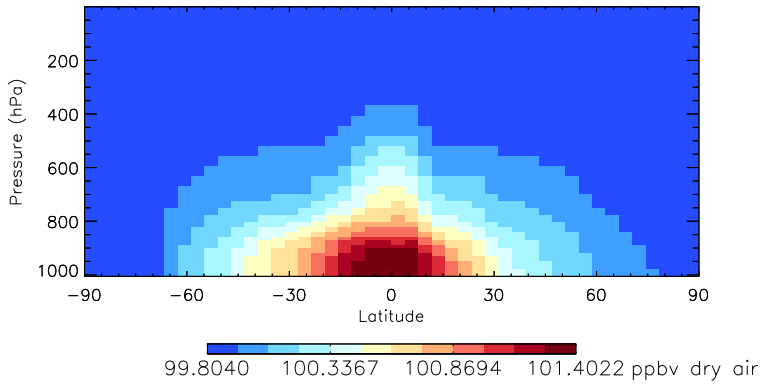

GEOS-Chem v11-01d-geosfp Zonal Mean and Curtain at 180E

trac\_avg.v11-01d-geosfp-RnPbBe.201301010000

Tracer Curtain Zonal mean - PASV - Jan

Tracer Curtain @ -180.000 - PASV - Jan

Tracer Curtain Zonal mean - PASV - Apr

Tracer Curtain @ -180.000 - PASV - Apr

Tracer Curtain Zonal mean - PASV - Jul

Tracer Curtain @ -180.000 - PASV - Jul

Tracer Curtain Zonal mean - PASV - Oct

Tracer Curtain @ -180.000 - PASV - Oct