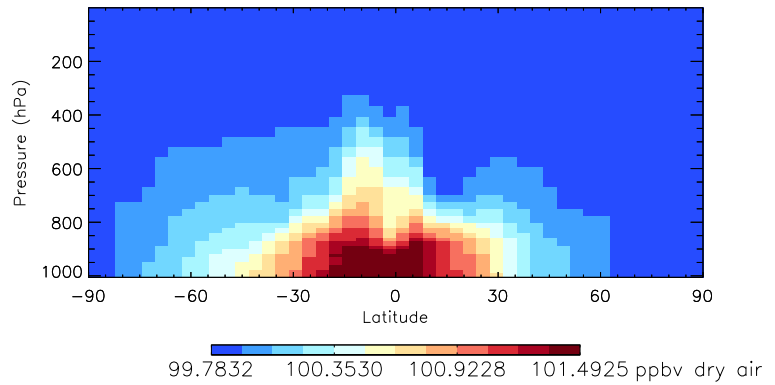

GEOS-Chem v11-01d-geosfp Zonal Mean and Curtain at 180E

trac\_avg.v11-01d-geosfp-RnPbBe.201301010000

Tracer Curtain Zonal mean - PASV - Jan

Tracer Curtain @ -180.000 - PASV - Jan

Tracer Curtain Zonal mean - PASV - Apr

Tracer Curtain @ -180.000 - PASV - Apr

Tracer Curtain Zonal mean - PASV - Jul

Tracer Curtain @ -180.000 - PASV - Jul

Tracer Curtain Zonal mean - PASV - Oct

Tracer Curtain @ -180.000 - PASV - Oct