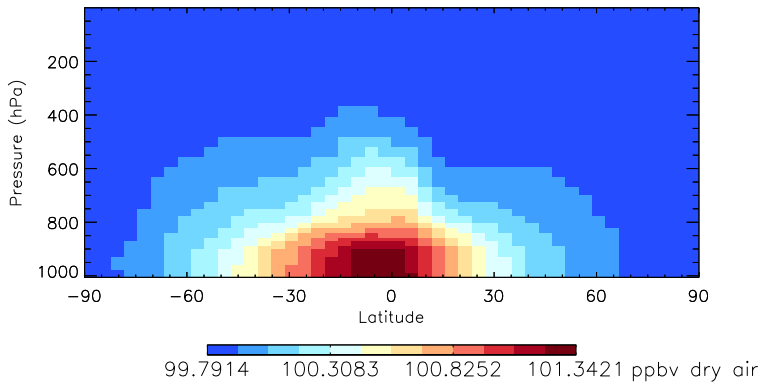

GEOS-Chem v11-01d-geosfp Zonal Mean and Curtain at 180E

trac\_avg.v11-01d-geosfp-RnPbBe.201301010000

Tracer Curtain Zonal mean - PASV - Jan

Tracer Curtain @ -180.000 - PASV - Jan

Tracer Curtain Zonal mean - PASV - Apr

Tracer Curtain @ -180.000 - PASV - Apr

Tracer Curtain Zonal mean - PASV - Jul

Tracer Curtain @ -180.000 - PASV - Jul

Tracer Curtain Zonal mean - PASV - Oct

Tracer Curtain @ -180.000 - PASV - Oct