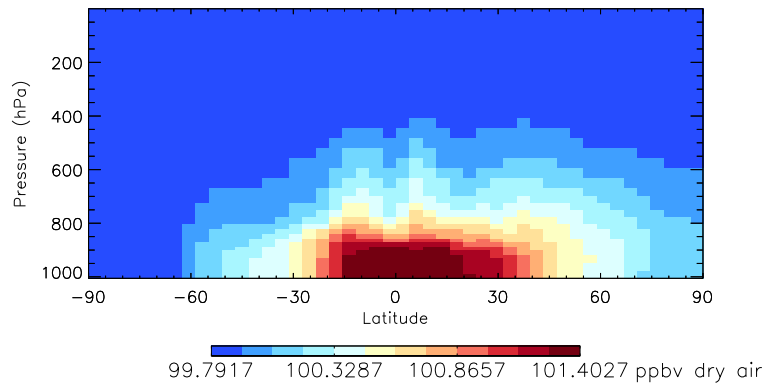

GEOS-Chem v11-01d-geosfp Zonal Mean and Curtain at 180E

trac\_avg.v11-01d-geosfp-RnPbBe.201301010000

Tracer Curtain Zonal mean - PASV - Jan

Tracer Curtain @ -180.000 - PASV - Jan

Tracer Curtain Zonal mean - PASV - Apr

Tracer Curtain @ -180.000 - PASV - Apr

Tracer Curtain Zonal mean - PASV - Jul

Tracer Curtain @ -180.000 - PASV - Jul

Tracer Curtain Zonal mean - PASV - Oct

Tracer Curtain @ -180.000 - PASV - Oct