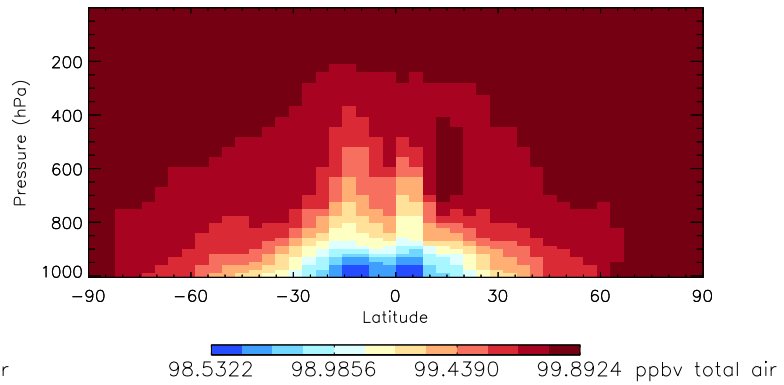

GEOS-Chem v11-01d-geosfp Zonal Mean and Curtain at 180E

trac_avg.v11-01d-geosfp-RnPbBe.201301010000

Tracer Curtain Zonal mean - PASV - Jan

Tracer Curtain @ -180.000 - PASV - Jan

Tracer Curtain Zonal mean - PASV - Apr

Tracer Curtain @ -180.000 - PASV - Apr

Tracer Curtain Zonal mean - PASV - Jul

Tracer Curtain @ -180.000 - PASV - Jul

Tracer Curtain Zonal mean - PASV - Oct

Tracer Curtain @ -180.000 - PASV - Oct