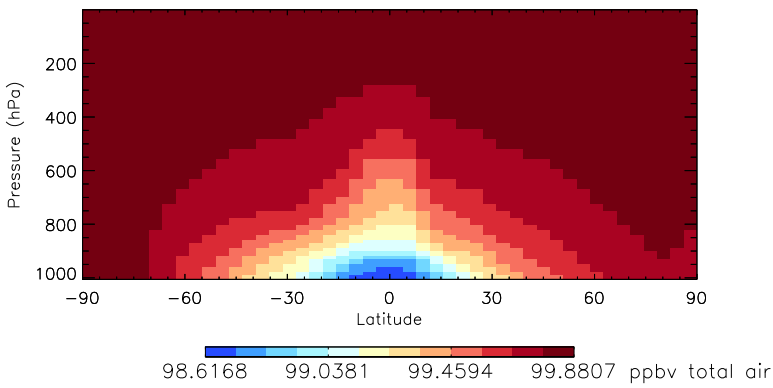

GEOS-Chem v11-01d-geosfp Zonal Mean and Curtain at 180E

trac_avg.v11-01d-geosfp-RnPbBe.201301010000

Tracer Curtain Zonal mean - PASV - Jan

Tracer Curtain @ -180.000 - PASV - Jan

Tracer Curtain Zonal mean - PASV - Apr

Tracer Curtain @ -180.000 - PASV - Apr

Tracer Curtain Zonal mean - PASV - Jul

Tracer Curtain @ -180.000 - PASV - Jul

Tracer Curtain Zonal mean - PASV - Oct

Tracer Curtain @ -180.000 - PASV - Oct