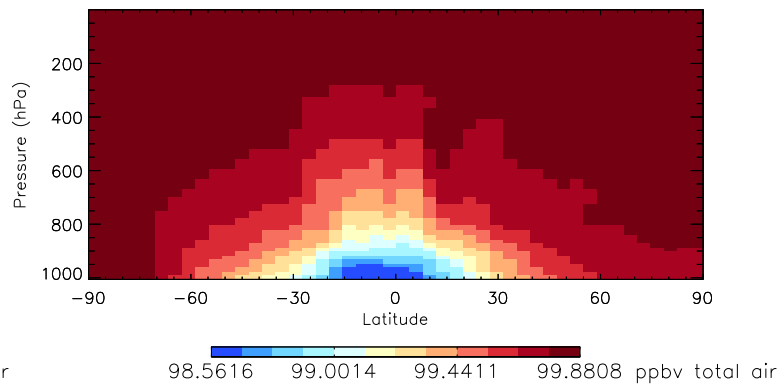

GEOS-Chem v11-01d-geosfp Zonal Mean and Curtain at 180E

trac_avg.v11-01d-geosfp-RnPbBe.201301010000

Tracer Curtain Zonal mean - PASV - Jan

Tracer Curtain @ -180.000 - PASV - Jan

Tracer Curtain Zonal mean - PASV - Apr

Tracer Curtain @ -180.000 - PASV - Apr

Tracer Curtain Zonal mean - PASV - Jul

Tracer Curtain @ -180.000 - PASV - Jul

Tracer Curtain Zonal mean - PASV - Oct

Tracer Curtain @ -180.000 - PASV - Oct