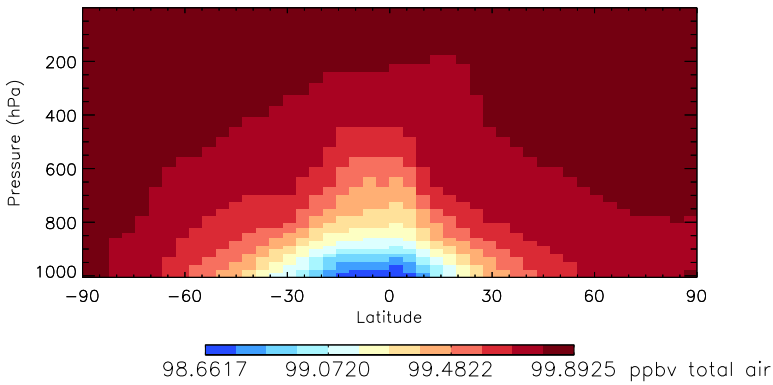

GEOS-Chem v11-01d-geosfp Zonal Mean and Curtain at 180E

trac_avg.v11-01d-geosfp-RnPbBe.201301010000

Tracer Curtain Zonal mean - PASV - Jan

Tracer Curtain @ -180.000 - PASV - Jan

Tracer Curtain Zonal mean - PASV - Apr

Tracer Curtain @ -180.000 - PASV - Apr

Tracer Curtain Zonal mean - PASV - Jul

Tracer Curtain @ -180.000 - PASV - Jul

Tracer Curtain Zonal mean - PASV - Oct

Tracer Curtain @ -180.000 - PASV - Oct