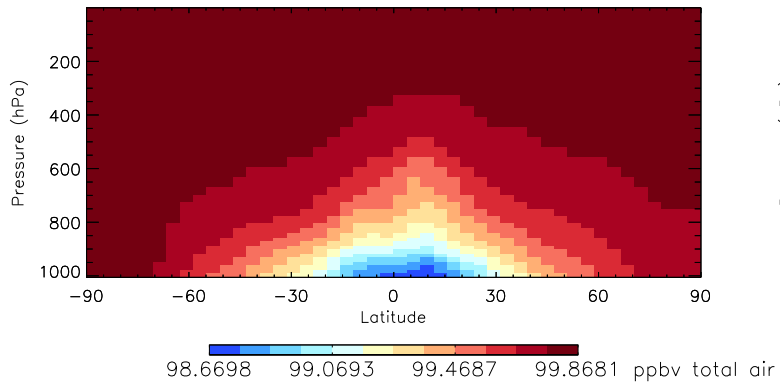

Tracer Curtain @ -180.000 - PASV - Apr

Tracer Curtain Zonal mean - PASV - Jul

Tracer Curtain @ -180.000 - PASV - Jul

Tracer Curtain Zonal mean - PASV - Oct

Tracer Curtain @ -180.000 - PASV - Oct