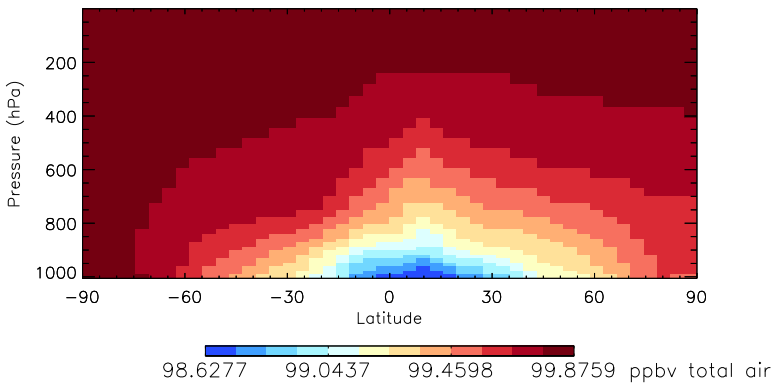

GEOS-Chem v11-01d-geosfp Zonal Mean and Curtain at 180E

trac_avg.v11-01d-geosfp-RnPbBe.201301010000

Tracer Curtain Zonal mean - PASV - Jan

Tracer Curtain @ -180.000 - PASV - Jan

Tracer Curtain Zonal mean - PASV - Apr

Tracer Curtain @ -180.000 - PASV - Apr

Tracer Curtain Zonal mean - PASV - Jul

Tracer Curtain @ -180.000 - PASV - Jul

Tracer Curtain Zonal mean - PASV - Oct

Tracer Curtain @ -180.000 - PASV - Oct