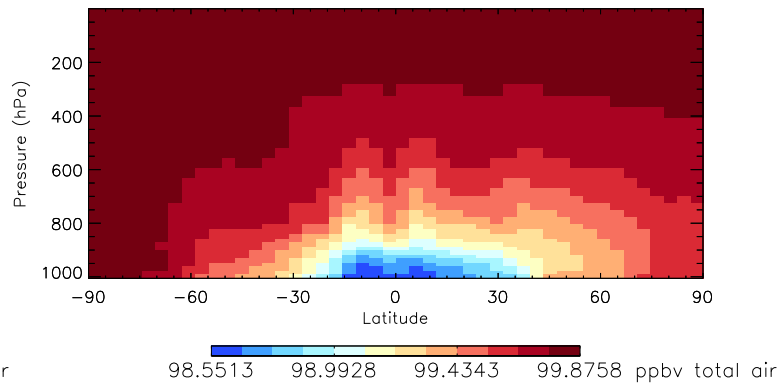

GEOS-Chem v11-01d-geosfp Zonal Mean and Curtain at 180E

trac_avg.v11-01d-geosfp-RnPbBe.201301010000

Tracer Curtain Zonal mean - PASV - Jan

Tracer Curtain @ -180.000 - PASV - Jan

Tracer Curtain Zonal mean - PASV - Apr

Tracer Curtain @ -180.000 - PASV - Apr

Tracer Curtain Zonal mean - PASV - Jul

Tracer Curtain @ -180.000 - PASV - Jul

Tracer Curtain Zonal mean - PASV - Oct

Tracer Curtain @ -180.000 - PASV - Oct