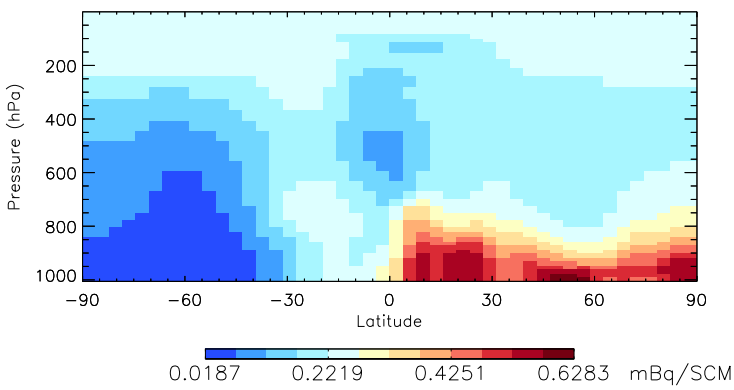

GEOS-Chem v11-01d-geosfp Zonal mean and curtain at 180E

trac_avg.v11-01d-geosfp-RnPbBe.Jan

Tracer Curtain Zonal mean - Rn

Tracer Curtain @ -180.000 - Rn

Tracer Curtain Zonal mean - Pb

Tracer Curtain @ -180.000 - Pb

Tracer Curtain Zonal mean - Be7

Tracer Curtain @ -180.000 - Be7