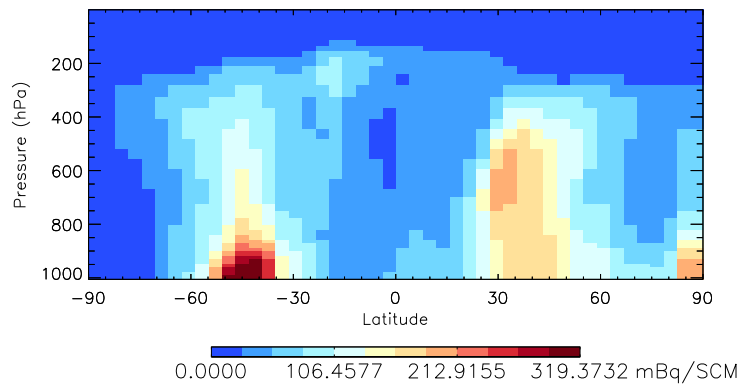

GEOS-Chem v11-01d-geosfp Zonal mean and curtain at 180E

trac_avg.v11-01d-geosfp-RnPbBe.Jan

Tracer Curtain Zonal mean - Rn

Tracer Curtain @ -180.000 - Rn

Tracer Curtain Zonal mean - Pb

Tracer Curtain @ -180.000 - Pb

Tracer Curtain Zonal mean - Be7

Tracer Curtain @ -180.000 - Be7