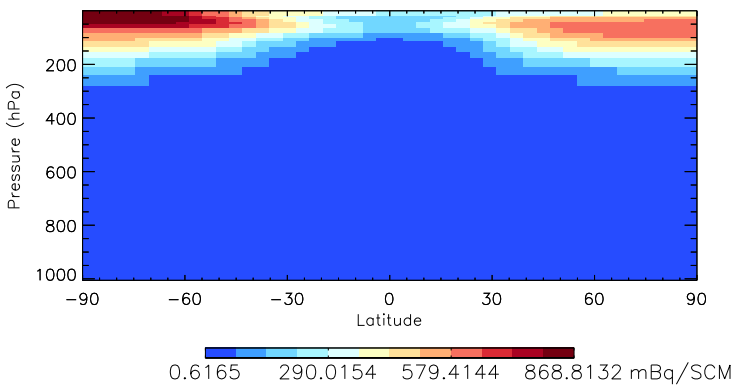

GEOS-Chem v11-01d-geosfp Zonal mean and curtain at 180E

trac_avg.v11-01d-geosfp-RnPbBe.Jan

Tracer Curtain Zonal mean - Rn

Tracer Curtain @ -180.000 - Rn

Tracer Curtain Zonal mean - Pb

Tracer Curtain @ -180.000 - Pb

Tracer Curtain Zonal mean - Be7

Tracer Curtain @ -180.000 - Be7