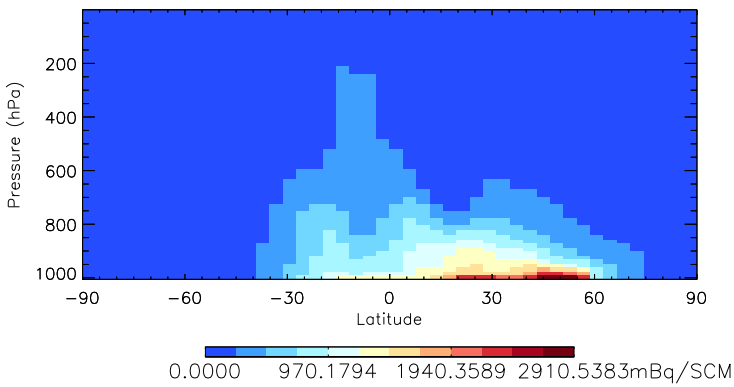

GEOS-Chem v11-01d-geosfp Zonal mean and curtain at 180E

trac_avg.v11-01d-geosfp-RnPbBe.Jan

Tracer Curtain Zonal mean - Rn

Tracer Curtain @ -180.000 - Rn

Tracer Curtain Zonal mean - Pb

Tracer Curtain @ -180.000 - Pb

Tracer Curtain Zonal mean - Be7

Tracer Curtain @ -180.000 - Be7