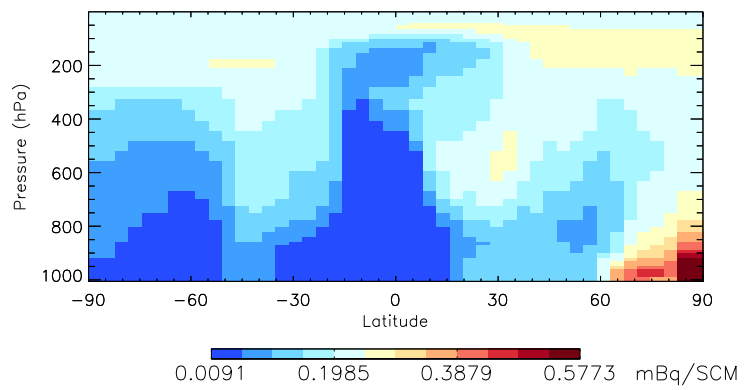

GEOS-Chem v11-01d-geosfp Zonal mean and curtain at 180E

trac_avg.v11-01d-geosfp-RnPbBe.Jan

Tracer Curtain Zonal mean - Rn

Tracer Curtain @ -180.000 - Rn

Tracer Curtain Zonal mean - Pb

Tracer Curtain @ -180.000 - Pb

Tracer Curtain Zonal mean - Be7

Tracer Curtain @ -180.000 - Be7