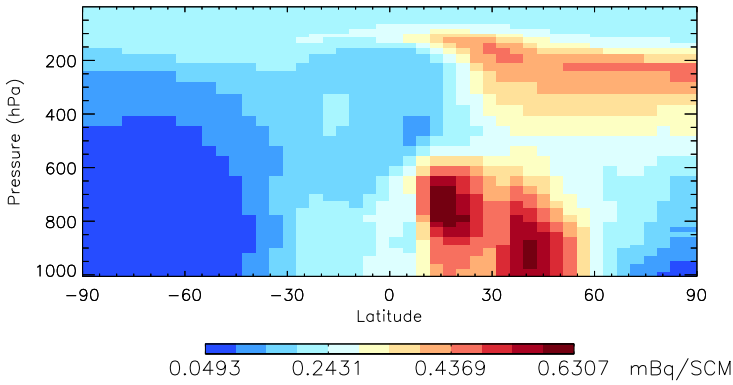

Tracer Curtain Zonal mean - Rn

Tracer Curtain @ -180.000 - Rn

Tracer Curtain Zonal mean - Pb

Tracer Curtain @ -180.000 - Pb

Tracer Curtain Zonal mean - Be7

Tracer Curtain @ -180.000 - Be7