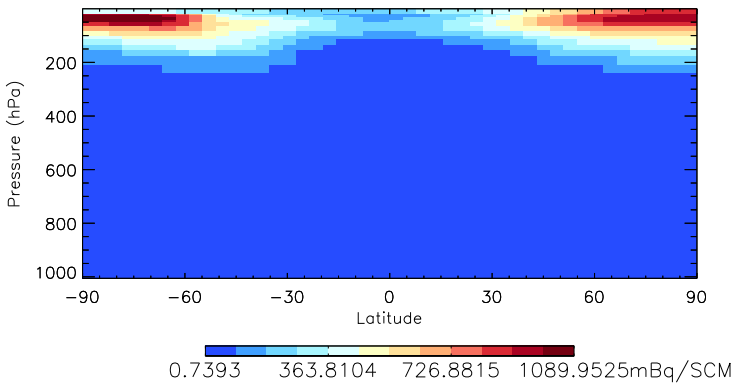

Tracer Curtain Zonal mean - Rn

Tracer Curtain @ -180.000 - Rn

Tracer Curtain Zonal mean - Pb

Tracer Curtain @ -180.000 - Pb

Tracer Curtain Zonal mean - Be7

Tracer Curtain @ -180.000 - Be7