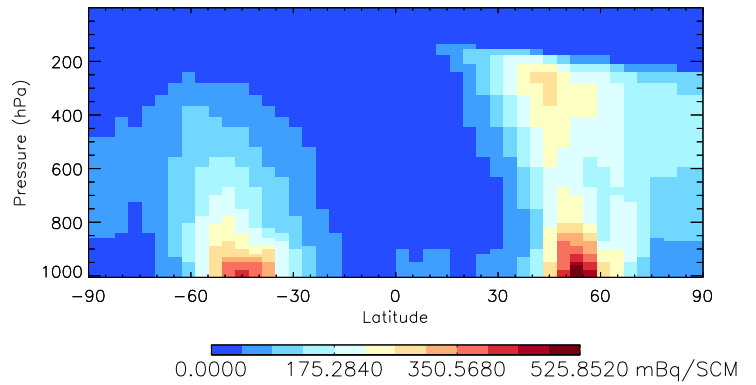

Tracer Curtain Zonal mean - Rn

Tracer Curtain @ -180.000 - Rn

Tracer Curtain Zonal mean - Pb

Tracer Curtain @ -180.000 - Pb

Tracer Curtain Zonal mean - Be7

Tracer Curtain @ -180.000 - Be7