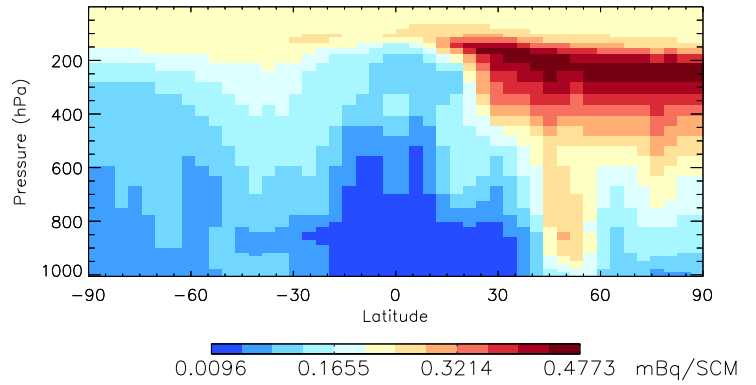

Tracer Curtain Zonal mean - Rn

Tracer Curtain @ -180.000 - Rn

Tracer Curtain Zonal mean - Pb

Tracer Curtain @ -180.000 - Pb

Tracer Curtain Zonal mean - Be7

Tracer Curtain @ -180.000 - Be7