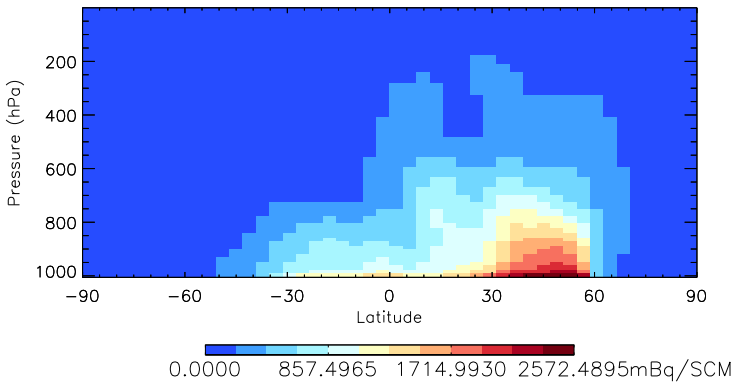

Tracer Curtain Zonal mean - Rn

Tracer Curtain @ -180.000 - Rn

Tracer Curtain Zonal mean - Pb

Tracer Curtain @ -180.000 - Pb

Tracer Curtain Zonal mean - Be7

Tracer Curtain @ -180.000 - Be7