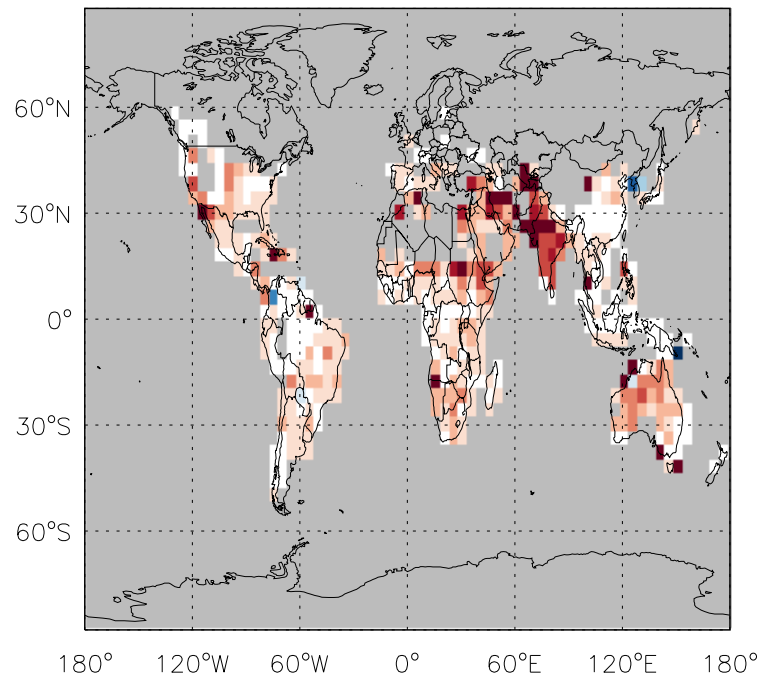

GEOS-Chem Emission Ratio Maps

v11-01d-Run0 / v10-01-public-Run0

Ratio: ALD2 anthro+biofuel emissions for Jan

v11-01d-Run0 / v11-01b-Run0

Ratio: ALD2 anthro+biofuel emissions for Jan

v11-01d-Run0 / v10-01-public-Run0

Ratio: ALD2 biomass emissions for Jan

v11-01d-Run0 / v11-01b-Run0

Ratio: ALD2 biomass emissions for Jan

GEOS-Chem Emission Ratio Maps

v11-01d-Run0 / v10-01-public-Run0

Ratio: ALD2 biogenic emissions for Jan