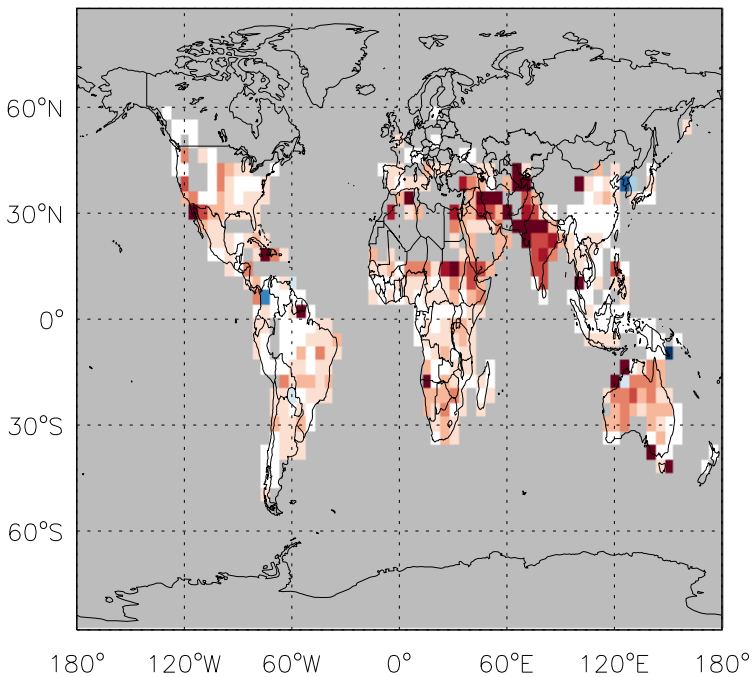

GEOS-Chem Emission Ratio Maps

v11-01d-Run0 / v10-01-public-Run0

Ratio: ALD2 anthro+biofuel emissions for Jan

v11-01d-Run0 / v11-01b-Run0

Ratio: ALD2 anthro+biofuel emissions for Jan

v11-01d-Run0 / v10-01-public-Run0

Ratio: ALD2 biomass emissions for Jan

v11-01d-Run0 / v11-01b-Run0

Ratio: ALD2 biomass emissions for Jan

GEOS-Chem Emission Ratio Maps

v11-01d-Run0 / v10-01-public-Run0

Ratio: ALD2 biogenic emissions for Jan