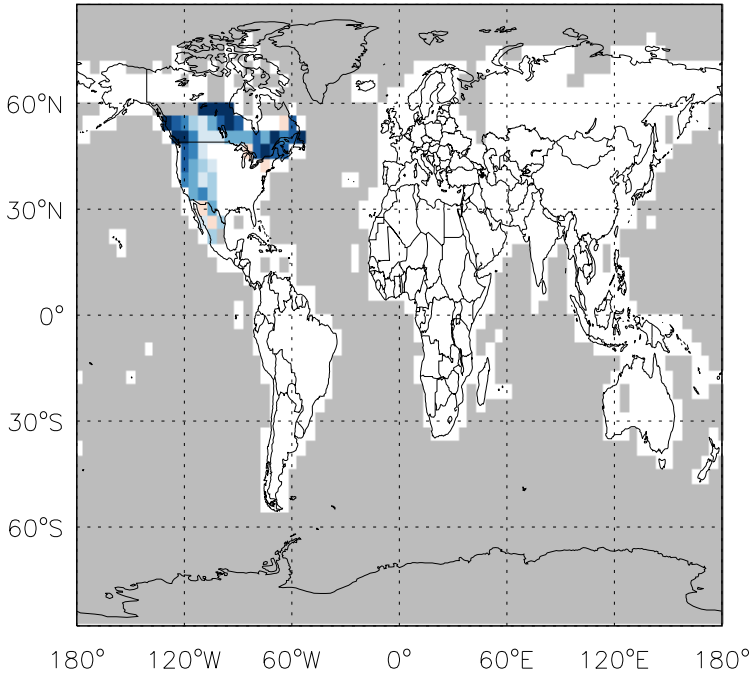

GEOS-Chem Emission Ratio Maps

v11-01d-Run0 / v10-01-public-Run0

Ratio: ALD2 anthro+biofuel emissions for Jul

v11-01d-Run0 / v11-01b-Run0

Ratio: ALD2 anthro+biofuel emissions for Jul

v11-01d-Run0 / v10-01-public-Run0

Ratio: ALD2 biomass emissions for Jul

v11-01d-Run0 / v11-01b-Run0

Ratio: ALD2 biomass emissions for Jul

GEOS-Chem Emission Ratio Maps

v11-01d-Run0 / v10-01-public-Run0

Ratio: ALD2 biogenic emissions for Jul