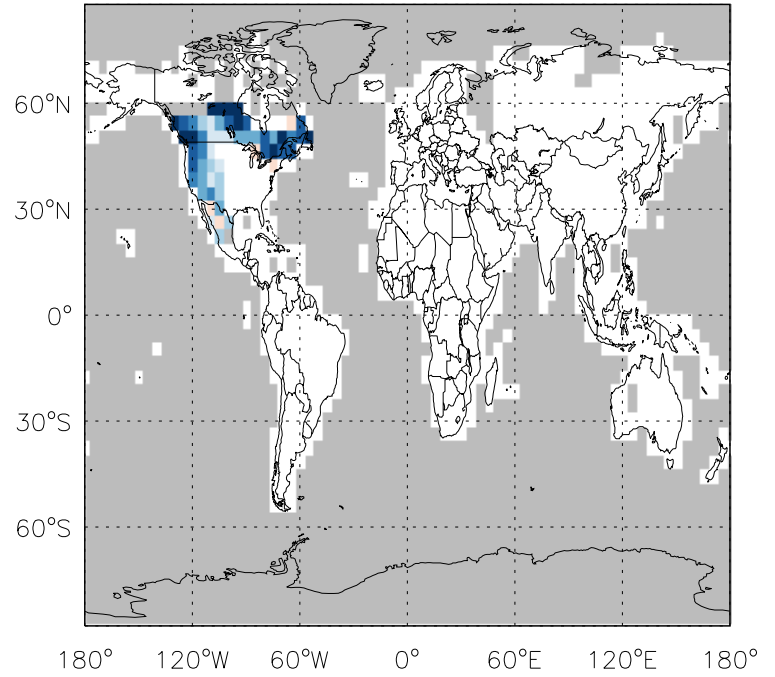

GEOS-Chem Emission Ratio Maps

v11-01d-Run0 / v10-01-public-Run0

Ratio: ALD2 anthro+biofuel emissions for Jul

v11-01d-Run0 / v11-01b-Run0

Ratio: ALD2 anthro+biofuel emissions for Jul

v11-01d-Run0 / v10-01-public-Run0

Ratio: ALD2 biomass emissions for Jul

v11-01d-Run0 / v11-01b-Run0

Ratio: ALD2 biomass emissions for Jul

GEOS-Chem Emission Ratio Maps

v11-01d-Run0 / v10-01-public-Run0

Ratio: ALD2 biogenic emissions for Jul