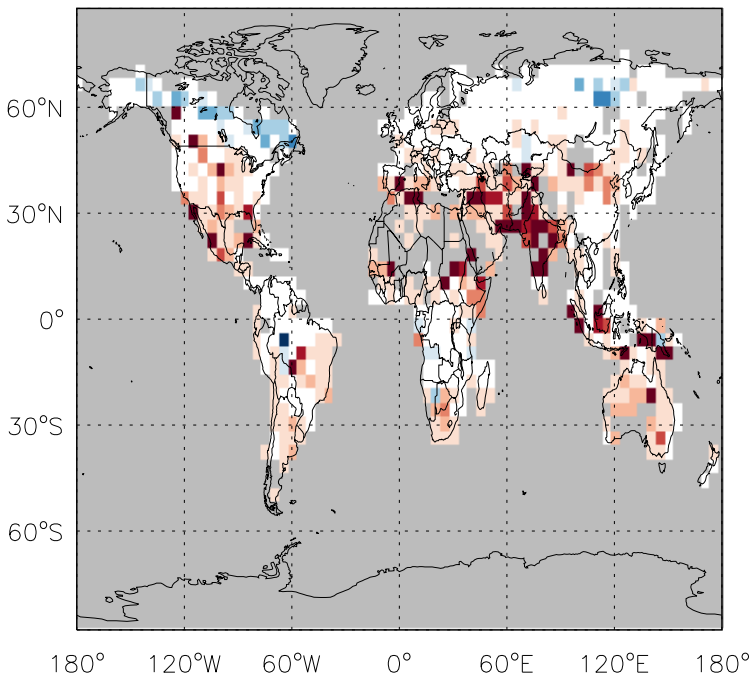

GEOS-Chem Emission Ratio Maps

v11-01d-Run0 / v10-01-public-Run0

Ratio: ALD2 anthro+biofuel emissions for Jul

v11-01d-Run0 / v11-01b-Run0

Ratio: ALD2 anthro+biofuel emissions for Jul

v11-01d-Run0 / v10-01-public-Run0

Ratio: ALD2 biomass emissions for Jul

v11-01d-Run0 / v11-01b-Run0

Ratio: ALD2 biomass emissions for Jul

GEOS-Chem Emission Ratio Maps

v11-01d-Run0 / v10-01-public-Run0

Ratio: ALD2 biogenic emissions for Jul