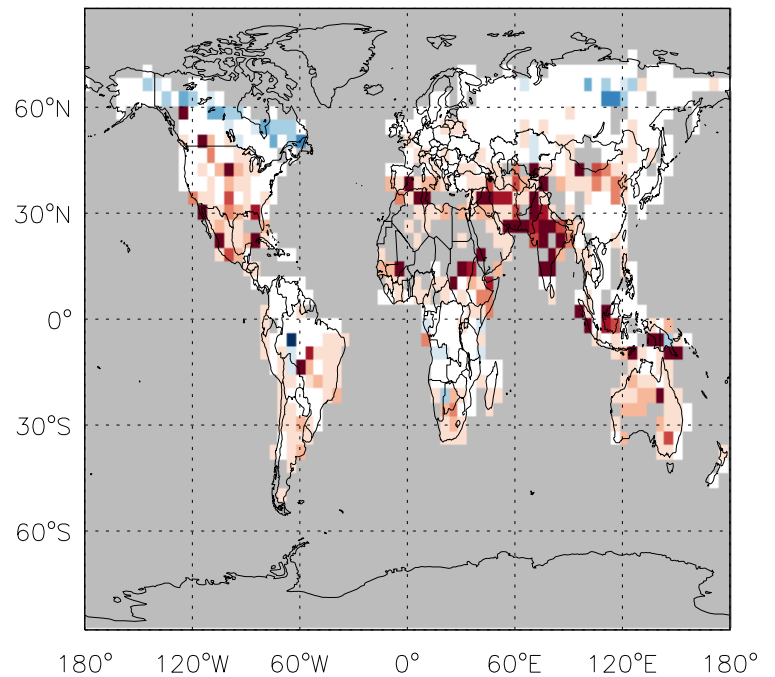

GEOS-Chem Emission Ratio Maps

v11-01d-Run0 / v10-01-public-Run0

Ratio: ALD2 anthro+biofuel emissions for Jul

v11-01d-Run0 / v11-01b-Run0

Ratio: ALD2 anthro+biofuel emissions for Jul

v11-01d-Run0 / v10-01-public-Run0

Ratio: ALD2 biomass emissions for Jul

v11-01d-Run0 / v11-01b-Run0

Ratio: ALD2 biomass emissions for Jul

GEOS-Chem Emission Ratio Maps

v11-01d-Run0 / v10-01-public-Run0

Ratio: ALD2 biogenic emissions for Jul