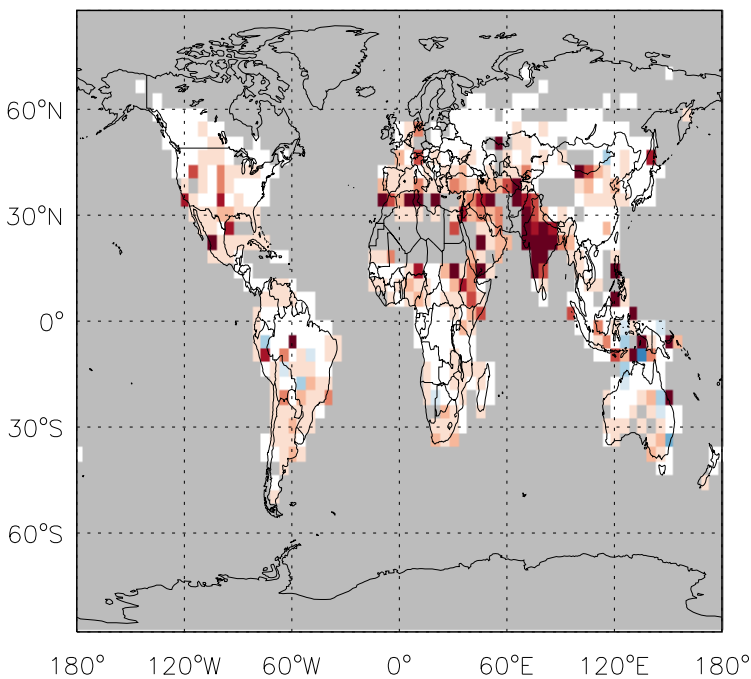

# GEOS-Chem Emission Ratio Maps

v11-01d-Run0 / v10-01-public-Run0

v11-01d-Run0 / v11-01b-Run0

Ratio: ALD2 anthro+biofuel emissions for Oct

Ratio: ALD2 anthro+biofuel emissions for Oct

v11-01d-Run0 / v10-01-public-Run0

v11-01d-Run0 / v11-01b-Run0

Ratio: ALD2 biomass emissions for Oct

Ratio: ALD2 biomass emissions for Oct

GEOS-Chem Emission Ratio Maps

v11-01d-Run0 / v10-01-public-Run0

Ratio: ALD2 biogenic emissions for Oct