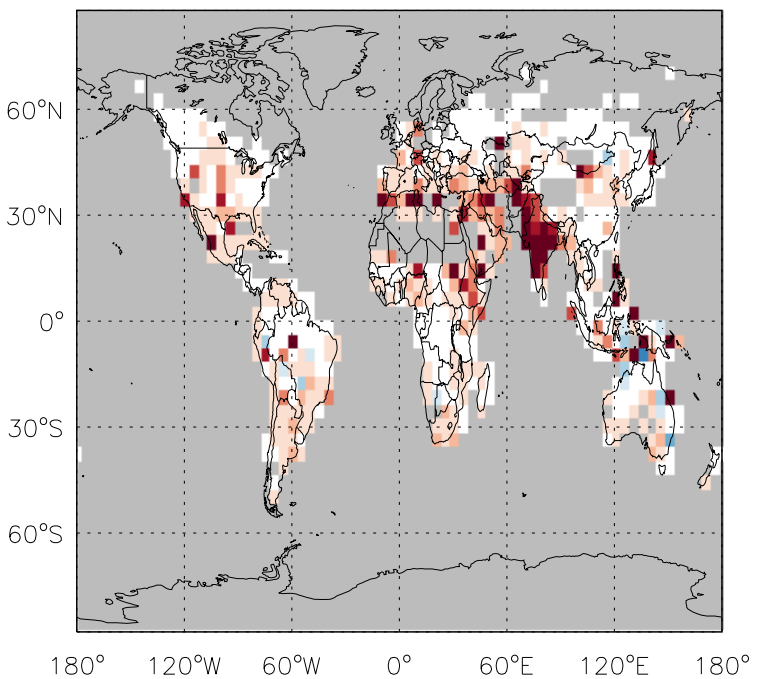

# GEOS-Chem Emission Ratio Maps

v11-01d-Run0 / v10-01-public-Run0

v11-01d-Run0 / v11-01b-Run0

Ratio: ALD2 anthro+biofuel emissions for Oct

Ratio: ALD2 anthro+biofuel emissions for Oct

v11-01d-Run0 / v10-01-public-Run0

v11-01d-Run0 / v11-01b-Run0

Ratio: ALD2 biomass emissions for Oct

Ratio: ALD2 biomass emissions for Oct

GEOS-Chem Emission Ratio Maps

v11-01d-Run0 / v10-01-public-Run0

Ratio: ALD2 biogenic emissions for Oct