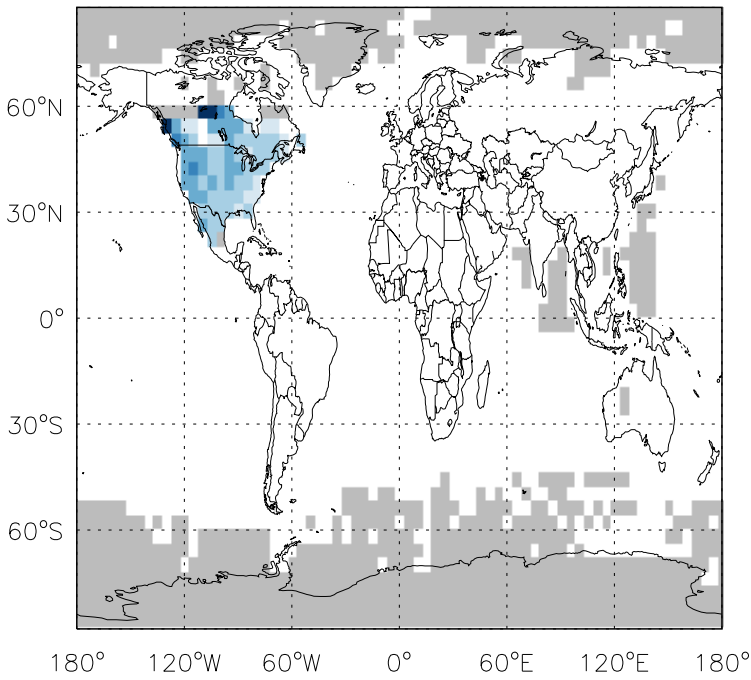

GEOS-Chem Emission Ratio Maps

v11-01d-Run0 / v10-01-public-Run0

Ratio: ALK4 anthro+biofuel emissions for Jan

v11-01d-Run0 / v11-01b-Run0

Ratio: ALK4 anthro+biofuel emissions for Jan

v11-01d-Run0 / v10-01-public-Run0

Ratio: ALK4 biomass emissions for Jan

v11-01d-Run0 / v11-01b-Run0

Ratio: ALK4 biomass emissions for Jan