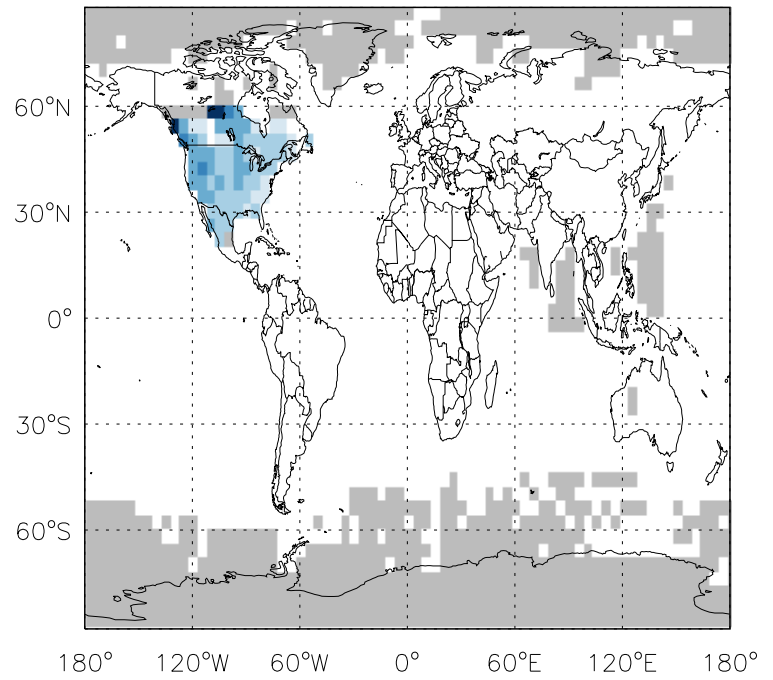

GEOS-Chem Emission Ratio Maps

v11-01d-Run0 / v10-01-public-Run0

Ratio: ALK4 anthro+biofuel emissions for Jan

v11-01d-Run0 / v11-01b-Run0

Ratio: ALK4 anthro+biofuel emissions for Jan

v11-01d-Run0 / v10-01-public-Run0

Ratio: ALK4 biomass emissions for Jan

v11-01d-Run0 / v11-01b-Run0

Ratio: ALK4 biomass emissions for Jan