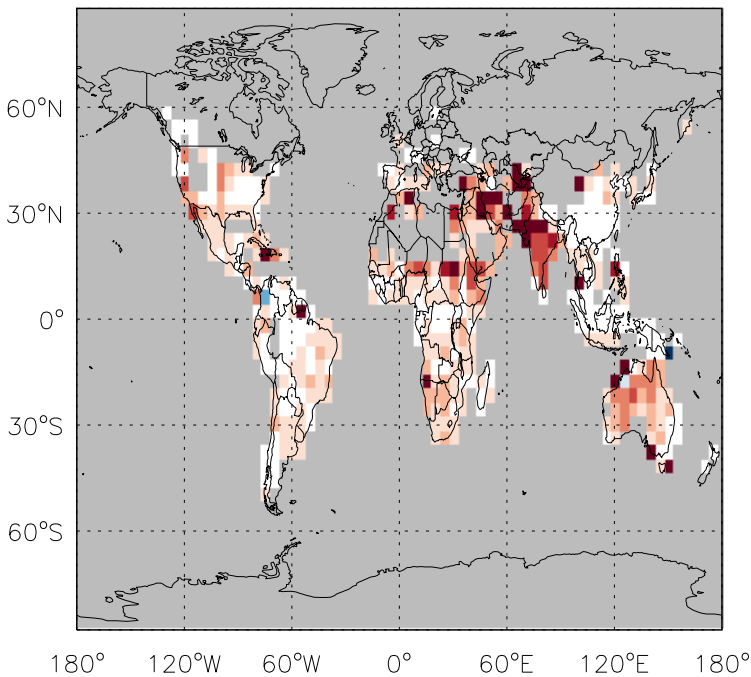

GEOS-Chem Emission Ratio Maps

v11-01d-Run0 / v10-01-public-Run0

Ratio: ALK4 anthro+biofuel emissions for Jan

v11-01d-Run0 / v11-01b-Run0

Ratio: ALK4 anthro+biofuel emissions for Jan

v11-01d-Run0 / v10-01-public-Run0

Ratio: ALK4 biomass emissions for Jan

v11-01d-Run0 / v11-01b-Run0

Ratio: ALK4 biomass emissions for Jan