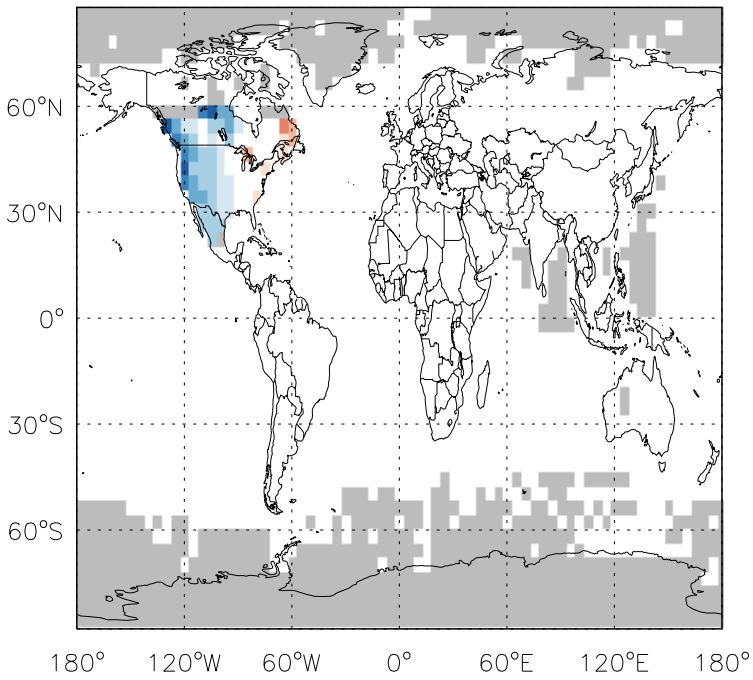

# GEOS-Chem Emission Ratio Maps

v11-01d-Run0 / v10-01-public-Run0

Ratio: ALK4 anthro+biofuel emissions for Jul

v11-01d-Run0 / v11-01b-Run0

Ratio: ALK4 anthro+biofuel emissions for Jul

v11-01d-Run0 / v10-01-public-Run0

Ratio: ALK4 biomass emissions for Jul

v11-01d-Run0 / v11-01b-Run0

Ratio: ALK4 biomass emissions for Jul