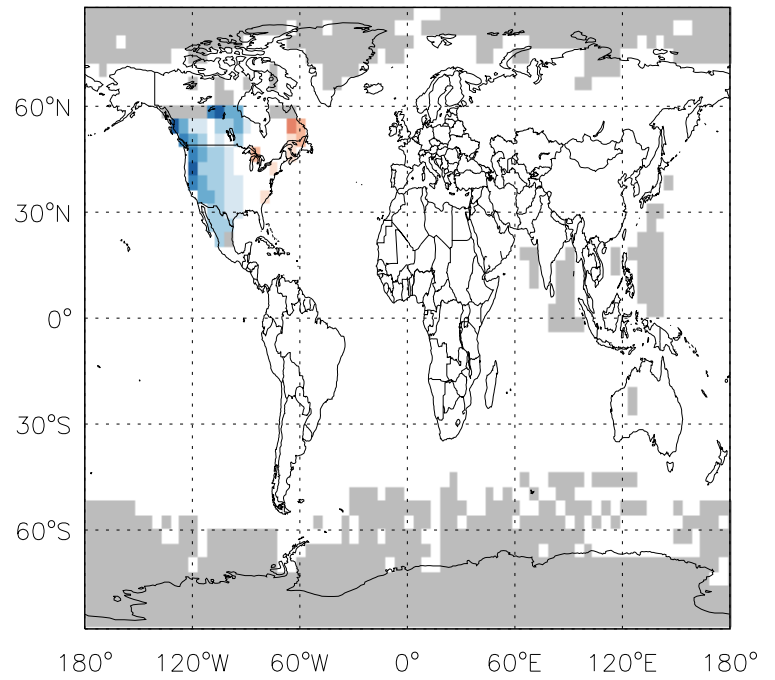

# GEOS-Chem Emission Ratio Maps

v11-01d-Run0 / v10-01-public-Run0

Ratio: ALK4 anthro+biofuel emissions for Jul

v11-01d-Run0 / v11-01b-Run0

Ratio: ALK4 anthro+biofuel emissions for Jul

v11-01d-Run0 / v10-01-public-Run0

Ratio: ALK4 biomass emissions for Jul

v11-01d-Run0 / v11-01b-Run0

Ratio: ALK4 biomass emissions for Jul