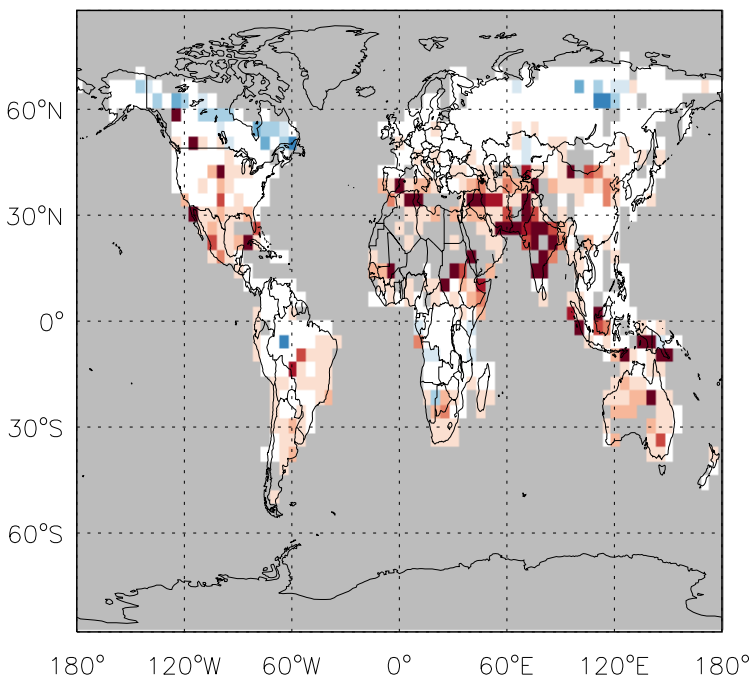

# GEOS-Chem Emission Ratio Maps

v11-01d-Run0 / v10-01-public-Run0

Ratio: ALK4 anthro+biofuel emissions for Jul

v11-01d-Run0 / v11-01b-Run0

Ratio: ALK4 anthro+biofuel emissions for Jul

v11-01d-Run0 / v10-01-public-Run0

Ratio: ALK4 biomass emissions for Jul

v11-01d-Run0 / v11-01b-Run0

Ratio: ALK4 biomass emissions for Jul