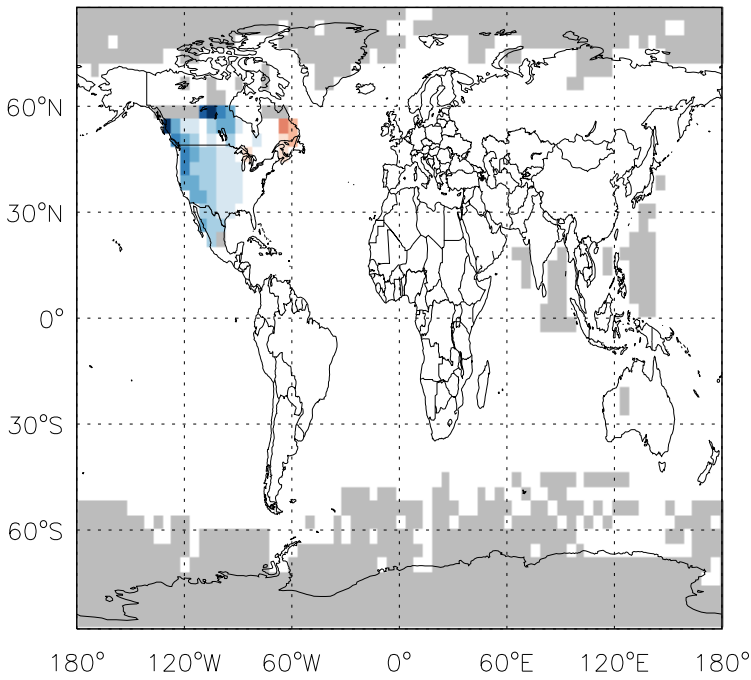

GEOS-Chem Emission Ratio Maps

v11-01d-Run0 / v10-01-public-Run0

v11-01d-Run0 / v11-01b-Run0

Ratio: ALK4 anthro+biofuel emissions for Oct

Ratio: ALK4 anthro+biofuel emissions for Oct

v11-01d-Run0 / v10-01-public-Run0

v11-01d-Run0 / v11-01b-Run0

Ratio: ALK4 biomass emissions for Oct

Ratio: ALK4 biomass emissions for Oct