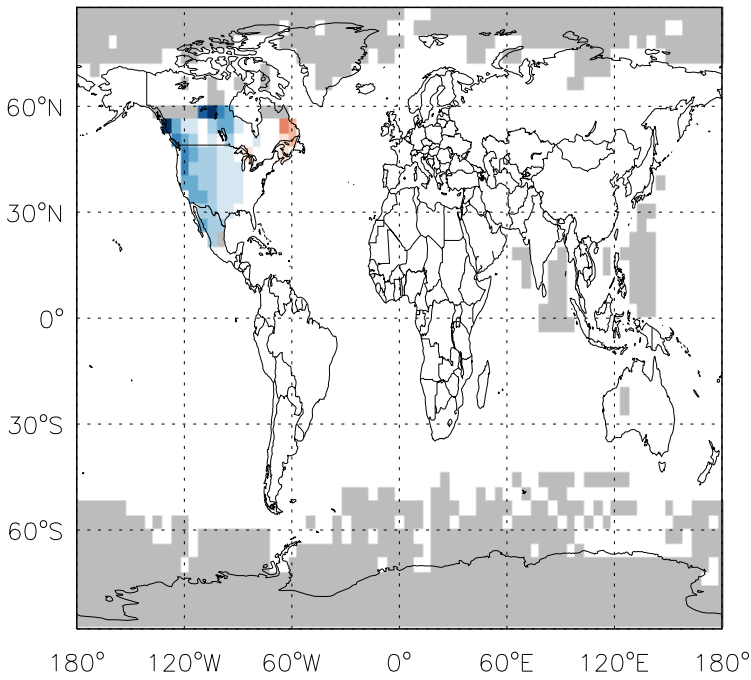

GEOS-Chem Emission Ratio Maps

v11-01d-Run0 / v10-01-public-Run0

v11-01d-Run0 / v11-01b-Run0

Ratio: ALK4 anthro+biofuel emissions for Oct

Ratio: ALK4 anthro+biofuel emissions for Oct

v11-01d-Run0 / v10-01-public-Run0

v11-01d-Run0 / v11-01b-Run0

Ratio: ALK4 biomass emissions for Oct

Ratio: ALK4 biomass emissions for Oct