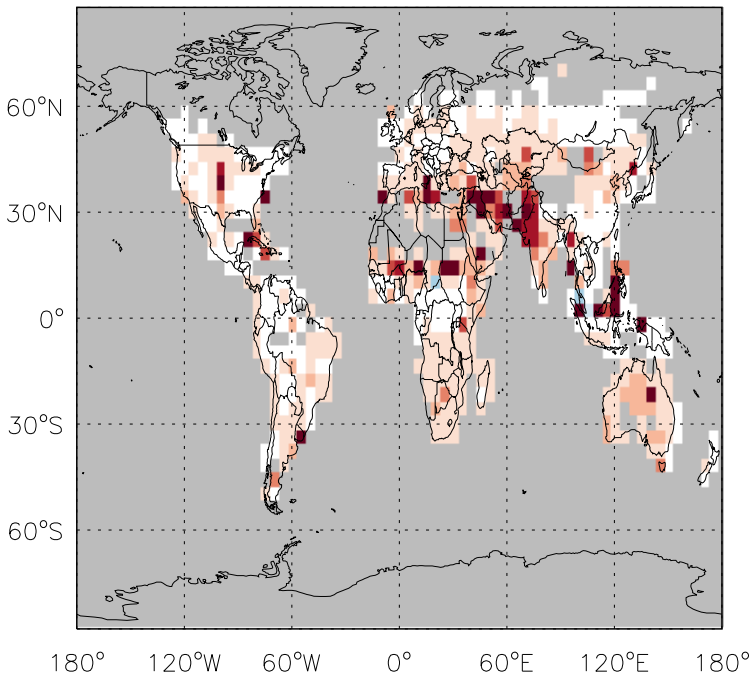

GEOS-Chem Emission Ratio Maps

v11-01d-Run0 / v10-01-public-Run0

Ratio: BC anthro emissions for Apr

v11-01d-Run0 / v11-01b-Run0

Ratio: BC anthro emissions for Apr

v11-01d-Run0 / v10-01-public-Run0

Ratio: BC biofuel emissions for Apr

v11-01d-Run0 / v11-01b-Run0

Ratio: BC biofuel emissions for Apr

GEOS-Chem Emission Ratio Maps

v11-01d-Run0 / v10-01-public-Run0

Ratio: BC biomass emissions for Apr

v11-01d-Run0 / v11-01b-Run0

Ratio: BC biomass emissions for Apr